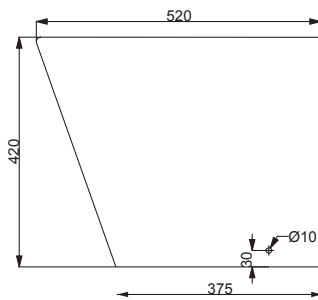

# MANHATTAN

STYLE

Wall Faced Pan

CODE

MAN002

WEIGHT

38.5 kg

COLOURS

White

INCLUSIONS

Connector, soft close seat and fixings included.

Rimless

Notes

Set out 110 mm (S-Trap)  
Suitable for S-Trap or P-Trap Installation.

Cleanmax nanotech anti-bacterial surface technology.

SIDE VIEW

FRONT VIEW

BACK VIEW

Note: All dimensions are in millimetres and subject to normal manufacturing variance. Studio Bagno Pty Ltd reserves the right to vary specifications at any time without notice. Date created: 18/03/21