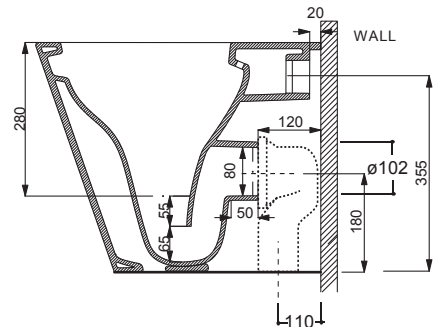

White

INCLUSIONS

Connector, soft close seat and fixings included.

Rimless

Notes

Set out 110 mm (S-Trap)  
Suitable for S-Trap or P-Trap Installation.

Cleanmax nanotech anti-bacterial surface technology.

SIDE VIEW

FRONT VIEW

BACK VIEW

Note: All dimensions are in millimetres and subject to normal manufacturing variance. Studio Bagno Pty Ltd reserves the right to vary specifications at any time without notice. Date created: 18/03/21