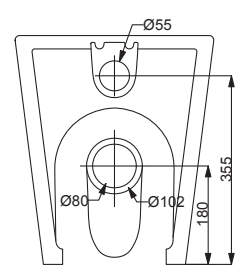

# MANHATTAN

STYLE

Wall Faced Pan

CODE

MAN002

WEIGHT

38.5 kg

COLOURS

White

INCLUSIONS

Connector, soft close seat and fixings included.

Rimless

Notes

Set out 110 mm (S-Trap)  
Suitable for S-Trap or P-Trap Installation.

Cleanmax nanotech anti-bacterial surface technology.

SIDE VIEW

FRONT VIEW

BACK VIEW

Note: All dimensions are in millimetres and subject to normal manufacturing variance. Studio Bagno Pty Ltd reserves the right to vary specifications at any time without notice. Date created: 18/03/21