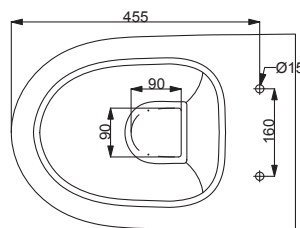

# MANHATTAN

STYLE

Wall Faced Pan

CODE

MAN002

WEIGHT

38.5 kg

COLOURS

White

INCLUSIONS

Connector, soft close seat and fixings included.

Rimless

Notes

Set out 110 mm (S-Trap)  
Suitable for S-Trap or P-Trap Installation.

Cleanmax nanotech anti-bacterial surface technology.

SIDE VIEW

FRONT VIEW

BACK VIEW

Note: All dimensions are in millimetres and subject to normal manufacturing variance. Studio Bagno Pty Ltd reserves the right to vary specifications at any time without notice. Date created: 18/03/21