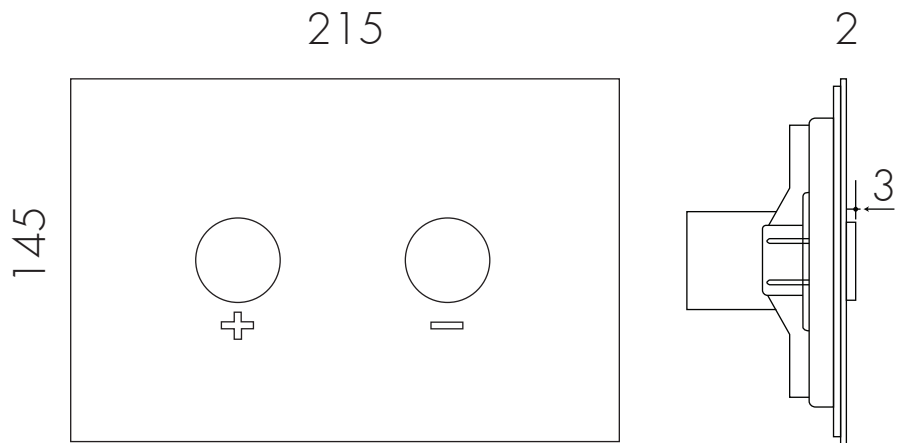

### CAPACITY

4.5/3 Litre Dual Flush

Note: All dimensions are in millimetres and are subject to normal manufacturing variances.  
Studio Bagno Pty. Ltd. reserves the right to vary specifications at anytime without notice. Last Updated: 04/02/2021