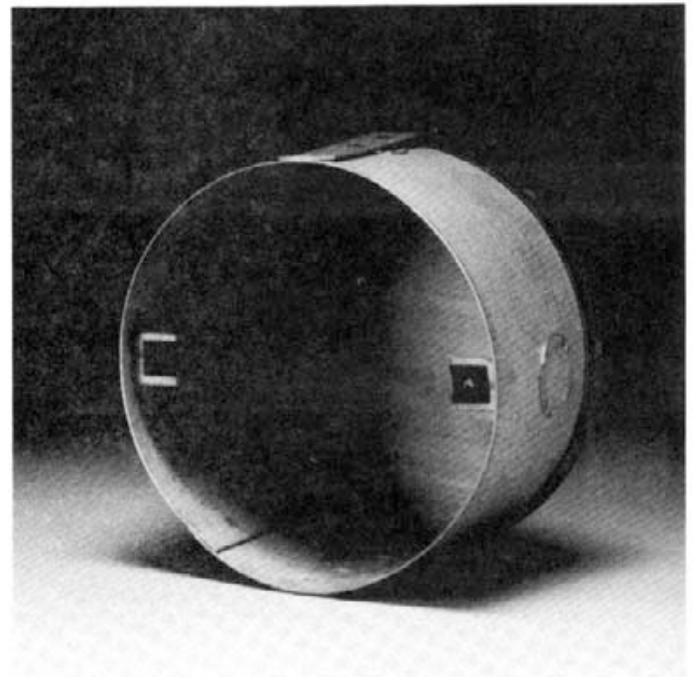

**GENERAL DESCRIPTION**

The McBride MC15E back box is designed for Public Address Systems to provide a sturdy baffle mount, speaker protection, and back wave cancellation.

Constructed of heavy gauge galvanized steel for extra rigidity and resistance to corrosion, the MC15E is the economy back box designed for use with our economy MC15 grill. Where a slight decrease in design integrity can be tolerated this money saving combination can't be beat.

The McBride MC15E back box features adjustable mounting clips for perfect alignment, four combination 1/2 - 3/4 knockouts spaced 90 degrees apart on the circumference and speed nuts that are already mounted for quick grill installation.

**ARCHITECTURAL SPECIFICATIONS**

**MODEL MC15E**

*The Ceiling Back Box Shall be a McBride Model MC15E.* The back box shall be constructed of heavy gauge galvanized steel and shall measure 5-5/8 inches in diameter by 3-7/16 inches deep. The grill mounting holes shall be spaced on a 4-3/4 inch centre. The round McBride Model MC15 flush ceiling baffle shall mount to the back box with screws to the provided speed nuts. Two adjustable mounting straps shall be provided to mount the back box. Four combination 1/2 - 3/4 inch knockouts shall be provided spaced at 90 degree increments about the circumference.