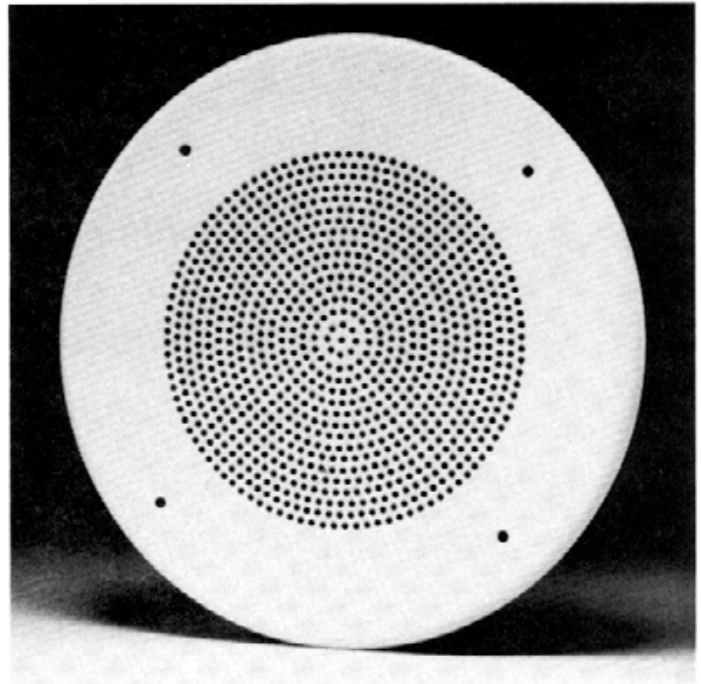

GENERAL DESCRIPTION

The McBride MC14 baffle is designed for Public Address Systems to provide a sturdy speaker mount, speaker protection and an attractive finished appearance.

Designed for use with back boxes that are installed into concrete formers before pouring, the round MC14 features the proper mounting screw pattern for use with this type of installation.

The MC14 is of one piece construction and uses heavy gauge steel for extra rigidity and resistance to warping. The MC14 is also available as a pre-assembled unit with various combinations of our quality 8 inch speakers and line matching transformers (six assemblies per carton).

As with all McBride baffles, the MC14 is finished in satin white with a tough baked enamel for resistance to chipping and corrosion.

ARCHITECTURAL SPECIFICATIONS

MODEL MC14

The Flush Ceiling Baffle Shall be a McBride Model MC14. The baffle shall be one piece and constructed of heavy gauge steel. The baffle shall be finished in satin white baked enamel and shall measure 11 inches in diameter and 3/16 inches deep. The 8 inch McBride loudspeaker shall mount on four concealed studs. Four holes shall be provided to mount the baffle to a McBride model MC11E back box.

McBRIDE TECH SPECS

| | |
|-------------------|--|
| Model Number: | MC14 (standard) |
| Baffle Type: | Circular ceiling baffle with circular perforated sound area. |
| Speaker Size: | 8 inch. |
| Speaker Mounting: | Concealed studs, 4 places. |
| Baffle Mounting: | Screw mounted, 4 places. (use MC11E back box). |
| Diameter: | 11 inches. |
| Depth: | 3/16 inches. |
| Weight: | Approx. 13 ounces. |
| Finish: | Satin white baked enamel. |
| Packaging: | 24 to a carton. |