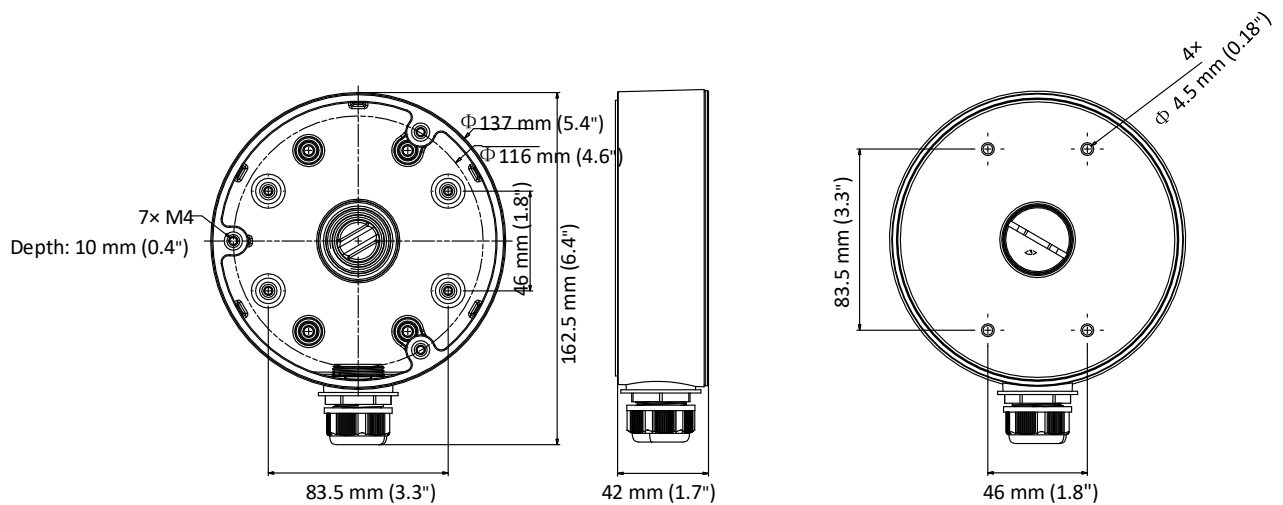

DS-1280ZJ-DM21

Junction Box for Dome Camera

Features

- Aluminum alloy material with surface spray treatment
- Side inlet and bottom inlet
- The bottom waterproof cover and the side gland nut are interchangeable
- Waterproof design

Dimension

Available Model

DS-1280ZJ-DM21

Parameter

Model	DS-1280ZJ-DM21
Parameters	Junction Box for Dome Camera
Appearance	Hikvision White
Material	Aluminum Alloy
Dimension	$\Phi 137$ mm \times 42 mm (5.4" \times 1.7")
Weight	300 g (0.66 lb.)

Notes

- The junction box should be installed on the flat surface.
- Waterproof rubber is necessary for outdoor application.
- The wall must be capable of supporting at least 3 times as much as the total weight of the camera and the mounting bracket.
- The maximum load capacity of the junction box is 4.5 kg (9.9 lb.).