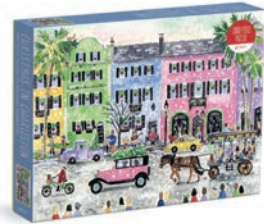

**Michael Storings
Christmas In Charleston
1000 Piece Puzzle In Square Box**
$16.99
9780735372030
Box: 11.25 x 8.25 x 2",
286 x 210 x 51mm
Puzzle: 27 x 20", 686 x 508 mm
Includes Puzzle Insert