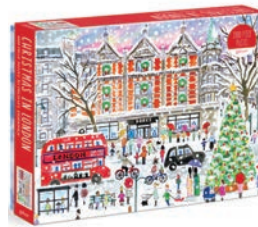

Michael Storings
Christmas In London
1000 Piece Puzzle
$16.99 (£14.99)
9780735378353
Box: 11.25" x 8.25" x 2",
286 x 210 x 51mm
Puzzle: 20" x 27", 508 x 686 mm
Includes puzzle insert

ISBN: 978-0-7353-7835-3