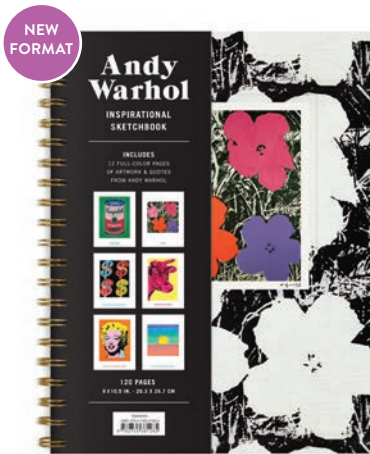

ANDY WARHOL INSPIRATIONAL SKETCH-BOOK

$22.99 (£19.99)

9780735381285

Book: 8 x 10.5", 203 x 267 mm

Wire-O binding, 120 Pages

Includes 12 full color pages of art and Warhol quotes, 108 Blank Pages for ideating and creating