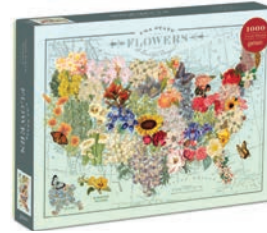

Wendy Gold USA State Flowers
1000 Piece Puzzle
$16.99
9780735364769
Box Size: 8¼ x 11¼ x 2",
210 x 286 x 51 mm
Puzzle Size: 27 x 20",
686 x 508 mm