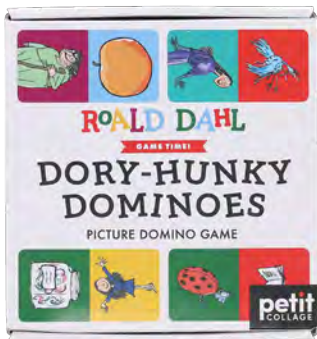

NEW ROALD DAHL DORY-HUNKY DOMINOES

Classic dominoes game. Includes 28 picture dominoes. Ages 4+. Made using over 50% recycled materials.

Package size:
110 x 110 x 36 mm

Carton Quantity: 36
0810073341470