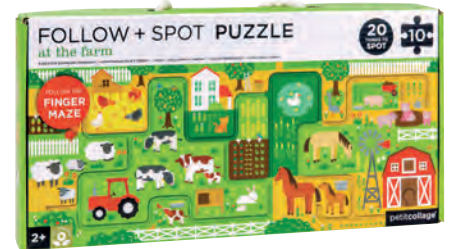

FOLLOW + SPOT PUZZLES

So many things to spot along the way! These chunky 10-piece puzzles are easy to piece together to create a large scene. The indented maze helps little fingers follow along the exciting surroundings.

FOLLOW + SPOT PUZZLE— AT THE FARM

Packaged in a keepsake carrying box with cotton rope handle. Ages 2+.

Product size:
216 x 534 mm

Box size:
165 x 330 x 45 mm

Carton Quantity: 12
0736313544503