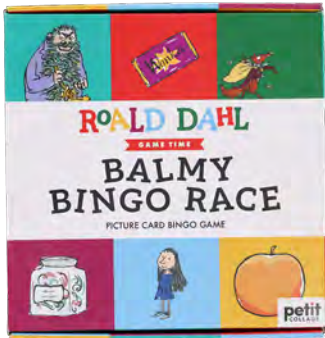

NEW ROALD DAHL BALMY BINGO RACE

It's a classic game of bingo with a Roald Dahl theme. Featuring Quentin Blake's classic illustrations. Includes 6 player boards, 26 picture call cards, 72 counters and instructions. 2-6 players. Ages 3+. Made using over 50% recycled materials. 'Balmy' is Roald Dahl's word for 'Barmy'.

Package size:
176 x 170 x 40 mm

Carton Quantity: 24
0810073341463