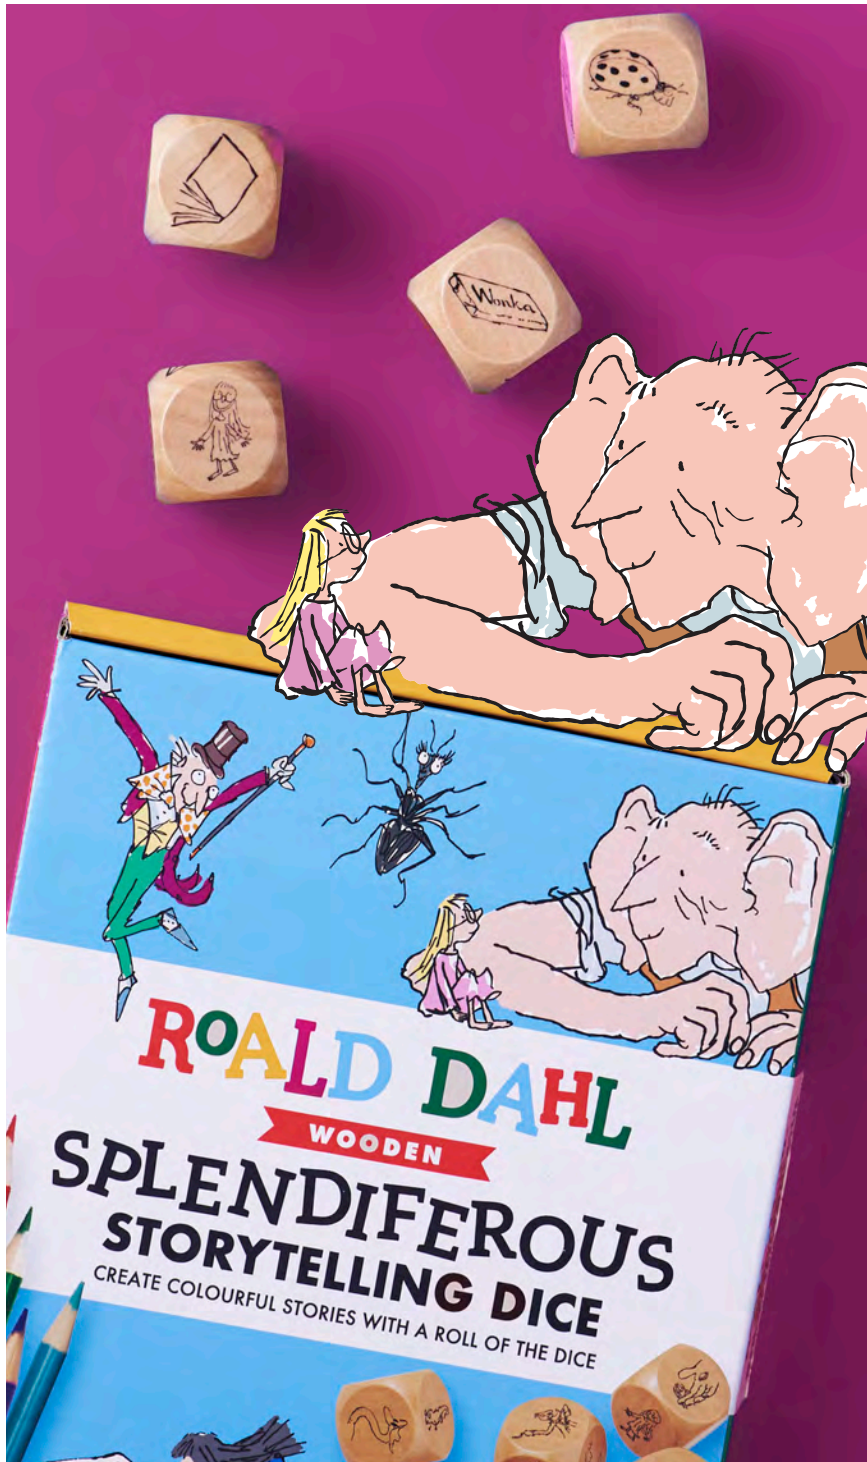

### NEW ROALD DAHL GOBBLEFUNK

A Roald Dahl themed word-based card game. Players must avoid saying the three clues on their card when describing the Roald Dahl character to the other players. Includes 50 cards and timer. Ages 6+. 'Gobblefunk' means 'meddling with the English language'.