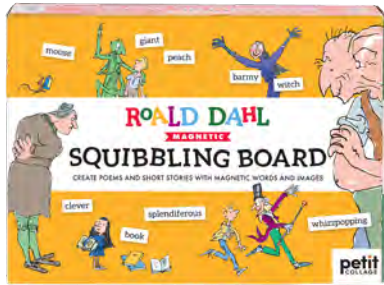

## ROALD DAHL ACTIVITIES

This Magnetic Squibbling Board has everything you need to squibble your own stupendous poem or story!

### ROALD DAHL MAGNETIC SQUIBBLING BOARD

Roald Dahl Magnetic Squibbling Board. Includes magnetic ease board and over 200 magnetic words and images. Printed on FSC paper using vegetable-based inks. Ages 6+.