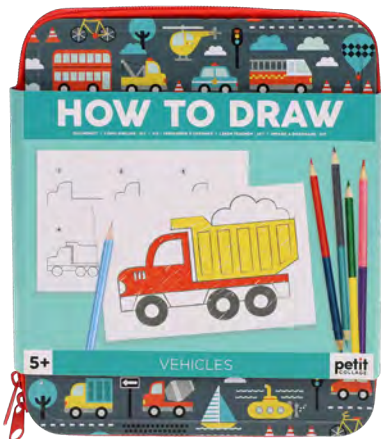

NEW HOW TO DRAW VEHICLES

Step-by-step guide for drawing 36 vehicles. The zipped keepsake tin includes drawing pad, double-ended coloring pencils, and pencil with eraser. Ages 5+.

Package size:
7 x 8.5 x 1 in
215 x 177 x 26 mm
Carton Quantity: 16
0810073341210