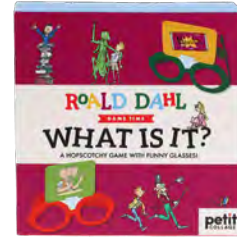

NEW ROALD DAHL WONKA'S WORLD BOARD GAME

Charlie and the Chocolate Factory themed board game. Includes printed game board, 1 wooden die, 25 cards, and 5 pop-out play pieces. Ages 6+. 2-5 players.

Package size:
170 x 170 x 50 mm

Carton Quantity: 24
0810073341425

ROALD DAHL FORMULA 86 DELAYED ACTION MOUSE MAKER: THE GAME

Roald Dahl Formula 86 Delayed Action Mouse Maker: The Game. Includes printed board game, 4 pop out card play pieces, 1 wooden dice, 50 cards, and instructions. 2-4 players. Printed with soy-based inks. Ages 6+.

Package size:
170 x 170 x 50 mm

Carton Quantity: 24
5055923785515

ROALD DAHL WHAT IS IT? GAME

'Who Am I' style character guessing game featuring Quentin Blake illustrations. Includes 50 cards, 1 wooden timer, 4 pairs of card glasses, and instructions. Printed on FSC paper using vegetable-based inks. Ages 6+. 2-4 players.

Package size:
170 x 170 x 50 mm

Carton Quantity: 24
0810073340589