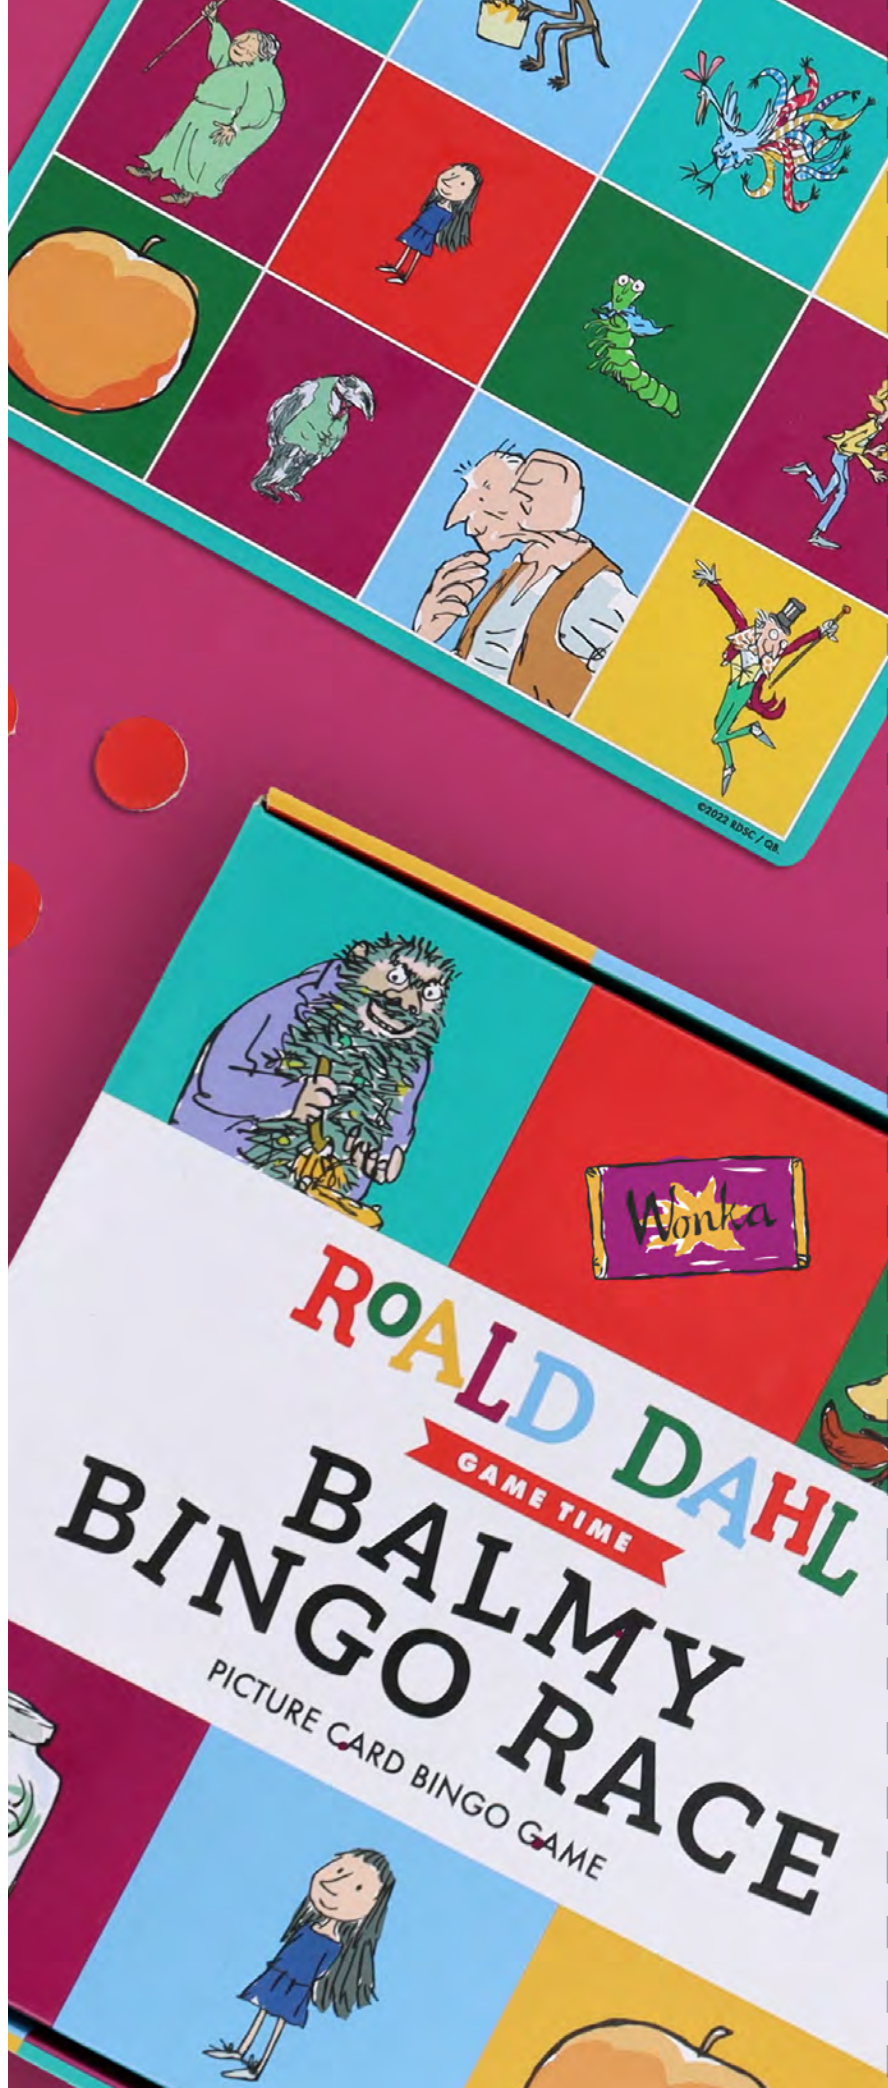

NEW ROALD DAHL BALMY BINGO RACE

It's a classic game of bingo with a Roald Dahl theme. Featuring Quentin Blake's classic illustrations. Includes 6 player boards, 26 picture call cards, 72 counters and instructions. 2-6 players. Ages 3+. Made using over 50% recycled materials. 'Balmy' is Roald Dahl's word for 'Barmy'.

Package size:
176 x 170 x 40 mm

Carton Quantity: 24
0810073341463

NEW ROALD DAHL DORY-HUNKY DOMINOES

Classic dominoes game. Includes 28 picture dominoes. Ages 4+. Made using over 50% recycled materials.

Package size:
110 x 110 x 36 mm

Carton Quantity: 36
0810073341470