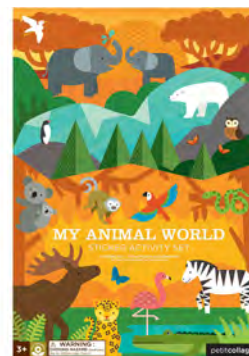

### DINOSAURS STICKER ACTIVITY SET

Printed with vegetable inks onto FSC paper. Ages 3+.

**Box size:**

12 x 33 x 0.15 in  
305 x 860 x 4 mm

**Carton quantity:** 48  
**0758524449262**

### MERMAID WORLD STICKER ACTIVITY SET

Printed with vegetable inks onto FSC paper. Ages 3+.

**Box size:**

12 x 33 x 0.15 in  
305 x 860 x 4 mm

**Carton quantity:** 48  
**0758524449255**