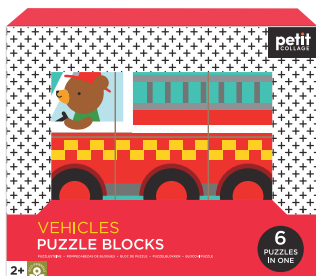

### TOUCH AND FEEL NESTING BLOCKS

Touch & Feel Nesting Blocks. Contains 5 stacking blocks with animal faces, all with different textures to stimulate the senses. Ages 12mo+.

**Package size:**

128 x 128 x 128 mm

## PUZZLE BLOCKS

Toddlers will love building these animal and vehicle-themed puzzle blocks. With six ways to stack and play, they encourage early learning through coordination and matching.