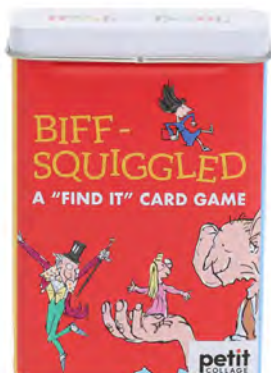

ROALD DAHL BIFFSQUIGGLED CARD GAME

Biffsquiggled Card matching game. Packaged in a tin. Includes 45 cards and instructions. 2-4 players. Plastic free product and packaging. Printed on FSC paper using vegetable-based inks. Ages 6+.

Package size:
100 x 74 x 31 mm

Carton Quantity: 54
0810073340442