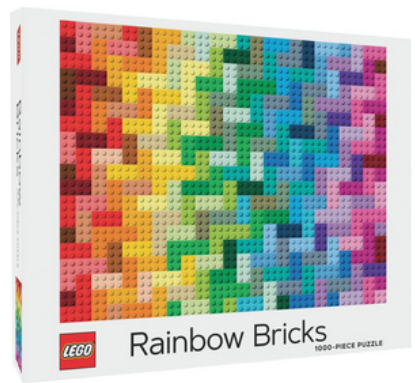

LEGO® Rainbow Bricks Puzzle 9781797210728
£15.99
229 x 279 mm, 1000 pieces
Rights: Europe, Africa (excluding South Africa)