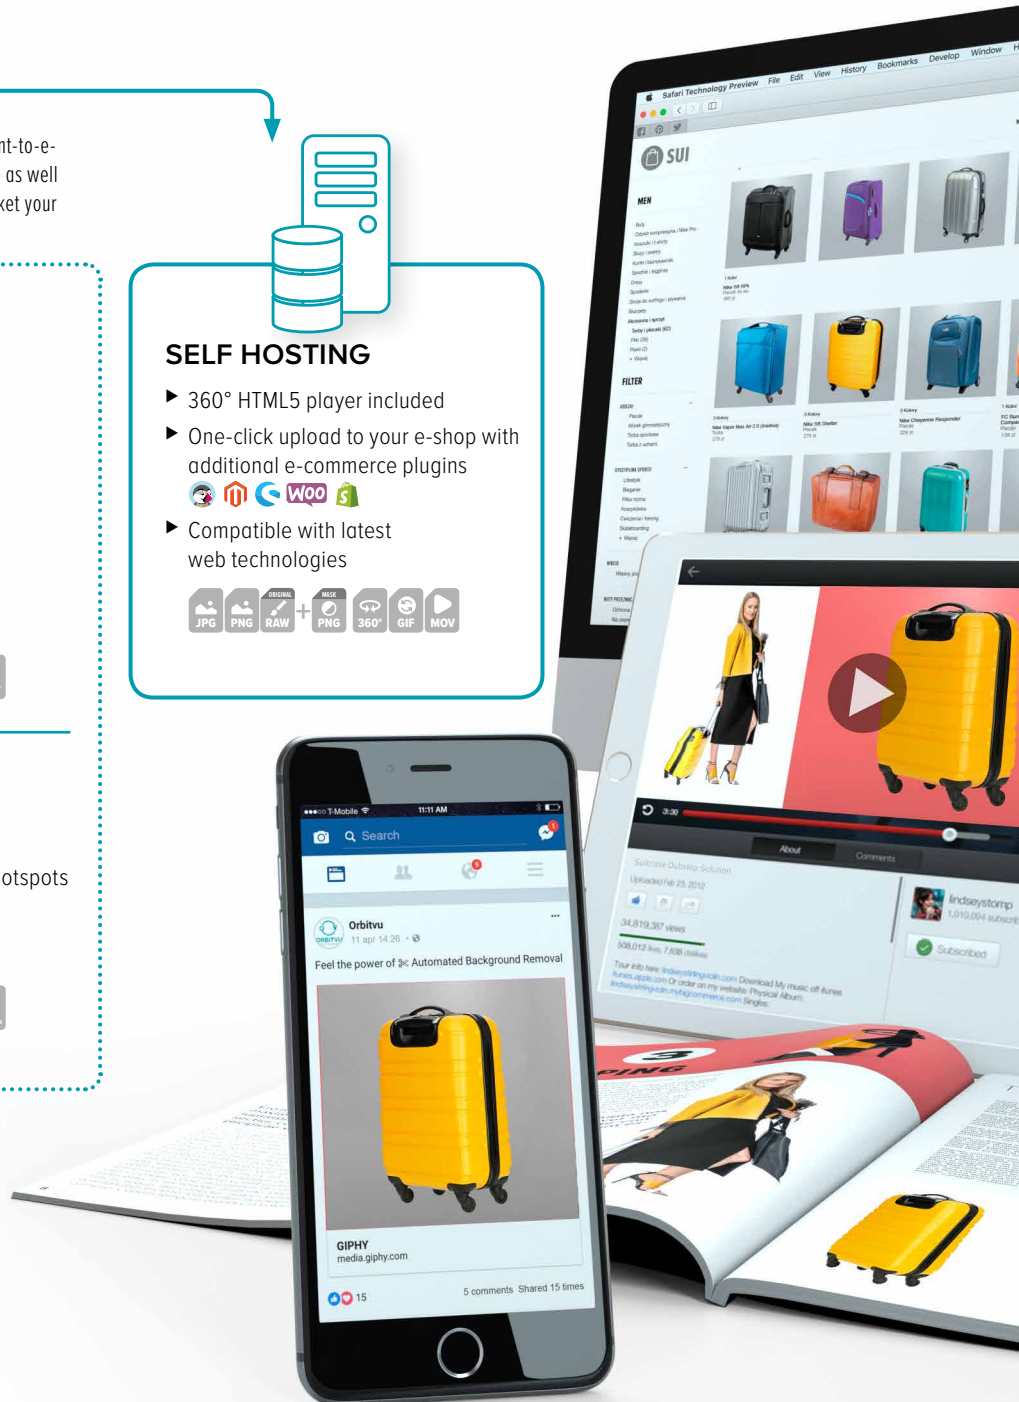

ONLINE MARKETING TOOLS

- **Social media integrations**
- 360° Orbittour - interactive product tours & hotspots
- Built in QR-code generator
- Easy Copy & Paste embed codes