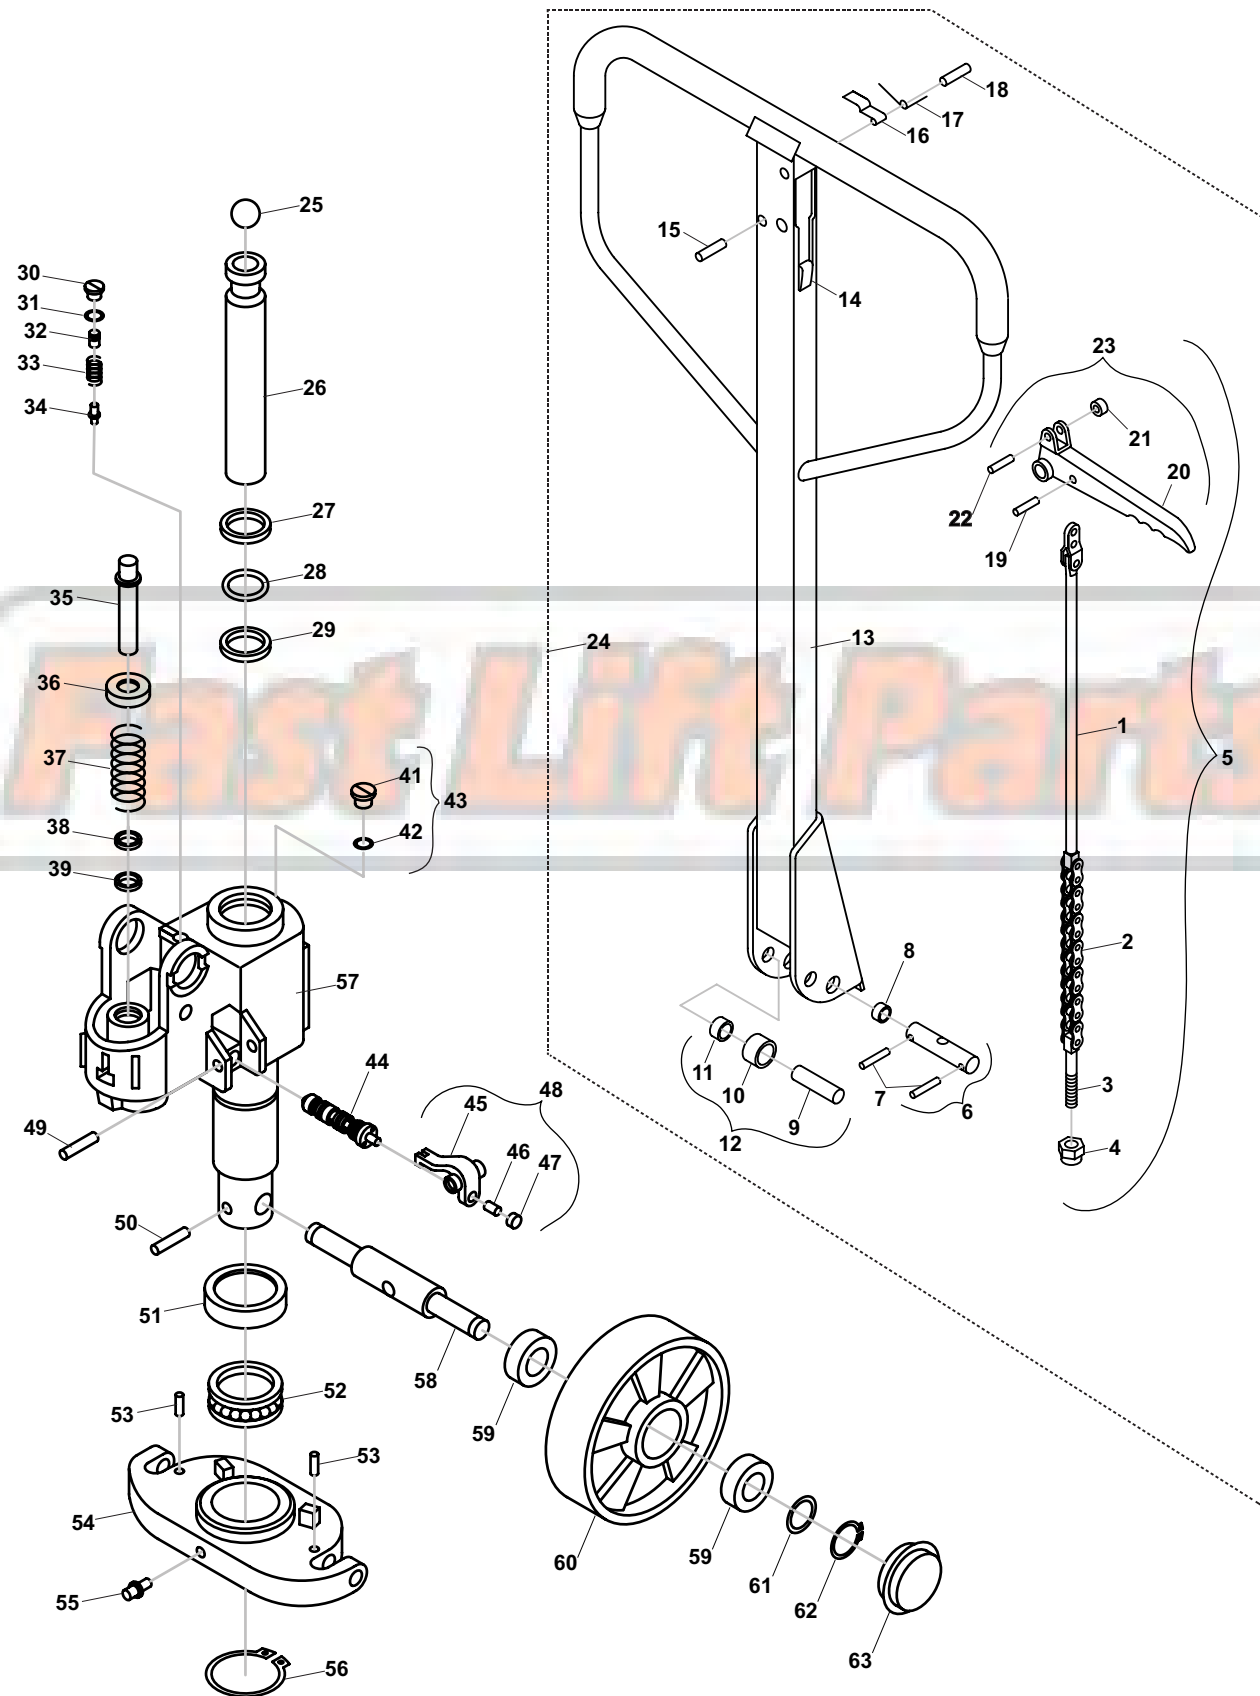

Wesco CPI Hydraulic Unit

(Model Numbers: 272655, 272656, 272657, 272658, 272659, 272660)

Wesco CPI Hydraulic Unit

(Model Numbers: 272655, 272656, 272657, 272658, 272659, 272660)

| Item | Part No. | Description |
|------|----------|---|
| 1 | A101 | Release Rod |
| 2 | A102 | Chain & Adjustment Bolt, Includes 2 & 3 |
| 3 | A103 | Adjusting Bolt |
| 4 | A104 | Adjusting Nut |
| 5 | 270060 | Handle Release Assy, Includes 1-4 & 27-31 |
| 6 | 270004 | Handle Axle, Includes 6 & 7 |
| 7 | A106 | Elastic Pin |
| 8 | 273008 | Bushing |
| 9 | A108 | Roller Pin |
| 10 | A109 | Pressure Roller |
| 11 | A109A | Bushing |
| 12 | 270005 | Pressure Roller Assembly, Includes 9, 10 & 11 |
| 13 | A110 | Handle |
| 14 | A111 | Stop Rubber |
| 15 | A112 | Roll Pin |
| 16 | A113 | Blade Spring |
| 17 | A114 | Spring |
| 18 | A115 | Roll Pin |
| 19 | A116 | Roll Pin |
| 20 | A117 | Control Handle |
| 21 | A118 | Roller |
| 22 | A119 | Elastic Pin |
| 23 | 272791 | Control Handle Kit, Includes 20, 21 & 22 |
| 24 | 270007 | Handle Assembly Complete, Includes 1-23 |
| 25 | 270059 | Steel Ball |
| 26 | 270058 | Piston Rod |
| 27 | A A327 | Wiper |
| 28 | A A326 | O-Ring |
| 29 | A A325 | U-cup |
| 30 | A330 | Screw Plug |
| 31 | A A331 | O-Ring |
| 32 | A332 | Adjustment |
| 33 | A333 | Overload Spring |
| 34 | A334 | Overload Valve |
| 35 | 270035 | Pump Piston |
| 36 | 270032 | Spring Cap |
| 37 | 270033 | Spring |
| 38 | A A304 | Wiper |
| 39 | A A305 | U-cup |
| 41 | A324 | Screw Plug |
| 42 | A A323 | Seal Washer |
| 43 | 270057 | Screw Plug Kit |
| 44 | 272664 | Valve Cartridge |
| 45 | A319 | Release Lever |
| 46 | A318 | Adjustment Screw |