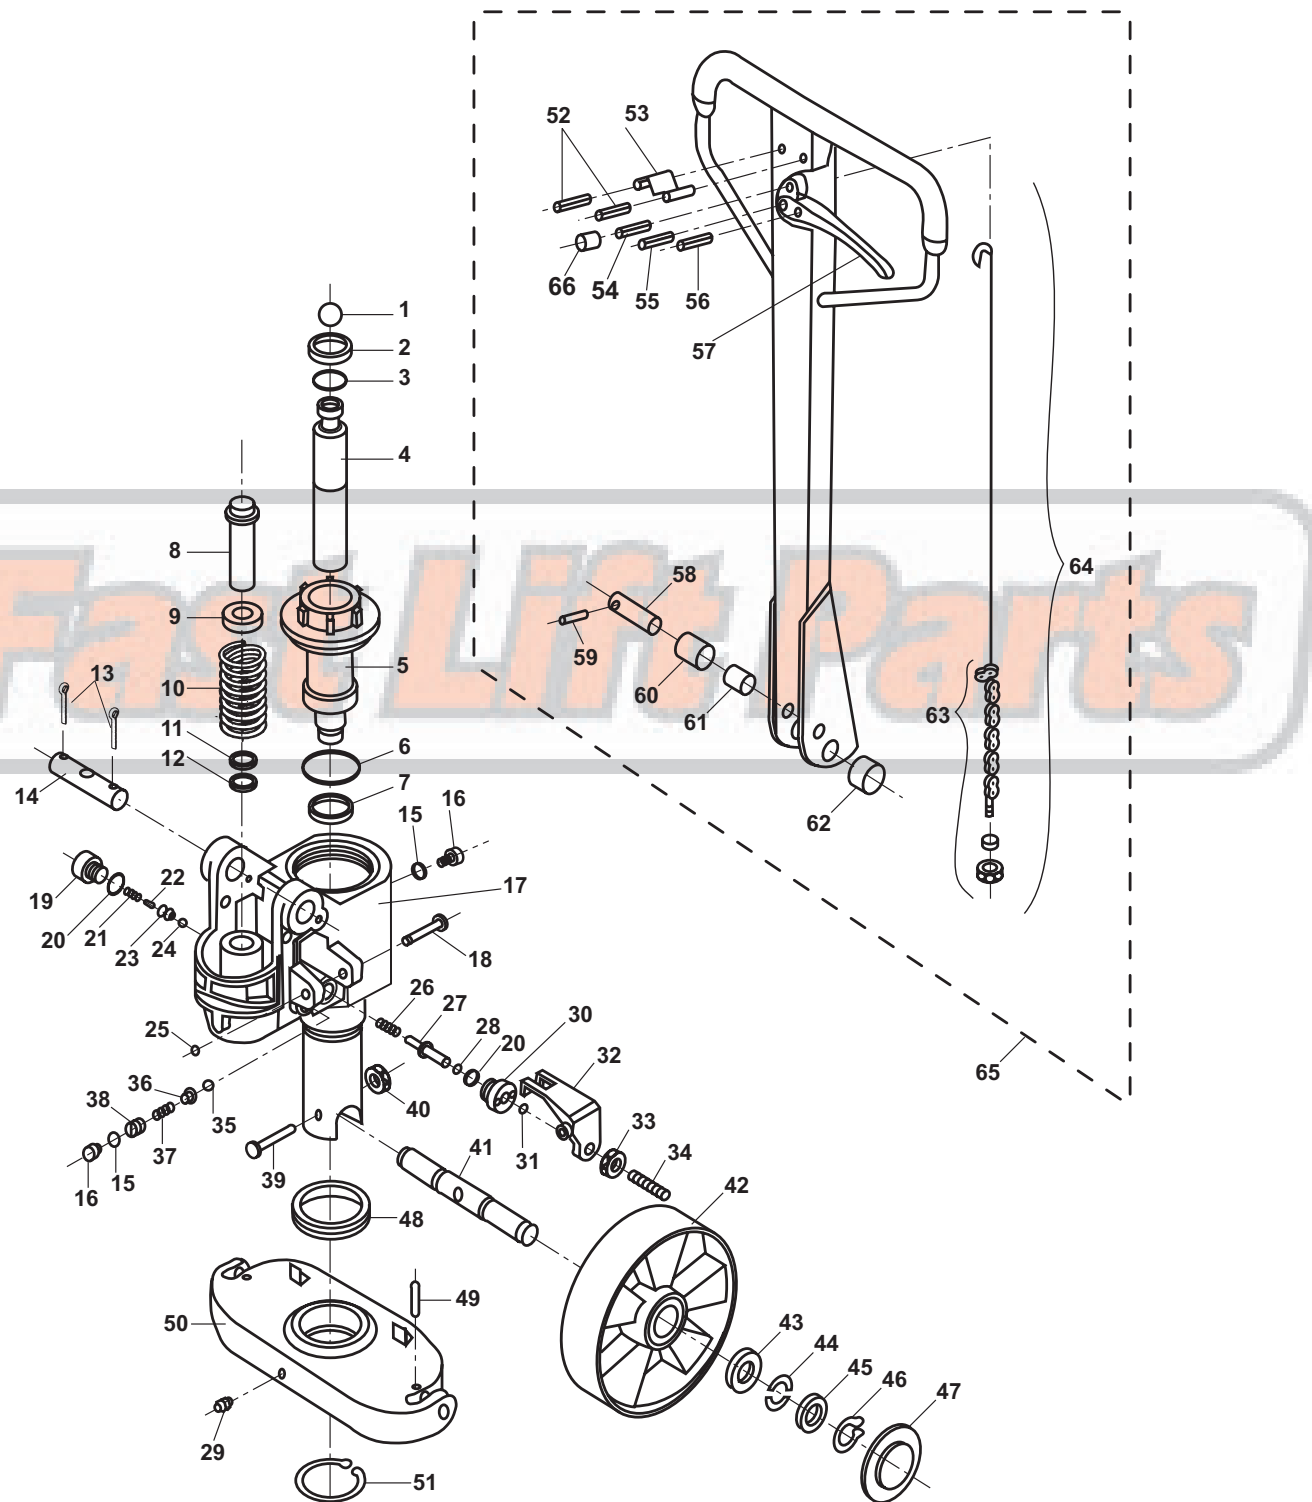

Valu-Jack 5500-2 Hydraulic Unit

Valu-Jack 5500-2 Hydraulic Unit

Item	Part No.	Description
1	55F146	Ball
2	A 55F145	Wiper
3	A 55F144	O-Ring
4	55F152	Piston Rod
5	55F143	Cylinder Cap
6	A 55F142	O-Ring
7	A 55F141	U-Cup
8	55F147	Pump Piston
9	55F148	Washer
10	55F149	Spring
11	A 55F150	Wiper
12	A 55F151	U-Cup
13	55F117	Cotter Pin
14	55F118	Handle Axle
15	A 55F126	Seal Washer
16	55F127	Screw Plug
17	55F100	Pump Assembly, Complete
18	55F140	Lever Plate Pin
19	55F119	Screw Plug
20	A 55F120	Seal Washer
21	55F121	Spring
22	55F122	Spindle, Dampening Valve
23	55F123	Seat, Dampening Valve
24	55F124	Steel Ball
25	55F153	Retaining Ring
26	55F128	Spring
27	55F129	Release Pin
28	A 55F130	O-Ring
29	55F15	Lube Fitting
30	55F131	Sleeve
31	A 55F132	O-Ring
32	55F135	Lever Plate
33	55F134	Jam Nut
34	55F133	Adjustment Screw
35	55F139	Steel Ball
36	55F138	Valve Ball Seat
37	55F137	Spring
38	55F136	Adjustment Screw
39	55F3	Bolt
40	55F44	Nut