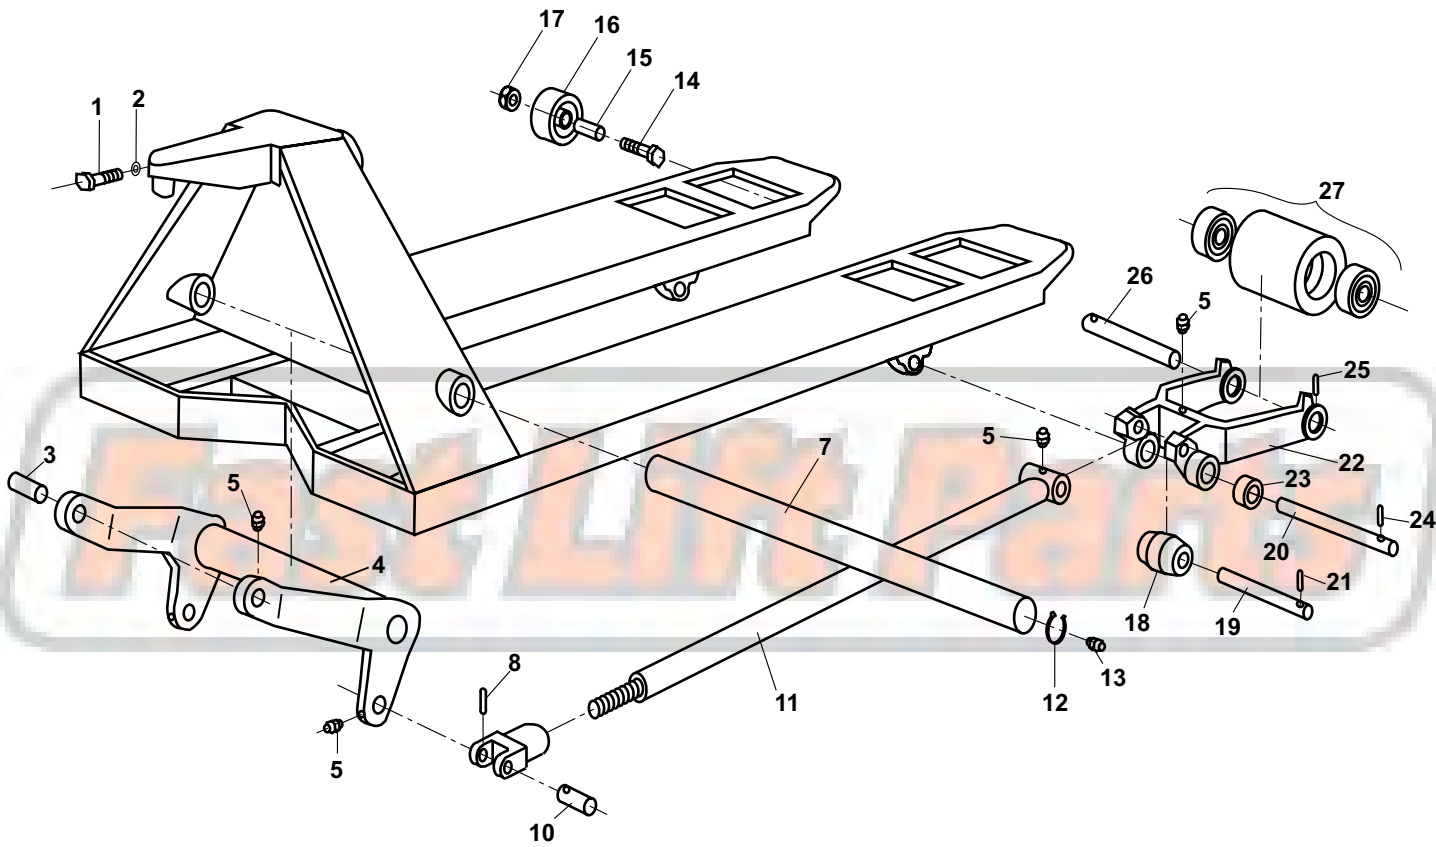

Uline H-1043, H-1193, H-1366, H-1484 Frame

Uline H-1043, H-1193, H-1366, H-1484 Frame

Item	Part No.	Description
1	H-1043-B42	Bolt
2	H-1043-B4	Lock Washer
3	H-1043-B14	Pin
4	H-1043-B43	Lifting Link 27" wide jack, H-1043 & H-1484
	H-1193-B43	Lifting Link 21" wide jack, H-1193 & H-1366
5	H-1193-B15	Lube Fitting
7	H-1043-B20	Long Shaft 27" wide jack, H-1043 & H-1484
	H-1193-B20	Long Shaft 21" wide jack, H-1193 & H-1366
8	H-1483-B16	Spring Pin
9	H-1483-B17	Rod Fitting, Joint
10	H-1043-B18	Pin
11	H-1483-B19	Push Rod 48" Fork, H-1043 & H-1193
	H-1366-B19	Push Rod 36" Fork, H-1366 & H-1484
12	H-1043-B21	Retaining Ring
13	H-1193-B15	Lube Fitting
14	H-1043-B36	Bolt
15	H-1043-B37	Roller Sleeve

Item	Part No.	Description
16	H-1043-B38	Entry Roller
17	H-1043-B39	Lock Nut
18	H-1043-B23	Exit Roller
19	H-1043-B25	Shaft
20	H-1043-B26	Pivot Shaft
21	H-1043-B24	Spring Pin
22	H-1043-B31	Load Wheel Bracket
23	H-1043-B28	Exit Roller Ring
24	H-1043-B27	Spring Pin
25	H-1043-B30	Spring Pin
26	H-1043-B29	Axle Shaft
27	H-1043-WHKIT	Load Roller Assembly, Black Ultra Poly on Steel
	H-1043-WHKIT-N	Load Roller Assembly, Nylon
	H-1043-WHKIT-S	Load Roller Assembly, Solid Steel
	GWK-1043-LW	Load Wheel Kit, (2) Nylon Roller Assemblies W/Bearings, Axles and Fasteners

Model Specifications	
H-1043	27" X 48"
H-1193	21" X 48"
H-1366	21" X 36"
H-1484	27" X 36"

Load Wheel Kit