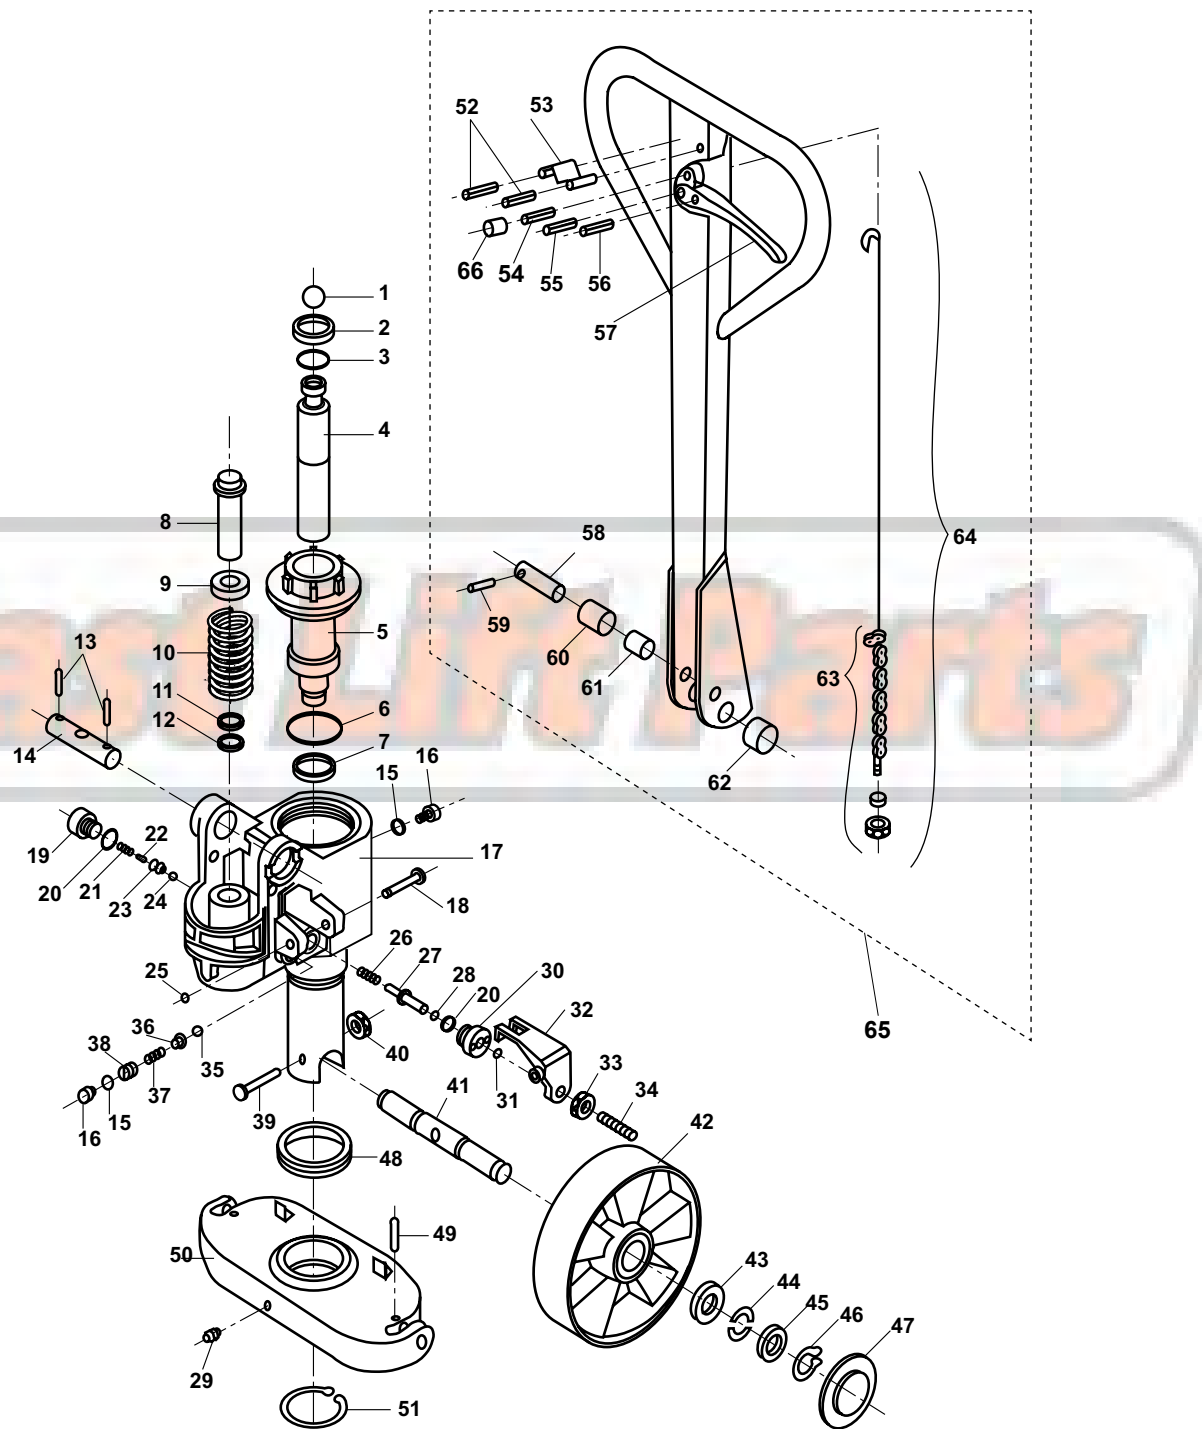

# Uline H-1043, H-1193, H-1366, H-1484 Hydraulic Unit

Item	Part No.	Description
1	H-1043-B146	Ball
2	A H-1043-B145	Wiper
3	A H-1043-B144	O-ring
4	H-1043-B152	Piston Rod
5	H-1043-B143	Cylinder Cap
6	A H-1043-B142	O-ring
7	A H-1043-B141	U-Cup
8	H-1043-B147	Pump Piston
9	H-1043-B148	Spring Cap
10	H-1043-B149	Spring
11	A H-1043-B150	Wiper
12	A H-1043-B151	U-Cup
13	H-1043-B117	Spring Pin
14	H-1043-B118	Handle Axle
15	A H-1043-B126	Copper Washer
16	H-1043-B127	Plug Bolt
17	H-1043-BP100	Pump Assembly Complete
18	H-1043-B140	Pin
19	H-1043-B119	Screw Plug
20	A H-1043-B120	Copper Washer
21	H-1043-B121	Spring
22	H-1193-B122	Spindle Damping Valve
23	H-1193-B123	Damping Valve Seat
24	H-1043-B124	Ball
25	H-1043-B153	Retaining Ring
26	H-1193-B128	Spring
27	H-1193-B129	Release Pin
28	A H-1193-B130	O-ring
29	H-1043-B15	Lube Fitting
30	H-1043-B131	Sleeve
31	A H-1043-B132	O-ring
32	H-1043-B135	Lever Plate
33	H-1043-B134	Nut
34	H-1043-B133	Set Screw
35	H-1043-B139	Ball
36	H-1043-B138	Ball Base
37	H-1043-B137	Spring
38	H-1043-B136	Adjustment Screw
39	H-1043-B3	Bolt
40	H-1043-B44	Lock Nut
41	H-1366-B2	Axle