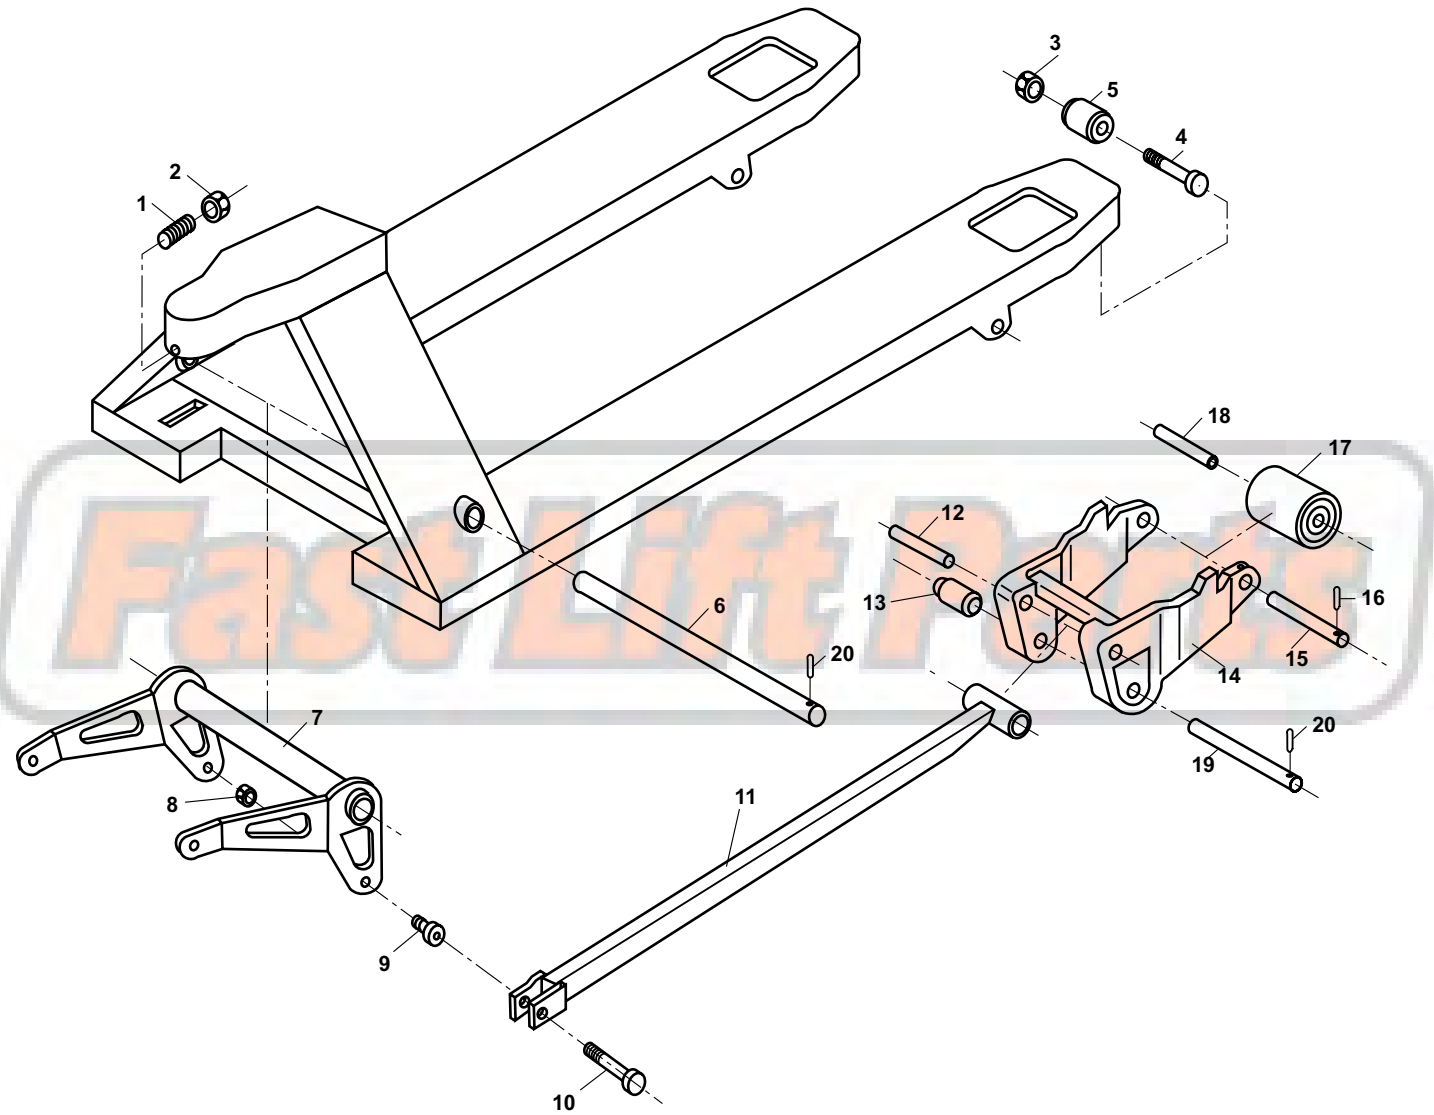

# Pramac GS22 Frame

# Pramac GS22 Frame

Item	Part No.	Description
1	G022307	Set Screw
2	G032308	Nut
3	G056103-N	Nut
4	G056103-B	Bolt
5	G056103	Entry Roller
6	S0003035042	Lifting Link Shaft, 27" Wide Jack
	S0003015038	Lifting Link Shaft, 20-1/2" Wide Jack
7	S0013020079	Lifting Link, 27" Wide Jack
	S0003020146	Lifting Link, 20-1/2" Wide Jack
8	G032312	Nut
9	S0003015006	Eccentric
10	G022223	Bolt

Item	Part No.	Description
11	S0012200155	Push Rod, 36" Forks
	S0012200157	Push Rod, 42" Forks
	S0012200159	Push Rod, 48" Forks
12	S0002205038	Push Rod Axle
13	G056391	Exit Roller
14	S0012201004	Load Roller Bracket
15	S0002205039	Load Roller Axle
16	G044307	Roll Pin
17	S0002010328	Load Roller Assembly, Black Ultra-Poly On Steel Hub W/ Bearings
18	S0002206023	Bushing
19	S0002205040	Pivot Axle
20	G044312	Roll Pin