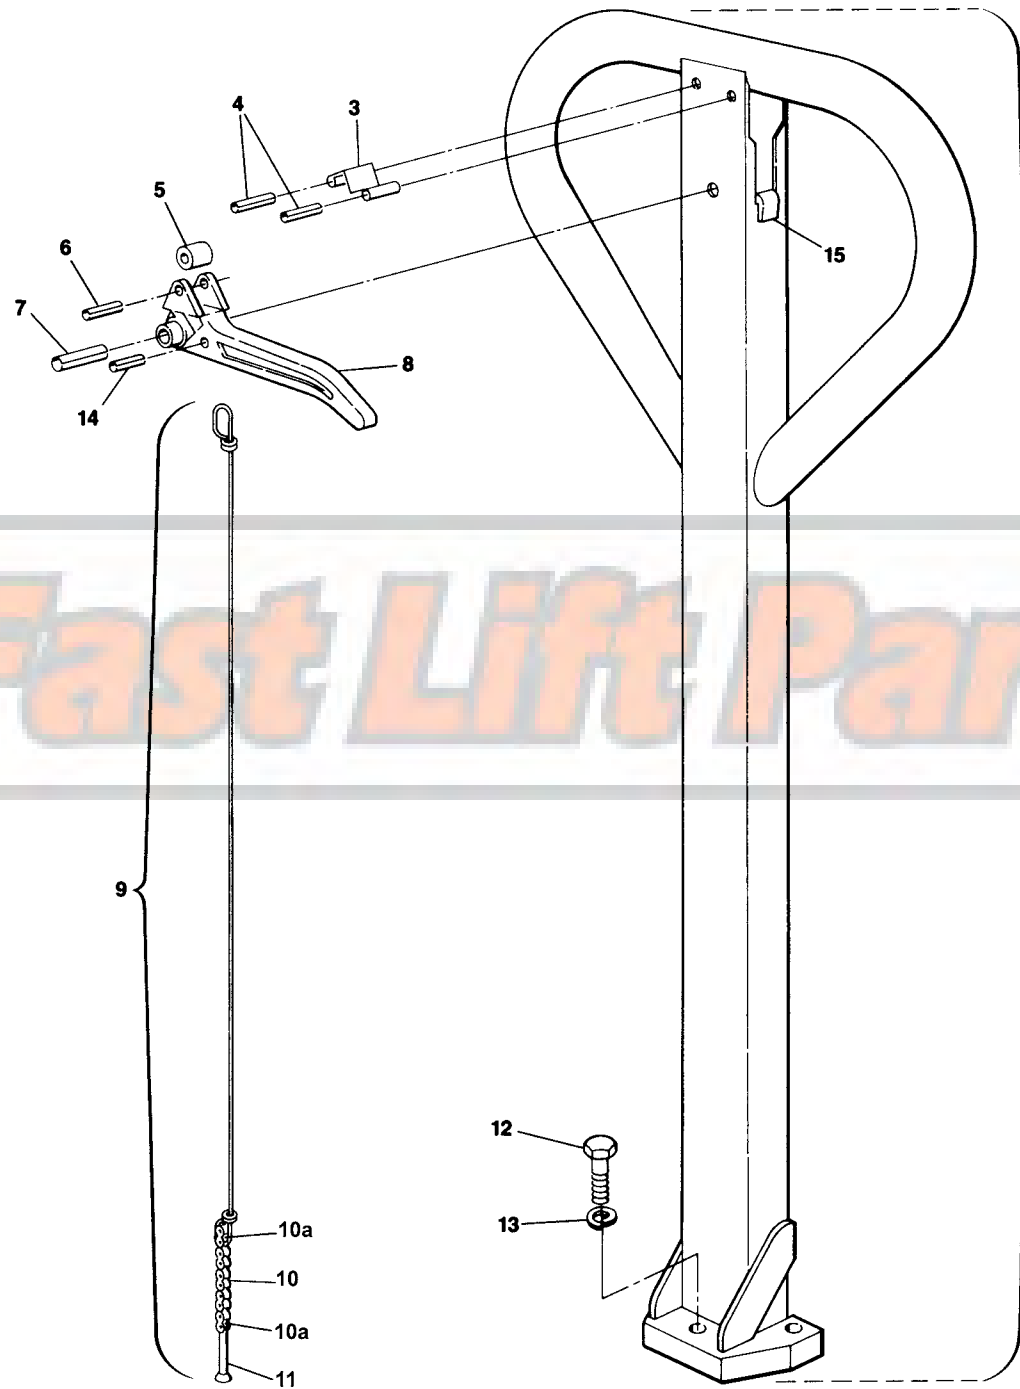

Multiton TM, M and J Handle

Multiton TM, M and J Handle

Item	Part No.	Description
1	38587-HD	Handle Assembly, Complete
3	38597	Handle Spring
4	0575901	Roll Pin
5	38596	Cam
6	05759015	Roll Pin
7	05759016	Roll Pin
8	40128	Control Lever
9	90144	Control Rod and Chain Assembly

Item	Part No.	Description
10	40794-001B	Chain
10a	38599-001	Master Link
11	90181	Chain Connector
12	04059078	Bolt
13	192182	Lock Washer
14	05759019	Roll Pin
15	901900-001	Rubber Cushion