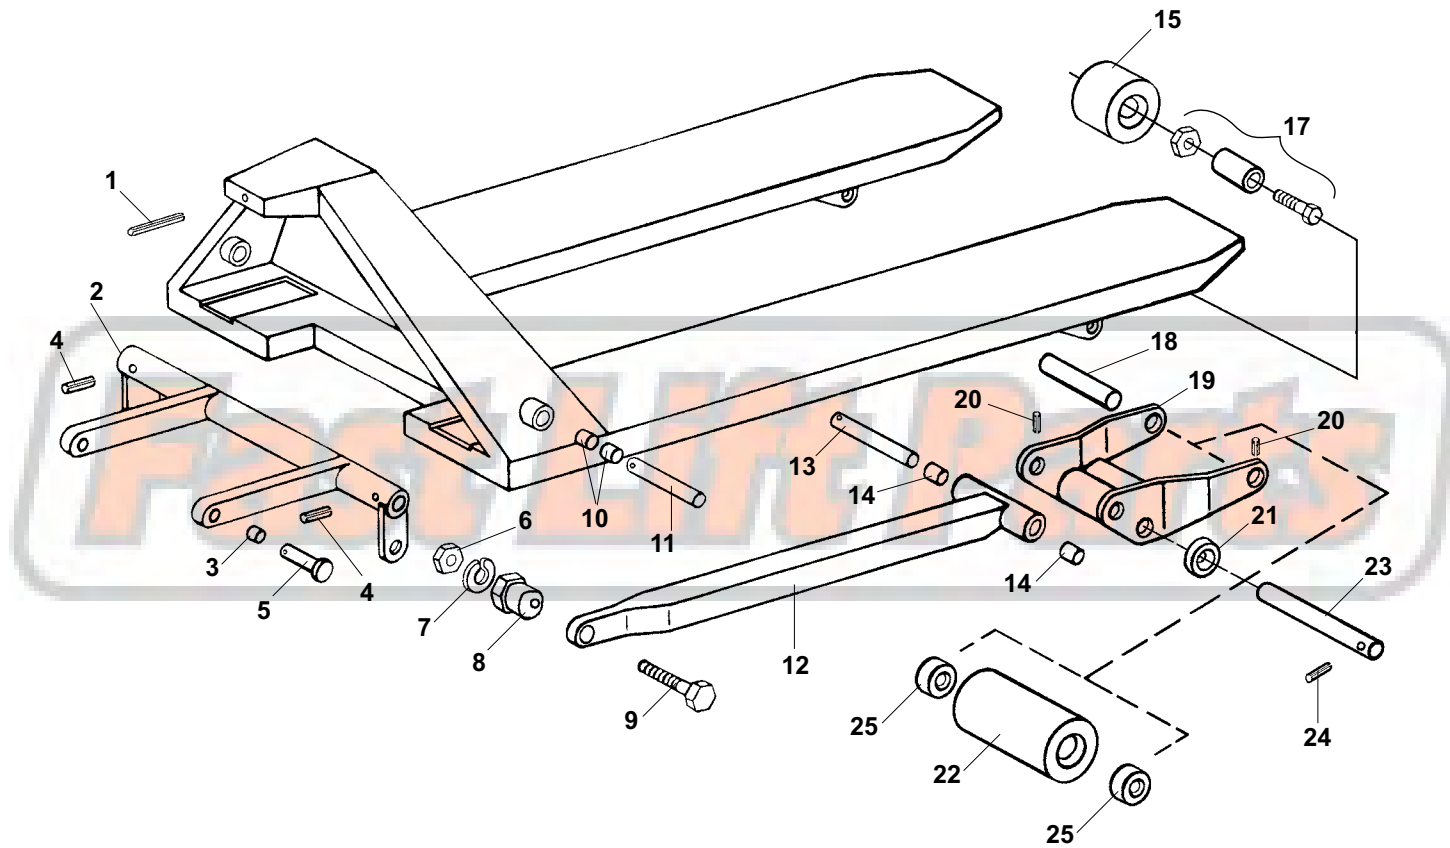

# Magnum (Intrupa) 5000 Frame

# Magnum (Intrupa) 5000 Frame

Item	Part No.	Description
1	520	Roll Pin
2	522	Lifting Link, 27" Wide Jack
	523	Lifting Link, 20-1/2" Wide Jack
3	108	Bushing
4	526	Roll Pin
5	525	Shoulder Pin
6	529	Lock Nut
7	519	Lock Washer
8	527	Eccentric Pin
9	528	Bolt
10	521	Bushing
11	530	Lifting Link Pin
12	535	Push Rod, 48" Forks
13	531	Pin

Item	Part No.	Description
14	108	Bushing
15	545	Entry Roller
17	546	Bushing and Axle Assembly
18	540	Axle
19	541	Load Roller Bracket
20	542	Roll Pin
21	544	Exit Roller
22	537-A	Load Roller Assembly, Black Ultra-Poly On Steel Hub W/ Bearings
	536-A	Load Roller Assembly, Nylon W/ Bearings
	538-A	Load Roller Assembly, Steel W/ Bearings
23	543	Axle
24	152	Roll Pin
25	539	Bearing