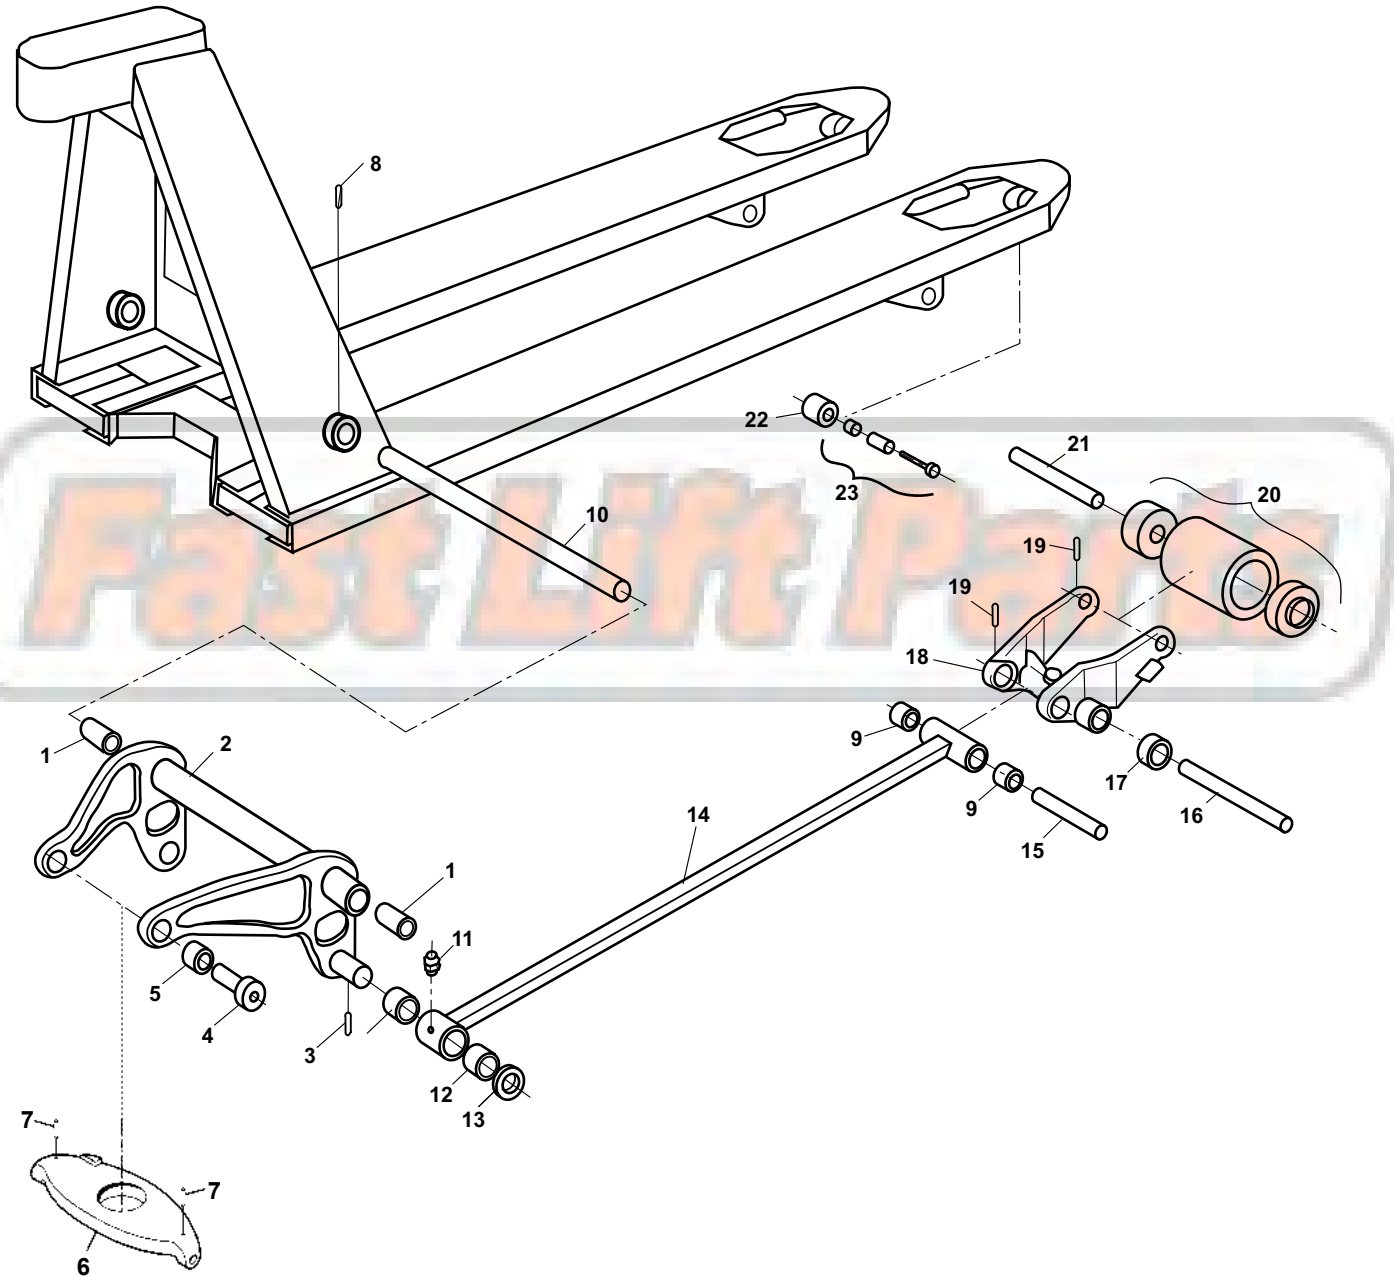

Lift-Rite (Big Joe) LRP 5000 Frame

Lift-Rite (Big Joe) LRP 5000 Frame

Item	Part No.	Description
1	PL90503A	Bushing
2	PL90802B	Lifting Link, 20.5" Wide Jack
	PL90802A	Lifting Link, 27" Wide Jack
3	PL90569D	Roll Pin
4	PL10207	Shoulder Pin
5	PL90806	Bushing
6	PL20231	Traverse
7	PL10205	Split Pin
8	PL90569E	Roll Pin
9	PL90525A	Bushing
10	PL90504A	Lifting Link Shaft, 27" Wide Jack
	PL90504B	Lifting Link Shaft, 20.5" Wide Jack
11	PL10236PRES	Lube Fitting
12	PL90526A	Bushing
13	PL90527A	Washer
14	PL90524x36	Push Rod, 36" Fork Length
	PL90524x42	Push Rod, 42" Fork Length
	PL90524x48	Push Rod, 48" Fork Length

Item	Part No.	Description
15	PL90525B	Axle
16	PL90519	Axle
17	PL90520	Steel Exit Roller
18	PL90512	Load Roller Bracket (Includes Bushings)
19	PL90569F	Roll Pin
20	PL20210P-B-D	Load Roller Assembly, Red Ultra-Poly On Aluminum Hub W/ Bearings
	PL20210P-B	Load Roller Assembly, Black Ultra-Poly On Steel Hub W/ Bearings
	PL20210N-B	Load Roller Assembly, Nylon W/ Bearings
	PL20210S-B	Load Roller Assembly, Steel W/ Bearings
	GWK-LRP-LW	Load Wheel Kit, (2) Black Ultra-Poly Load Roller Assemblies (70D), W/ Bearings, Axles & Fasteners
21	PL90515	Axle
22	PL10281	Entry Roller
23	PL10285	Axle Assembly W/ Sleeve and Nut

Load Wheel Kit