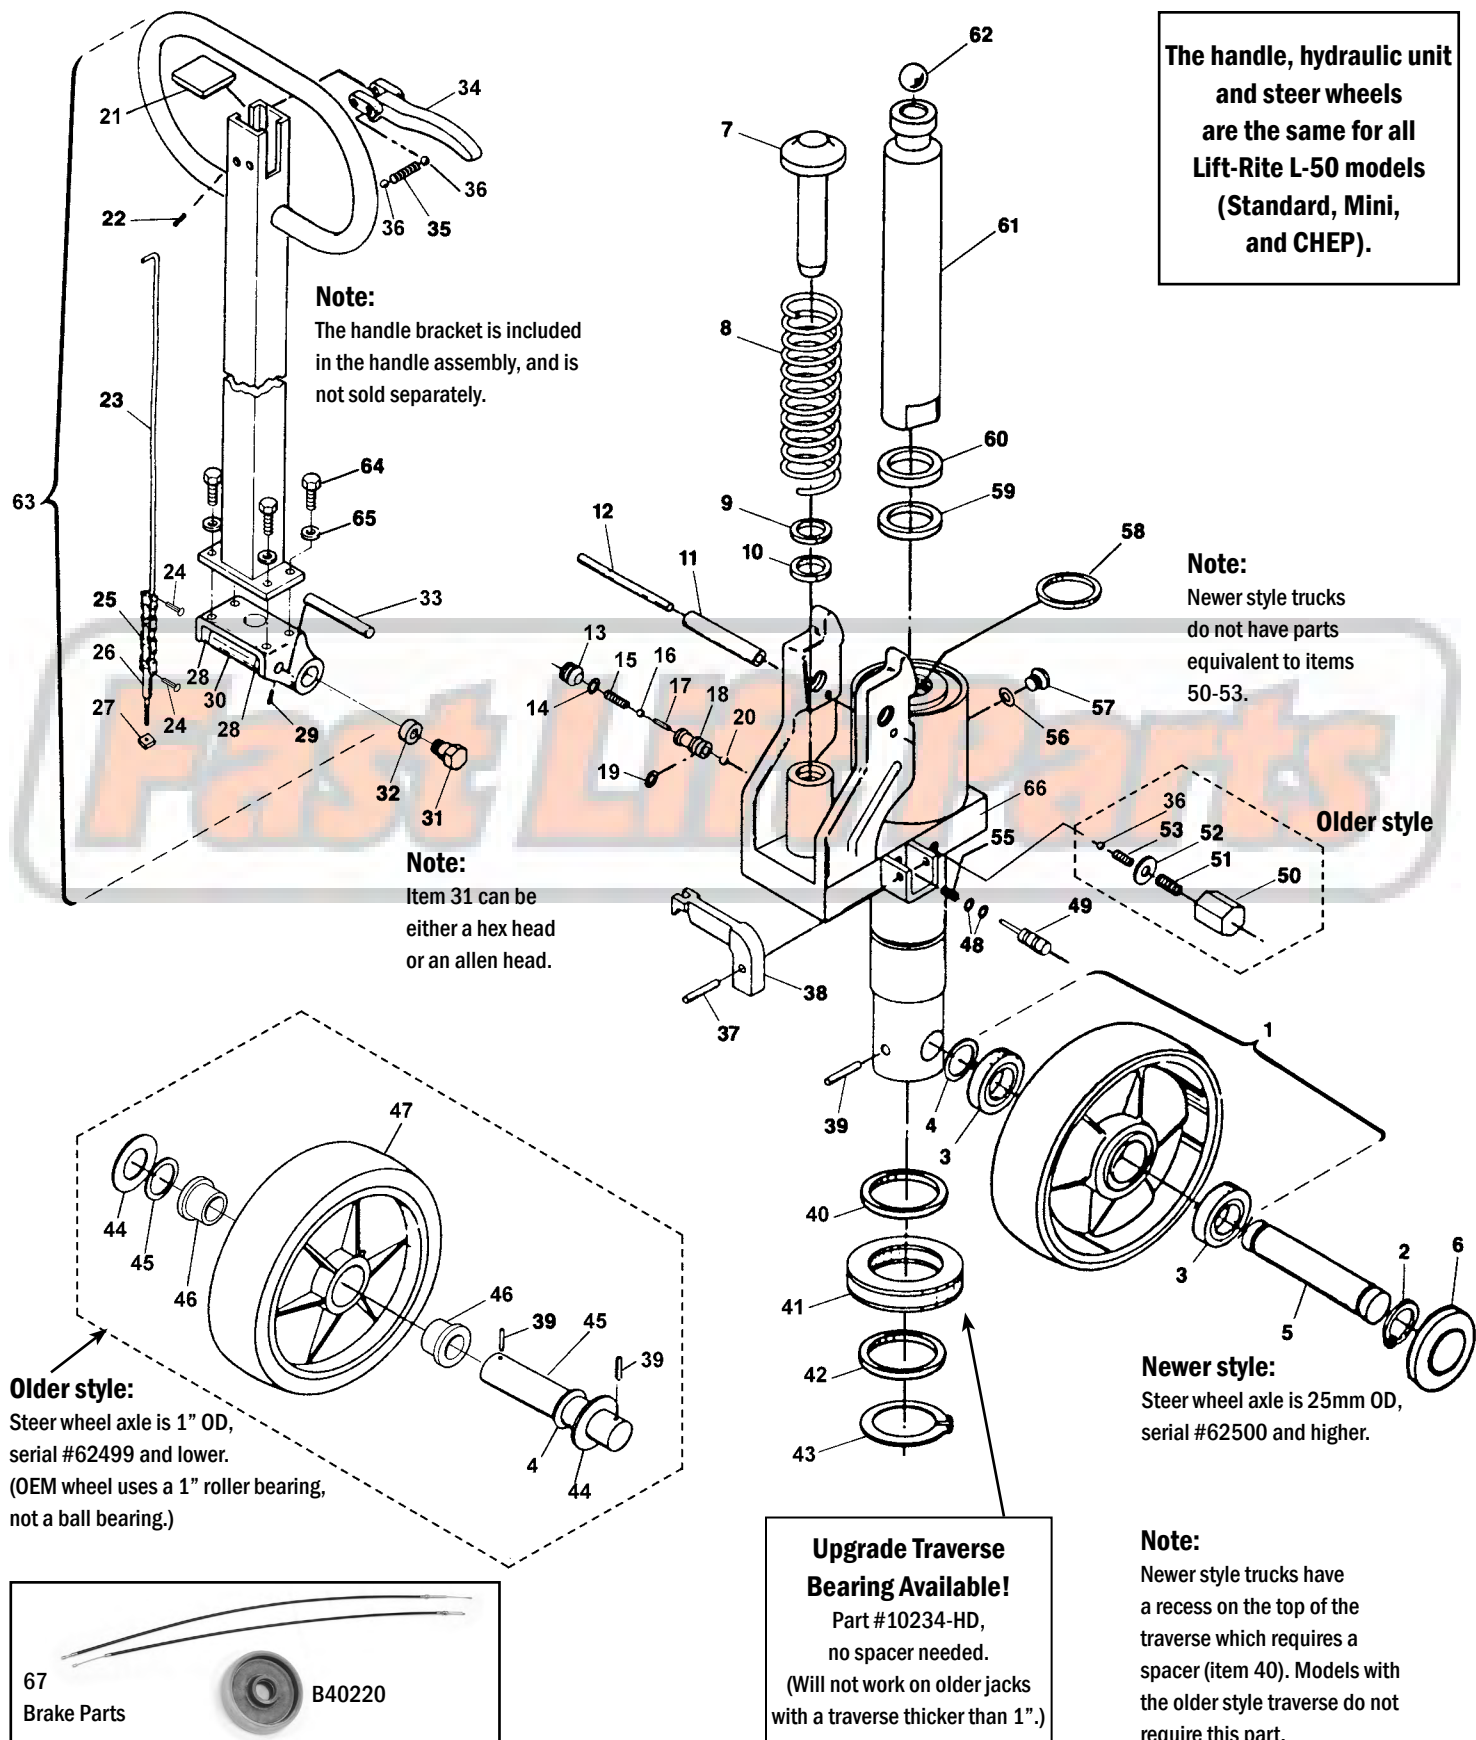

Lift-Rite (Big Joe) L-50 Hydraulic Unit

Lift-Rite (Big Joe) L-50 Hydraulic Unit

Item	Part No.	Description
1	10236-B-A-HD	Steer Wheel Assembly, Red Ultra-Poly On Aluminum Hub W/ Bearings, 25mm Bearing ID
	10236-B-A-ST	Steer Wheel Assembly, Black Ultra-Poly On Nylon Hub W/ Bearings, 25mm Bearing ID
	10236-B-N-A	Steer Wheel Assembly, Nylon W/ Bearings, 25mm Bearing ID
	10236-B-S-A	Steer Wheel Assembly, Steel W/ Bearings, 25mm Bearing ID
	GWK-L50-CK	Complete Wheel Kit, (2) Ultra-Poly Load Roller Assemblies (70D), (2) Poly Steer Wheel Assemblies, W/ Bearings, Axles & Fasteners
2	10237	Snap Ring
3	10238-B	Ball Bearing (OEM Wheel Only)
	10238-AM	Bearing (GPS Wheel Only)
4	10239	Washer
5	10240-E	Steer Wheel Axle, 25mm Diameter
6	10236-C	Hub Cap
7	10250	Pump Piston Assembly
8	10253	Spring
9	A B 10251	Scraper
10	A B 10252	U-Cup
11	10277-B	Sleeve
12	10277-A	Roll Pin
13	A C 10266	Screw Plug
14	A B 10265	O-Ring
15	A C 10264	Spring
16	A B C 10261	Ball
17	A C 10263	Roll Pin
18	A C 10262	Valve
19	A B 10256	O-Ring
20	A B C 10261	Ball (5/16" Diameter)
	A B C 10261-A	Ball (11/32" Diameter)
21	10274-E	Handle Cap
22	10274-D	Roll Pin
23	10274-A	Control Rod
24	10273	Pin
25	10272	Chain
26	10270	Lower Control Rod
27	10271	Adjusting Nut
28	10206	Bushing
29	10274-S	Roll Pin
30	10274-R	Roller
31	10275	Shoulder Bolt (Hex Head)
	10275-A	Shoulder Bolt (Allen Head)
32	10203	Bushing
	10203-A	Bushing