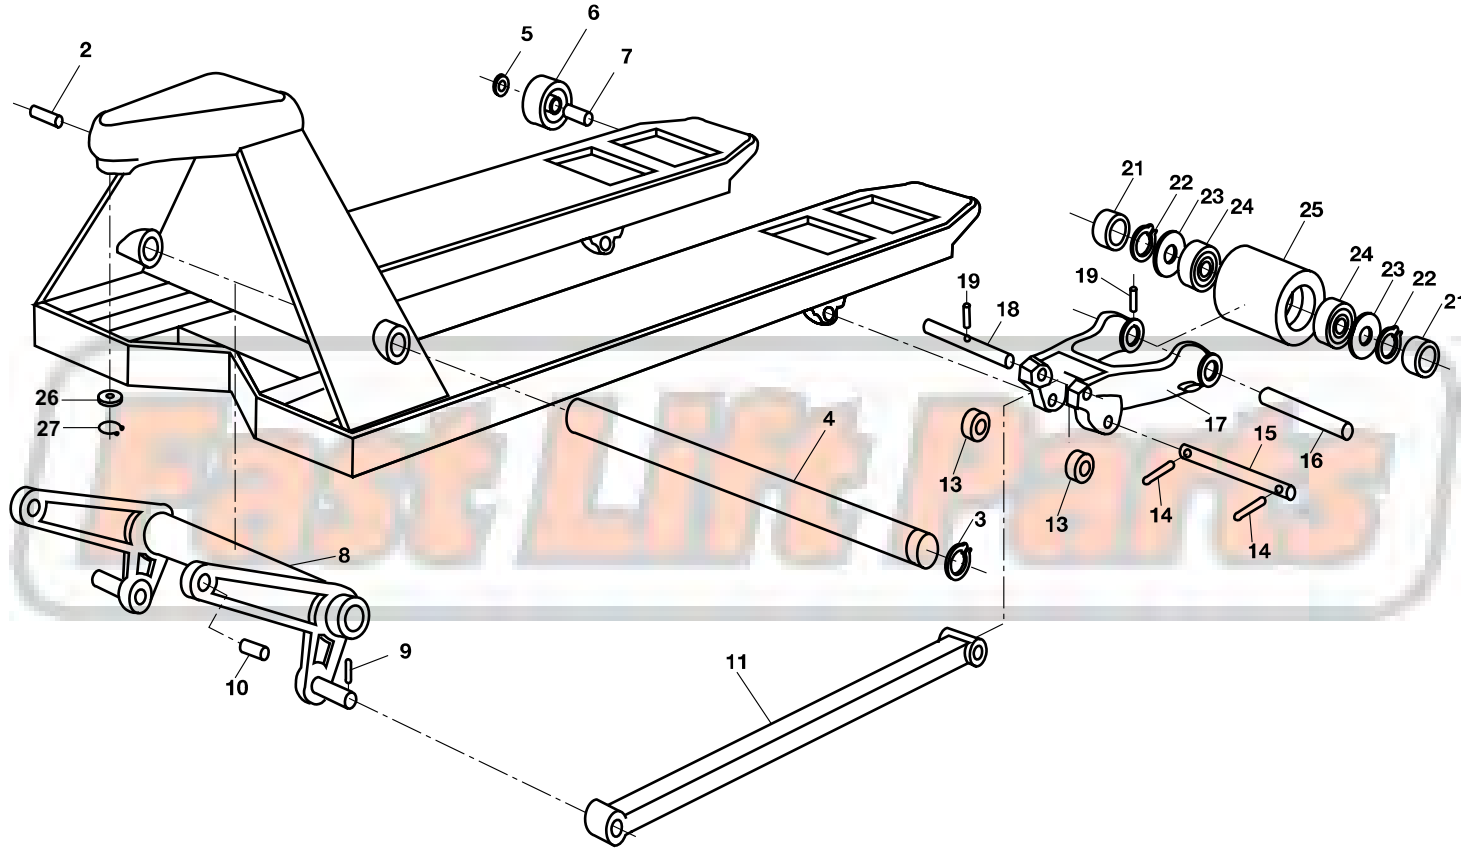

Jet W Frame

Jet W Frame

Item	Part No.	Description
2	PT2748W-02	Roll Pin
3	PT2748W-33	Snap Ring
4	PT2748W-34	Lifting Link Shaft, 27" Wide Jack
	PT2048W-34	Lifting Link Shaft, 20" Wide Jack
5	PT2748W-36	Snap Ring
6	PT2748W-37	Entry Roller
7	PT2748W-38	Shaft
8	PT2748W-14	Lifting Link, 27" Wide Jack
	PT2048W-14	Lifting Link, 20" Wide Jack
9	PT2748W-04	Roll Pin
10	PT2748W-13	Shoulder Pin
11	PT2748W-17	Push Rod, 48" Forks
	PT2742W-17	Push Rod, 42" Forks
	PT2736W-17	Push Rod, 36" Forks
13	PT2748W-19	Exit Roller
14	PT2748W-18	Spring Pin

Item	Part No.	Description
15	PT2748W-26	Pivot Shaft
16	PT2748W-27	Load Roller Axle
17	PT2748W-22	Load Wheel Bracket
18	PT2748W-21	Push Rod Axle
19	PT2748W-18	Spring Pin
21	PT2748W-28	Spacer (OEM Wheel Only)
22	PT2748W-31	Locking Ring (OEM Wheel Only)
23	PT2748W-30	Washer (OEM Wheel Only)
24	PT2748W-29-BS	Bearing
25	PT2748W-29	Load Roller Assembly, Black Ultra-Poly on Steel Hub W/ Bearings
	PT2748W-29-N	Load Roller Assembly, Nylon W/ Bearings
	GWK-JETW-LW	Load Wheel Kit, (2) Ultra-Poly Load Roller Assemblies, W/ Bearings, Axles & Fasteners
26	PT2748W-69A	Washer
27	PT2748W-69B	Snap Ring

Load Wheel Kit