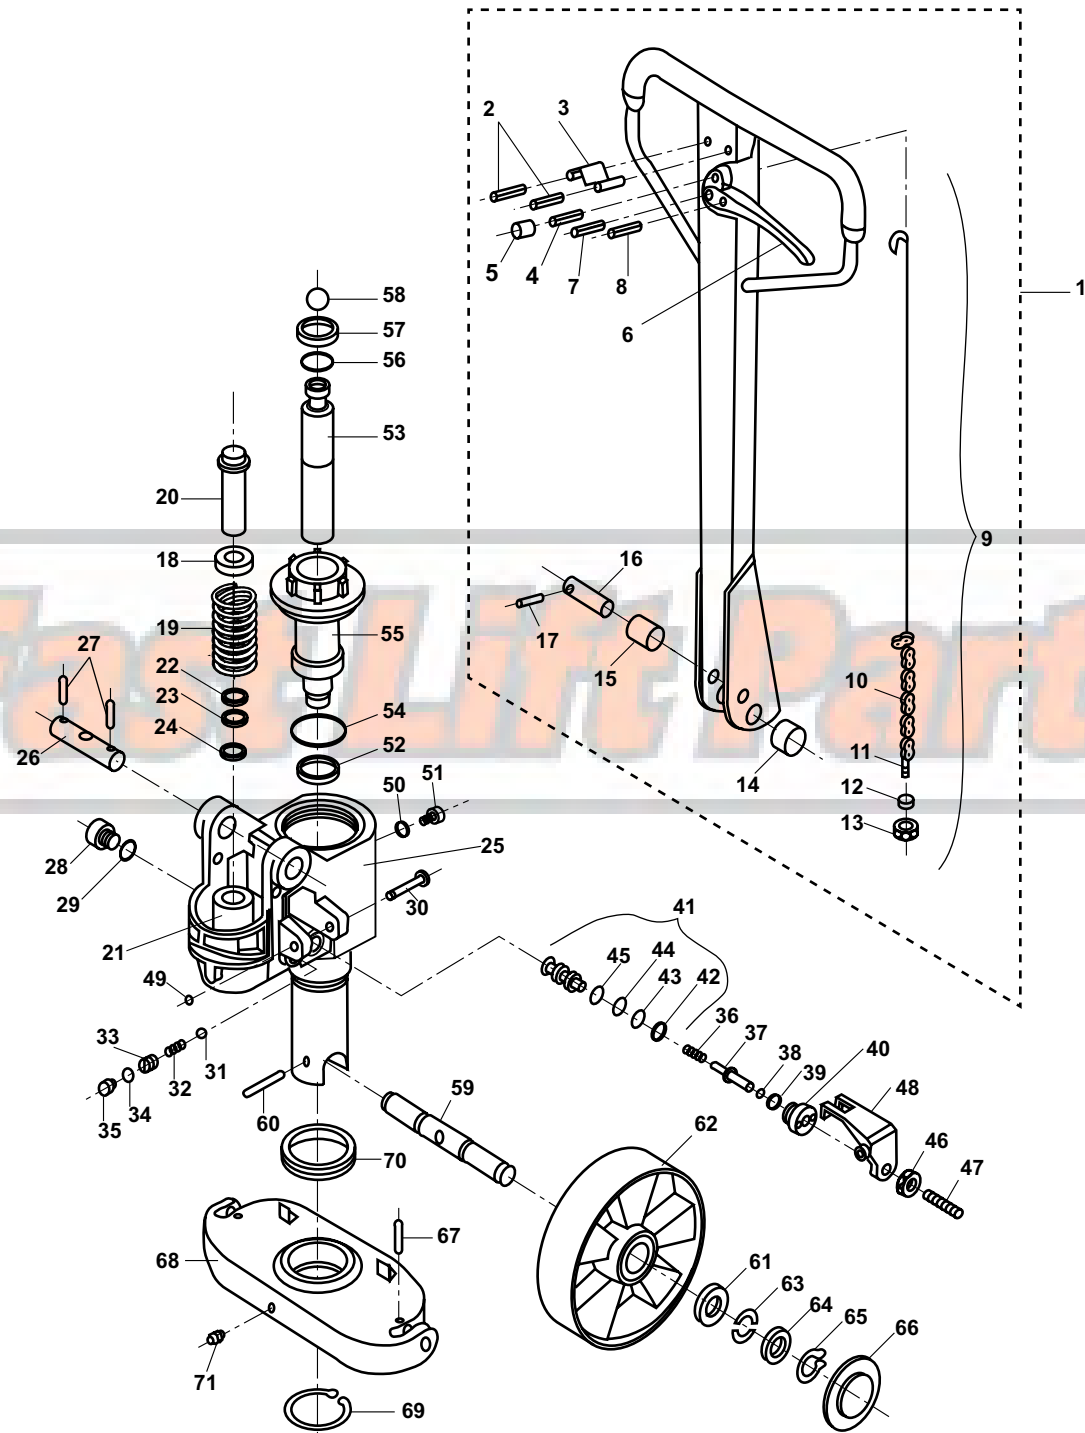

Jet PTW Series Hydraulic Unit

Jet PTW Series Hydraulic Unit

Item	Part No.	Description
1	PT2036-3-1	Handle Assembly
2	PT2036-1-2	Roll Pin
3	PT2036-1-3	Blade Spring
4	PT2036-1-4	Roll Pin
5	PT2036-1-5	Rubber Stop
6	PT2036-1-6	Lowering Lever
7	PT2036-1-7	Roll Pin
8	PT2036-1-8	Roll Pin
9	PT2036-1-9	Control Rod Assembly
10	PT2036-1-10	Chain
11	PT2036-1-11	Chain Anchor
12	TS-1540031	Jam Nut
13	TS-1541011	Lock Nut
14	PT2036-1-14	Bushing
15	PT2036-1-15	Pressure Roller
16	PT2036-1-16	Roller Shaft
17	PT2036-1-17	Roll Pin
18	PT2036-2-1	Spring Cap
19	PT2036-2-2	Handle Return Spring
20	PT2036-2-3	Pump Piston
21	PT2036-2-4	Pump Cylinder
22 A	PT2036-2-5	Wiper Seal
23 A	PT2036-2-6	U-Cup
24	PT2036-2-7	Copper Washer
25	PT2036-3-2	Pump Assembly
26	PT2036-2-9	Handle Pivot Pin
27	PT2036-2-10	Roll Pin
28	PT2036-2-11	Valve Plug
29 A	PT2036-2-12	Seal Washer
30	PT2036-2-13	Lever Pin
31 B	PT2036-2-14	Chrome Ball
32 B	PT2036-2-15	Overload Spring
33 B	PT2036-2-16	Adjustment Screw
34 A,B	PT2036-2-17	Seal Washer
35 B	PT2036-2-18	Valve Plug
36	PT2036-2-19	Release Pin Spring
37	PT2036-2-20	Release Pin
38 A	PT2036-2-21	O-ring
39 A	PT2036-2-22	O-ring
40	PT2036-2-23	Valve Sleeve
41	PT2036-2-24	Valve Assembly
42 A	PT2036-2-25	Backup Ring, 17MM