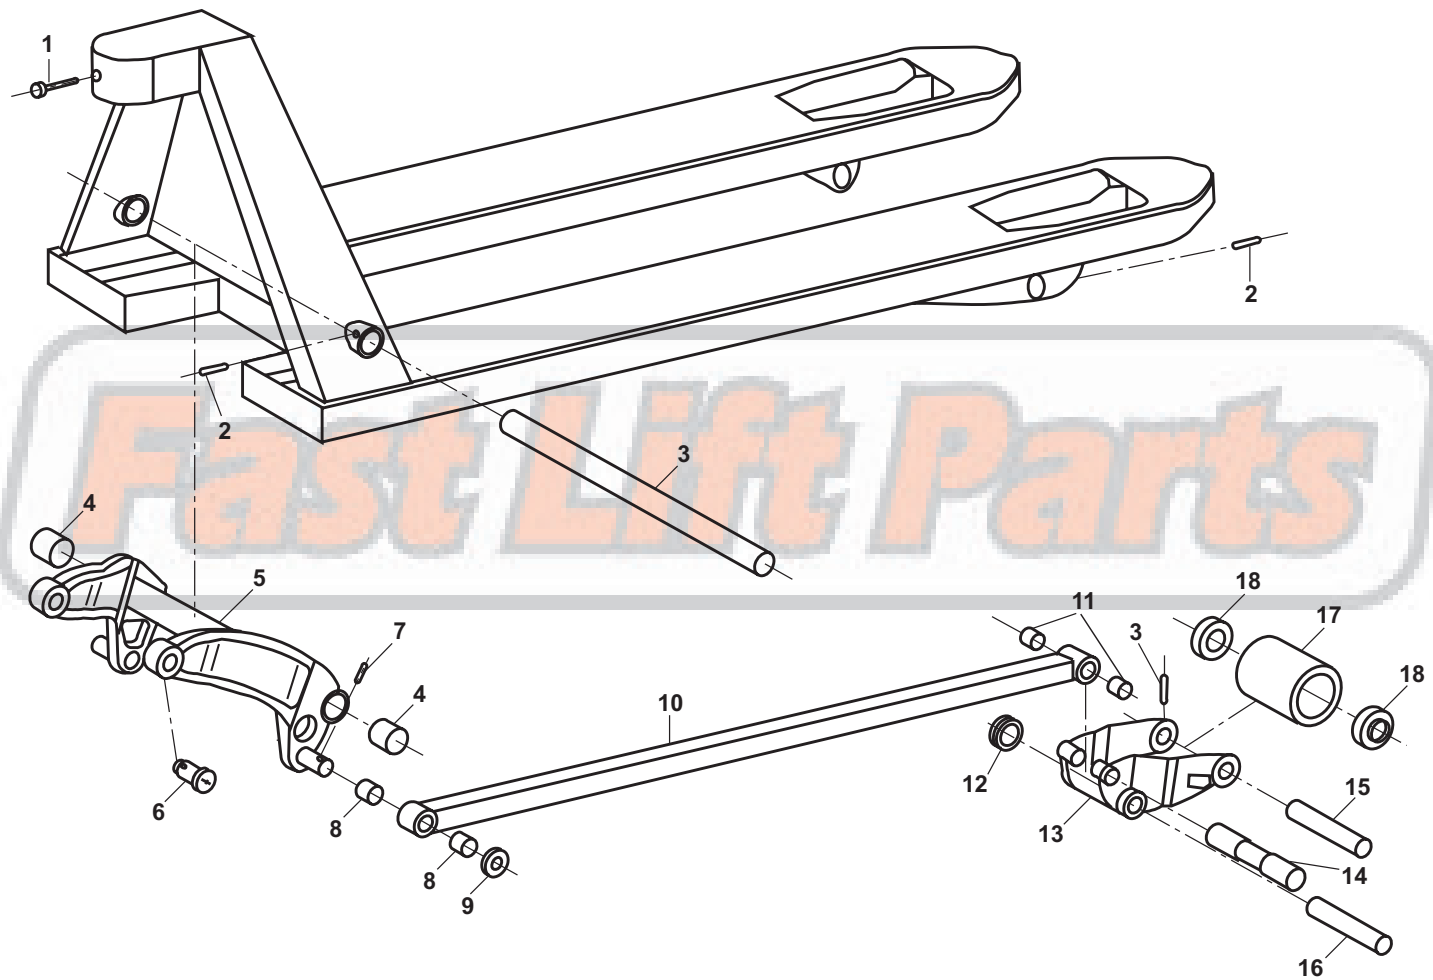

# Blue Giant MT-50 Frame

# Blue Giant MT-50 Frame

Item	Part No.	Description
1	906-0100	Bolt
2	906-0076	Roll Pin
3	906-0074	Lifting Link Shaft, for 27" Wide Jack
4	906-0017	Bushing
5	906-0101	Lifting Link, for 27" Wide Jack
6	906-0046	Shoulder Pin
7	906-0042	Cotter Pin
8	906-0018	Bushing
9	906-0048	Washer
10	906-0085	Push Rod, 48" Fork
11	906-0022	Bushing
12	906-0004	Exit Roller

Item	Part No.	Description
13	906-0095	Load Roller Bracket
14	906-0015	Push Rod Axle
15	906-0013	Load Roller Axle
16	906-0014	Pivot Axle
17	906-0023-D-A	Load Roller Assembly, Red Ultra-Poly On Aluminum Hub W/ Bearings
	906-0023-P-A	Load Roller Assembly, Black Ultra-Poly On Steel Hub W/ Bearings
	906-0023-N-A	Load Roller Assembly, Nylon W/ Bearings
	906-0023-S-A	Load Roller Assembly, Steel W/ Bearings
18	906-0041	Ball Bearing