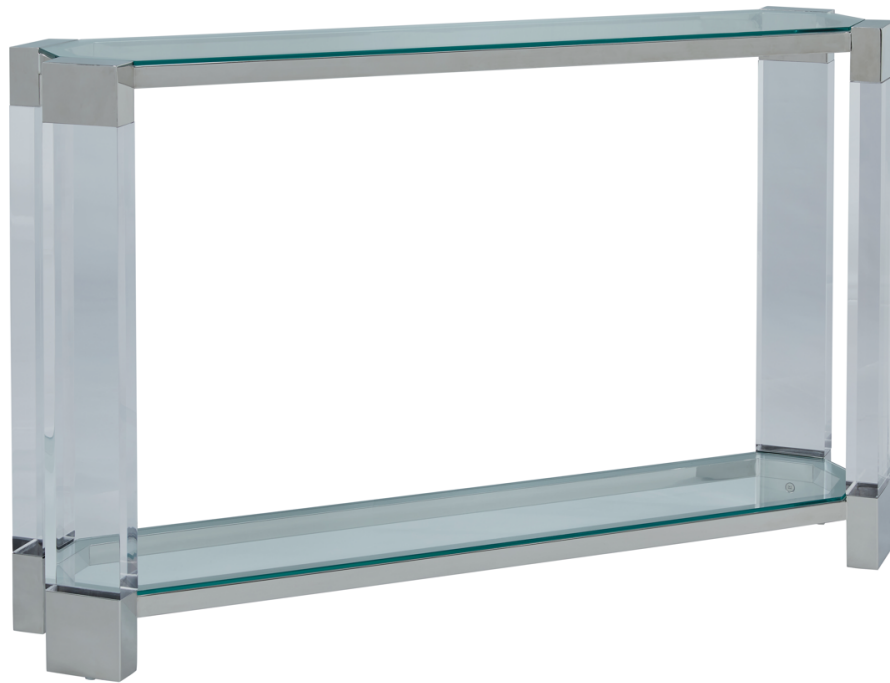

BELLE  
MEADE  
SIGNATURE

---

---

PINNACLE CONSOLE TABLE

POLISHED STAINLESS STEEL FRAME, ACRYLIC POSTS,

TEMPERED GLASS TOP/SHELF

W52 x D13 x H32

Available Only As Shown