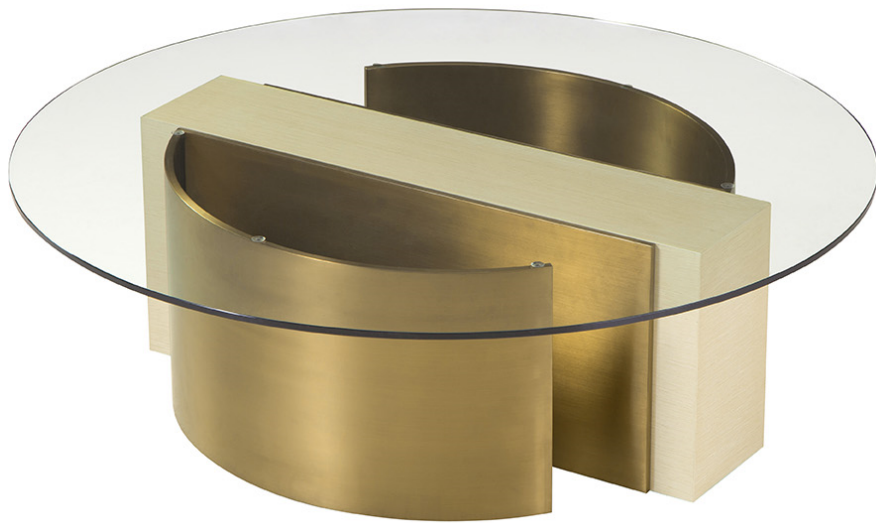

BELLE
MEADE
SIGNATURE

HARPER COCKTAIL TABLE

AS SHOWN: Platinum

W54 x D54 x H16

Wood Species: Maple Veneer
Tempered Clear Glass Top
Satin Brass Frame

• Available in all Belle Meade Signature Finishes •

BELLEMEADESIGNATURE.COM