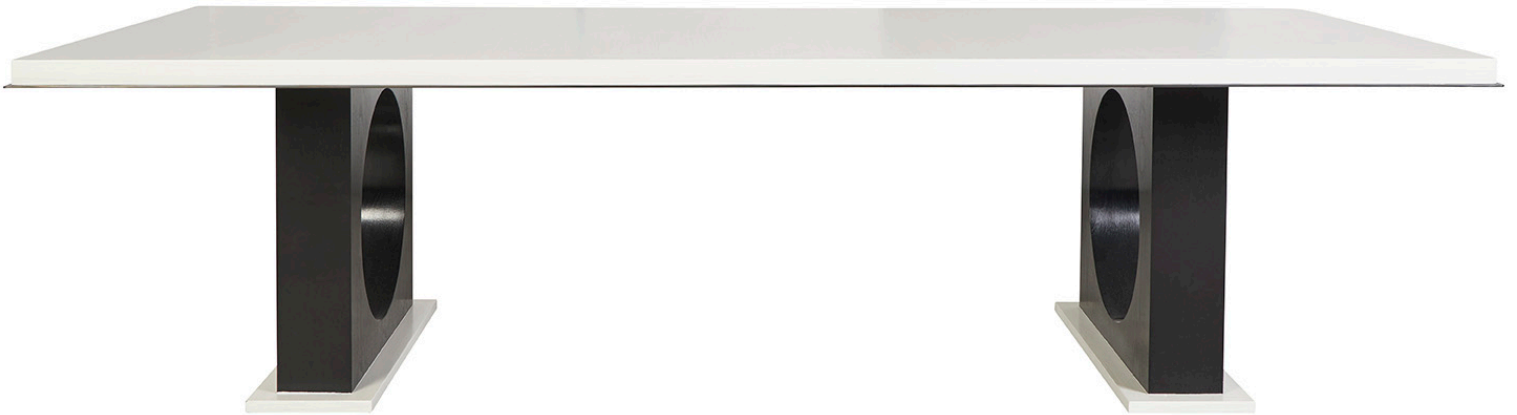

BELLE  
MEADE  
SIGNATURE

---

---

BROOKS DINING TABLE

AS SHOWN: Top/Base: Alpine, Upright: Gloss Black

W112 x D48 x H30

**Wood Species:** Walnut Quarter Cut  
Matte Black Metal Accent Around the Top

• Available in all Belle Meade Signature Finishes •