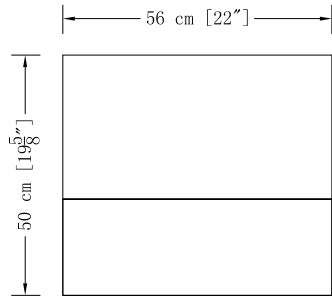

Belle Meade Home Bar