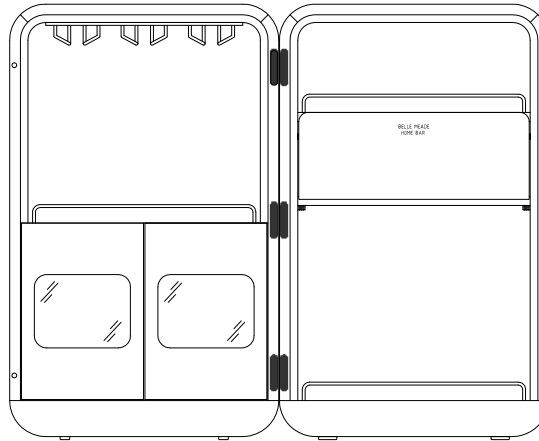

Belle Meade Home Bar