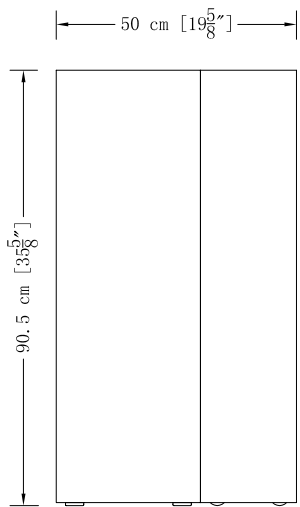

Belle Meade Home Bar