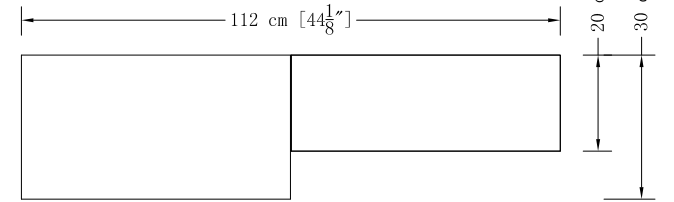

Belle Meade Home Bar