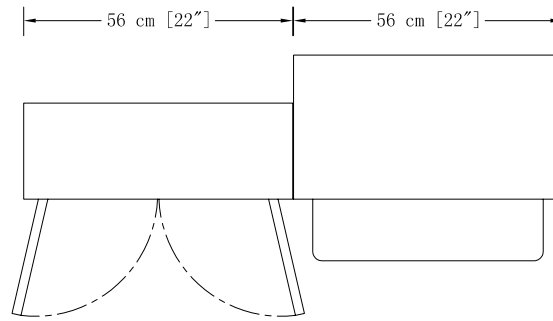

Belle Meade Home Bar