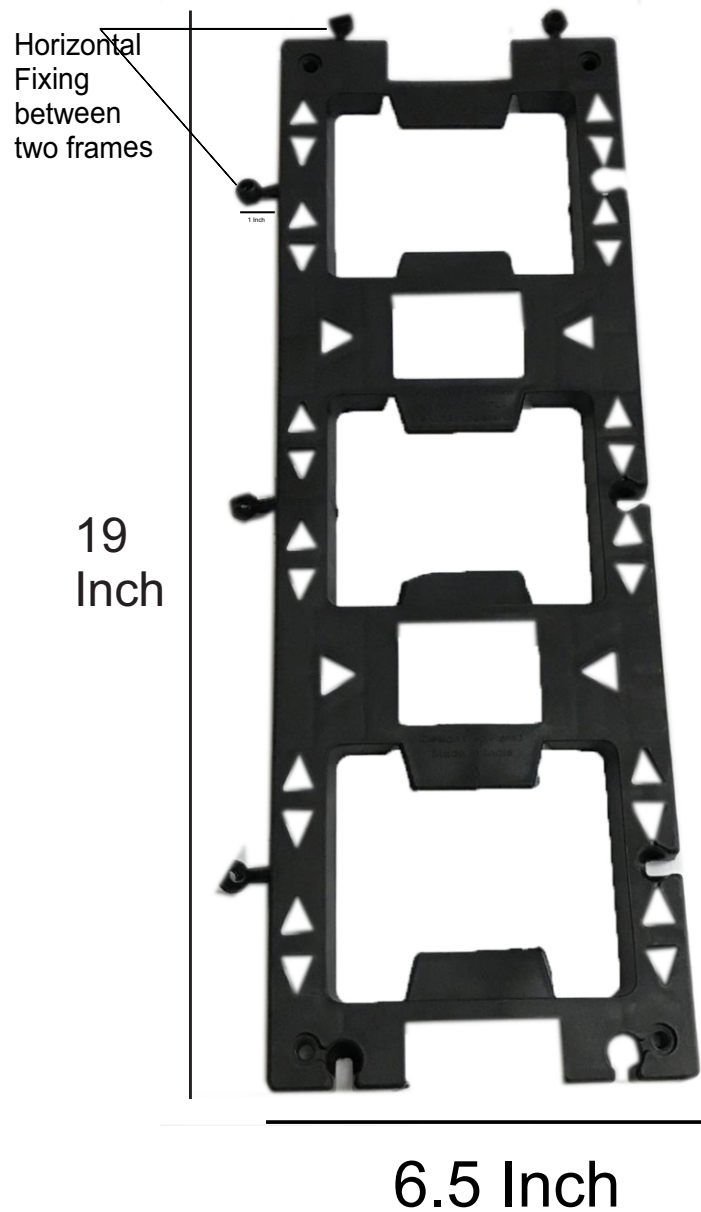

VertiGrow Panel Set

Assembled Unit

Specification Units

Length of Frame : 19 Inch
 Width of Frame : 6.5 Inch
 Height of Pot : 4.5 Inch
 Length of Pot : 5.5 Inch
 Pot Volume : 1300 CC
 Suitable for : Large Scale Vertical Gardening Projects
 Weight of Complete Set : 800 Gram
 Area covered by 1 set : 0.85 Sq ft

Color chart :

Vertical Garden Biowall Panels

Specification Units

- Length of Frame : 18 Inch
- Width of Frame : 6 Inch
- Height of Pot : 4.5 Inch
- Length of Pot : 4.7 Inch
- Pot Volume : 600 CC
- Suitable for : Most widely used for all size vertical garden projects
- Weight of Complete Set : 0.5 Kg
- Area covered by 1 set : 0.75 Sq ft

Vertigreen Panels

Specification Units

- Length of Frame : 19 Inch
- Width of Frame : 6.5 Inch
- Height of Pot : 4.5 Inch
- Length of Pot : 6 Inch
- Volume : 1400 ml CC
- Weight of Complete Set : 700 Gram
- Area covered by 1 set : 0.85 sq ft
- The Pots in this frame can be oriented vertically as well as horizontally

Assembled Unit

Color chart :

Vertimax Panel

Specification Units : Height of Pot : 5.8 Inch
Length of Pot : 6.2 Inch
Volume : 1400 CC
Weight of Complete Set :
Area covered by 1 set : 1 Kg
Compatible to create vertical Garden.