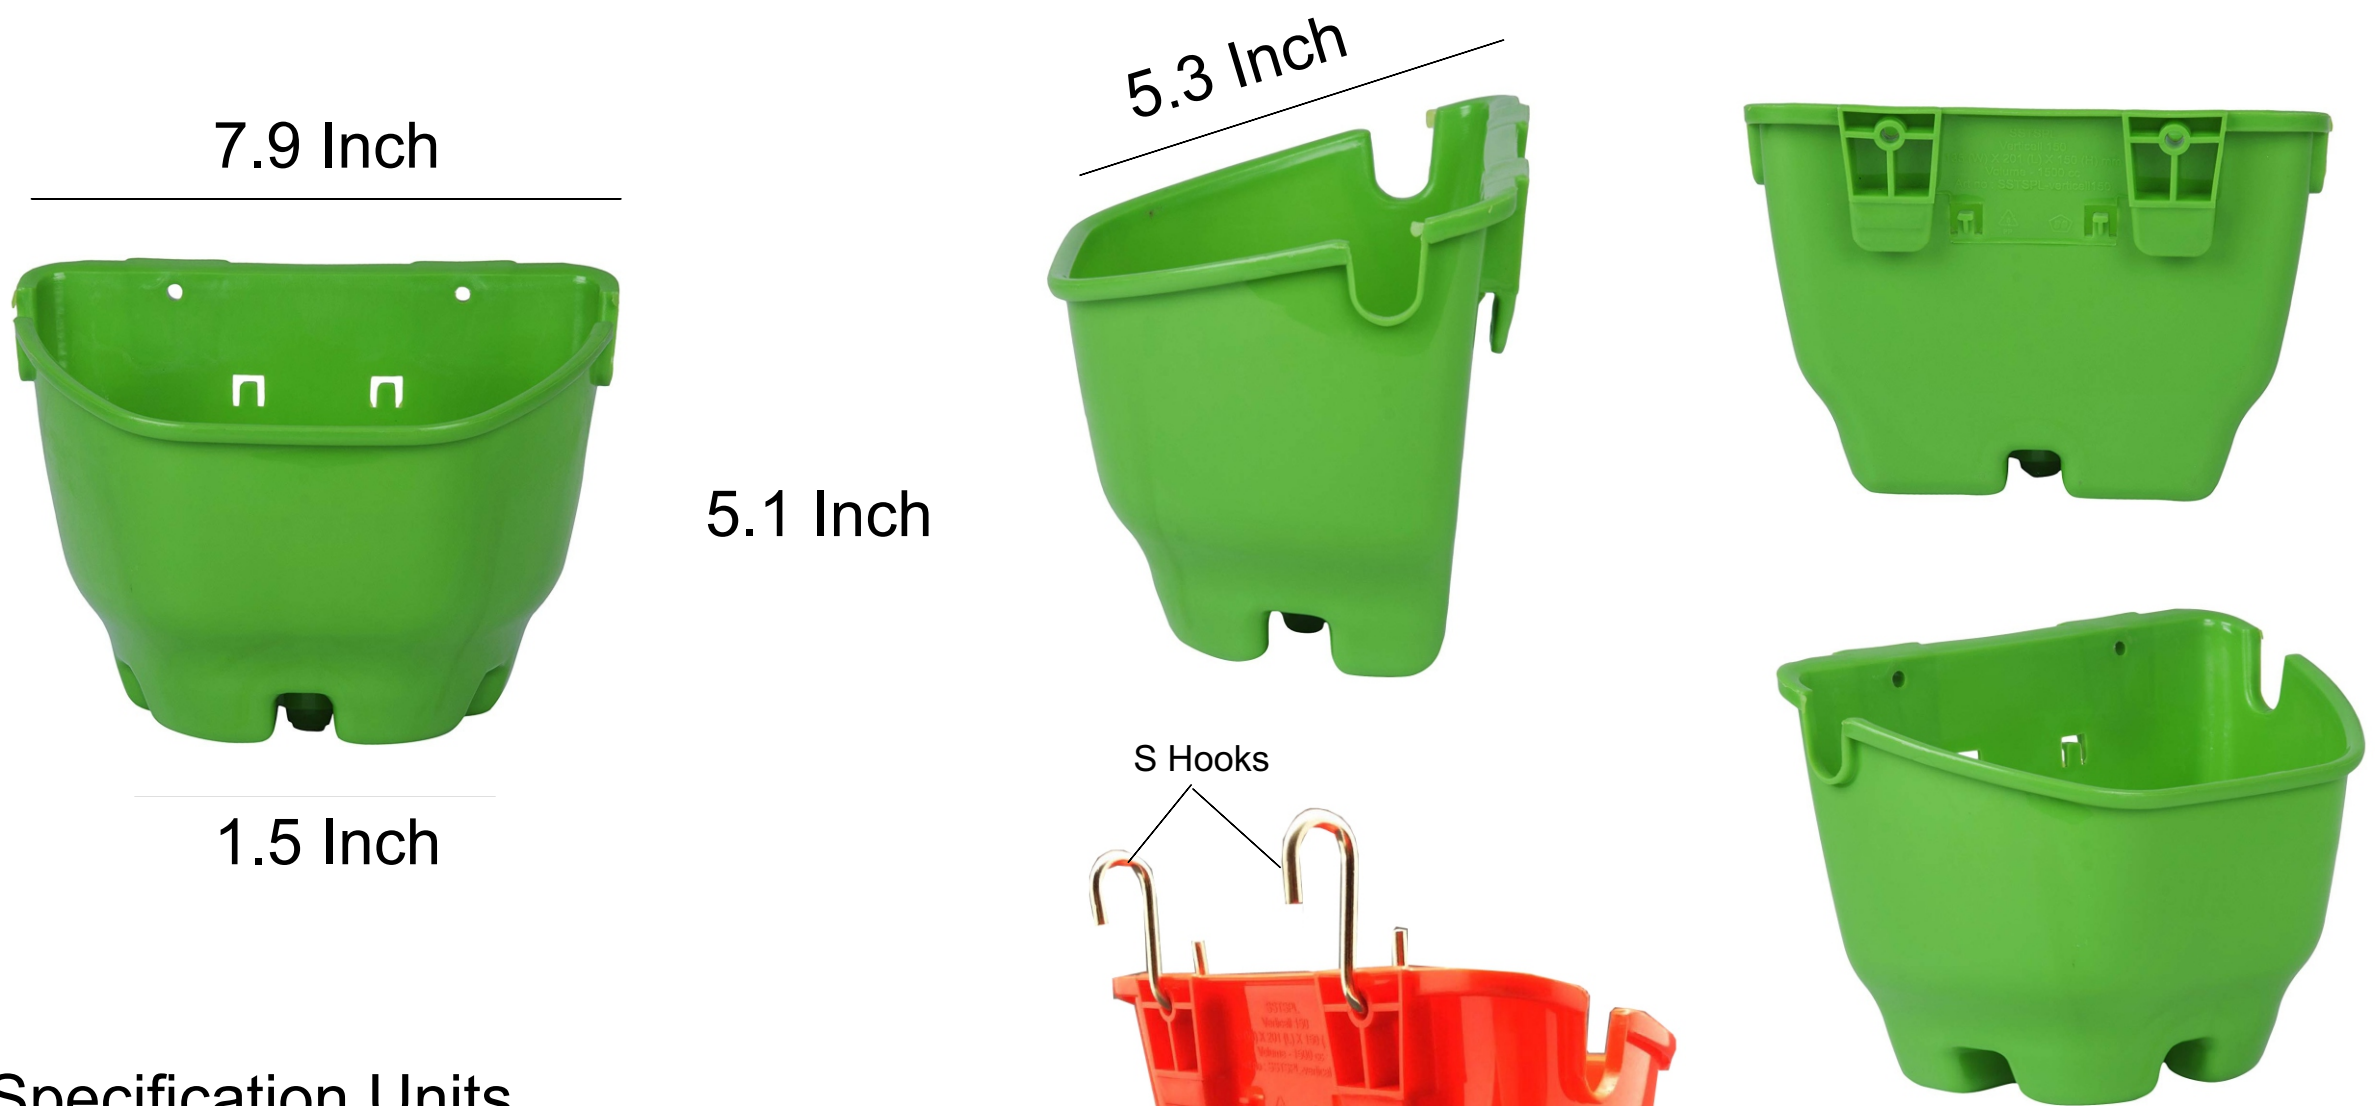

Color chart :

Vertical Garden Biowall Panels

Specification Units

- Length of Frame : 18 Inch
- Width of Frame : 6 Inch
- Height of Pot : 4.5 Inch
- Length of Pot : 4.7 Inch
- Pot Volume : 600 CC
- Suitable for : Most widely used for all size vertical garden projects
- Weight of Complete Set : 0.5 Kg
- Area covered by 1 set : 0.75 Sq ft

Vertigreen

Specification Units

Height of Pot : 4.5 Inch
Length of Pot : 6 Inch
Volume : 1400 CC
Weight of Pot : 130 Gram
Area covered by 1 Pot :

Color chart :

The Pots in this frame can be oriented vertically as well as horizontally

Vertigrow

Specification Units

Height of Pot : 4.5 Inch
Length of Pot : 5.5 Inch
Pot Volume : 1300 CC
Suitable for : Large Scale Vertical Gardening Projects
Weight of Pot : 85 Gram
Area covered by 1 Pot :

Color chart :

Verticell with S Hook “Stainless Steel Hooks”

Specification Units

Width of Pot : 5.3 Inch
 Height of Pot : 4.5 Inch
 Length of Pot : 5.1 Inch
 Volume : 1500 CC
 Suitable for :
 Weight of Pot : 165 Gram