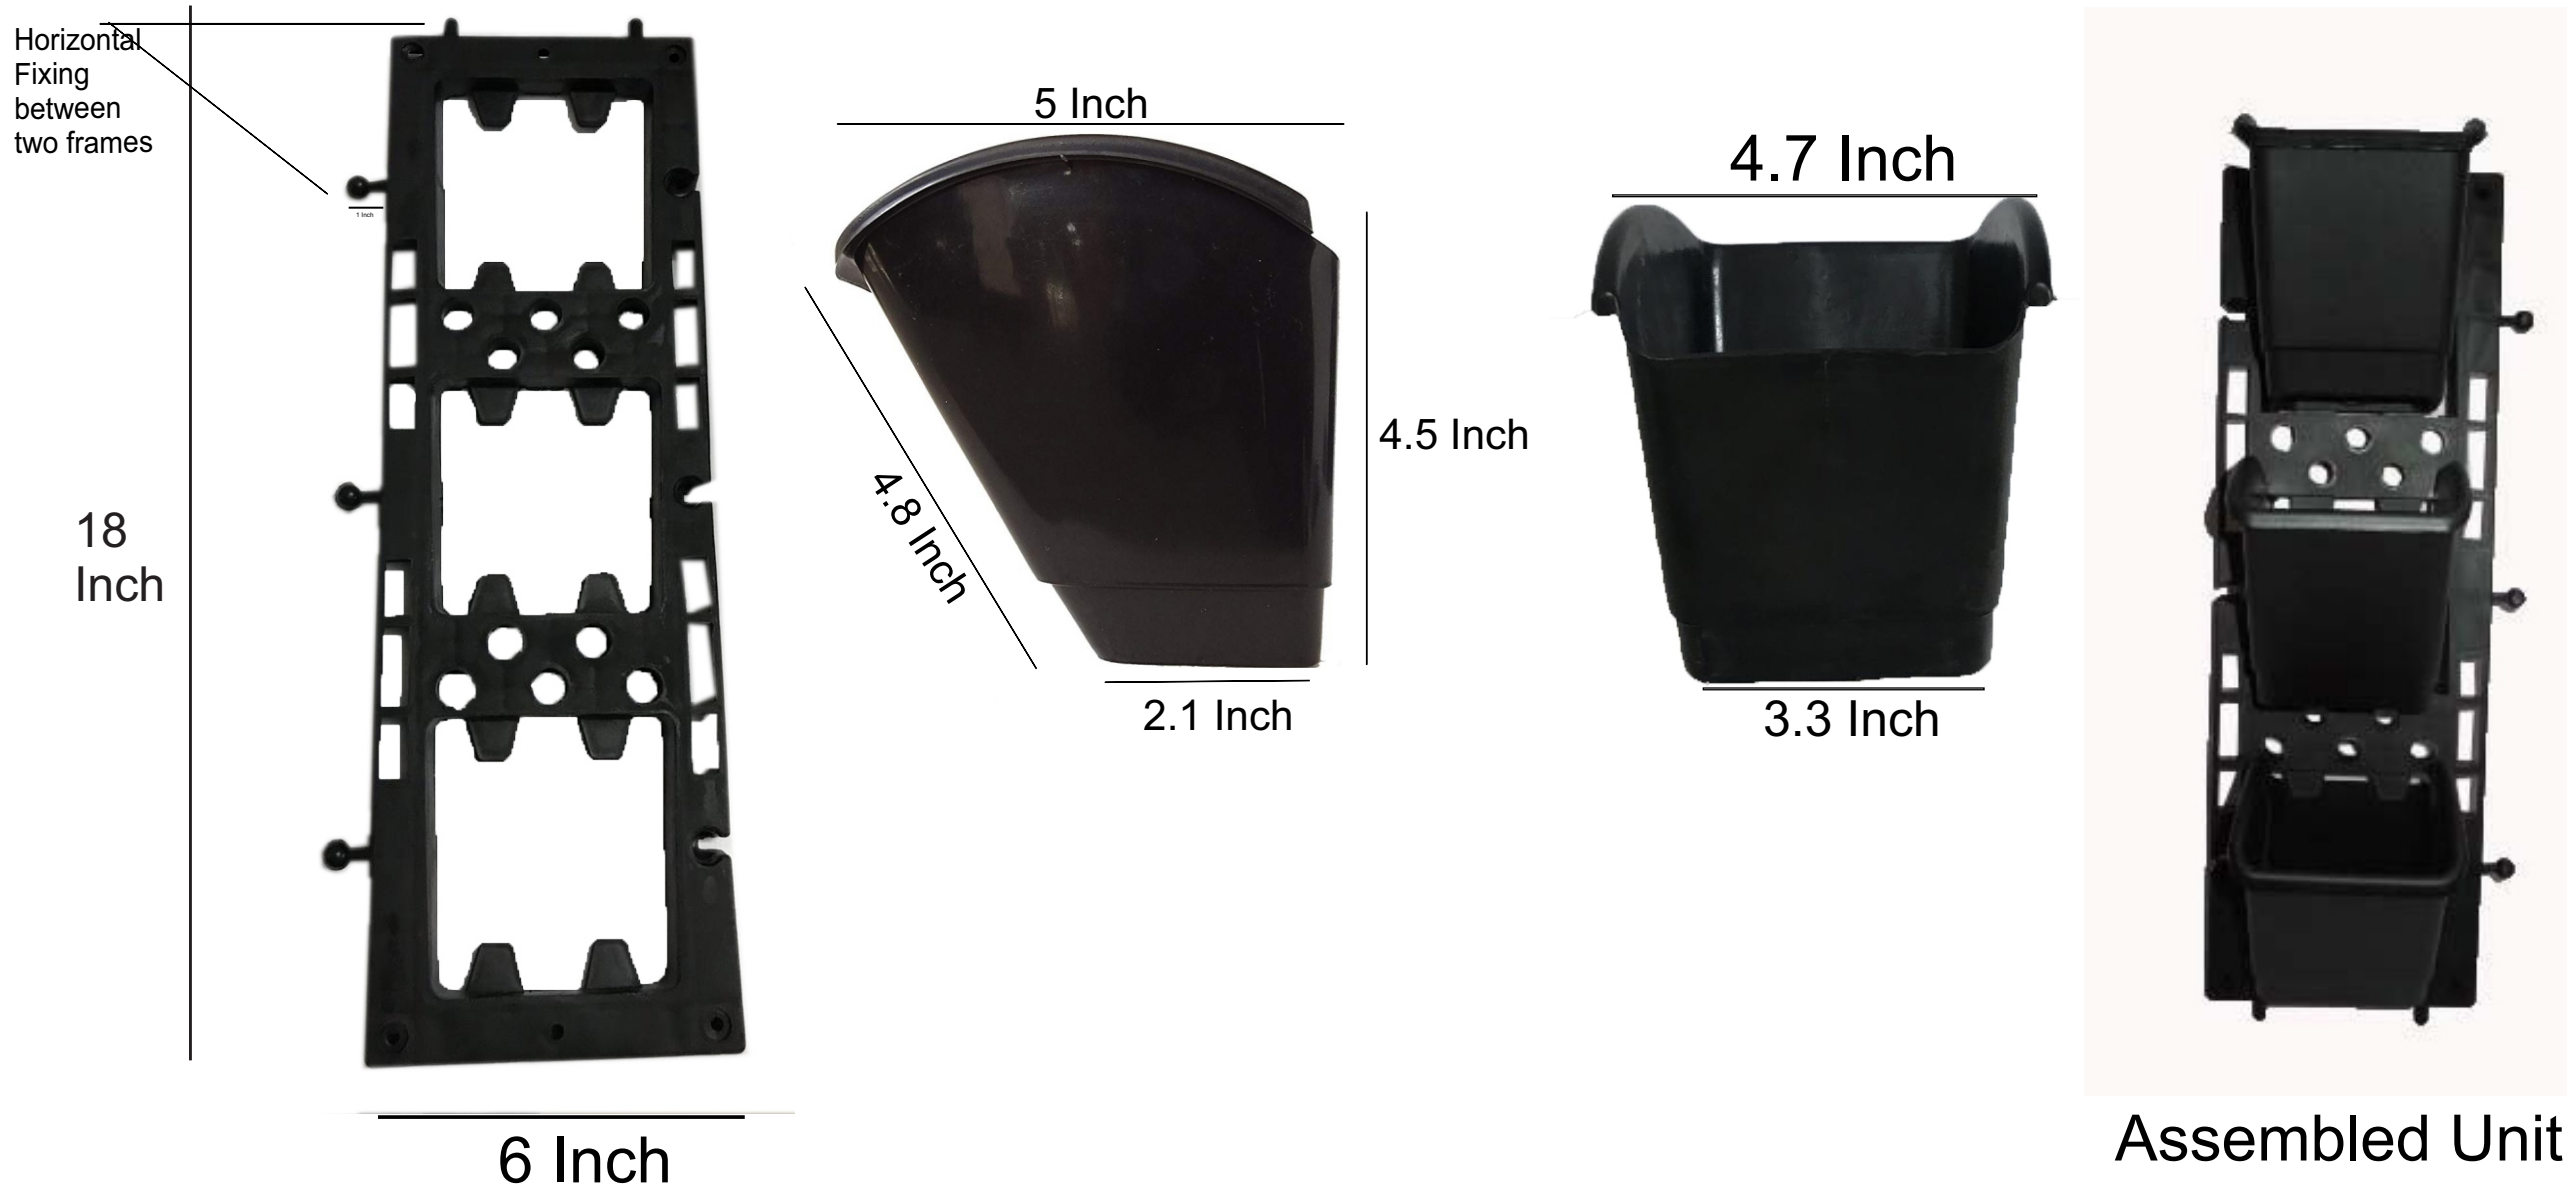

VertiGrow Panel Set

Assembled Unit

Specification Units

Length of Frame : 19 Inch
 Width of Frame : 6.5 Inch
 Height of Pot : 4.5 Inch
 Length of Pot : 5.5 Inch
 Pot Volume : 1300 CC
 Suitable for : Large Scale Vertical Gardening Projects
 Weight of Complete Set : 800 Gram
 Area covered by 1 set : 0.85 Sq ft

Color chart :

Vertical Garden Biowall Panels

Specification Units

- Length of Frame : 18 Inch
- Width of Frame : 6 Inch
- Height of Pot : 4.5 Inch
- Length of Pot : 4.7 Inch
- Pot Volume : 600 CC
- Suitable for : Most widely used for all size vertical garden projects
- Weight of Complete Set : 0.5 Kg
- Area covered by 1 set : 0.75 Sq ft

Vertigreen Panels

Specification Units

- Length of Frame : 19 Inch
- Width of Frame : 6.5 Inch
- Height of Pot : 4.5 Inch
- Length of Pot : 6 Inch
- Volume : 1400 ml CC
- Weight of Complete Set : 700 Gram
- Area covered by 1 set : 0.85 sq ft
- The Pots in this frame can be oriented vertically as well as horizontally

Assembled Unit

Color chart :

Vertimax Panel

Specification Units : Height of Pot : 5.8 Inch
Length of Pot : 6.2 Inch
Volume : 1400 CC
Weight of Complete Set :
Area covered by 1 set : 1 Kg
Compatible to create vertical Garden.