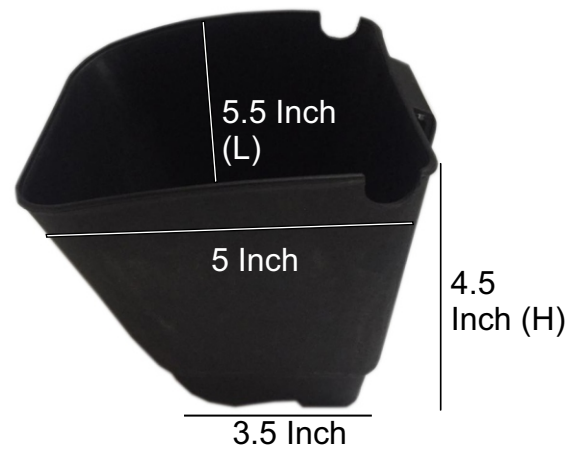

VertiGrow Panel Set

Assembled Unit

Specification Units

Length of Frame : 19 Inch
 Width of Frame : 6.5 Inch
 Height of Pot : 4.5 Inch
 Length of Pot : 5.5 Inch
 Pot Volume : 1300 CC
 Suitable for : Large Scale Vertical Gardening Projects
 Weight of Complete Set : 800 Gram
 Area covered by 1 set : 0.85 Sq ft

Color chart :

Vertical Garden Biowall Panels

Specification Units

- Length of Frame : 18 Inch
- Width of Frame : 6 Inch
- Height of Pot : 4.5 Inch
- Length of Pot : 4.7 Inch
- Pot Volume : 600 CC
- Suitable for : Most widely used for all size vertical garden projects
- Weight of Complete Set : 0.5 Kg
- Area covered by 1 set : 0.75 Sq ft

Vertigreen Panels

Specification Units

- Length of Frame : 19 Inch
- Width of Frame : 6.5 Inch
- Height of Pot : 4.5 Inch
- Length of Pot : 6 Inch
- Volume : 1400 ml CC
- Weight of Complete Set : 700 Gram
- Area covered by 1 set : 0.85 sq ft
- The Pots in this frame can be oriented vertically as well as horizontally

Assembled Unit

Color chart :

Vertimax Panel

Specification Units : Height of Pot : 5.8 Inch
Length of Pot : 6.2 Inch
Volume : 1400 CC
Weight of Complete Set :
Area covered by 1 set : 1 Kg
Compatible to create vertical Garden.