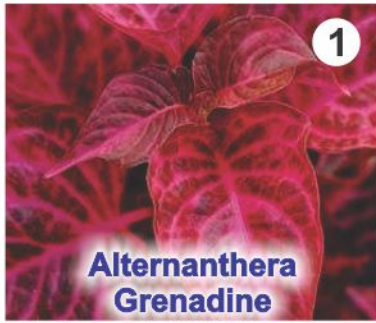

Zebrina Pendula

37

FERN

Plants For Outdoor / Exterior Vertical Garden

1

Alternanthera Grenadine

2

Alternanthera Green