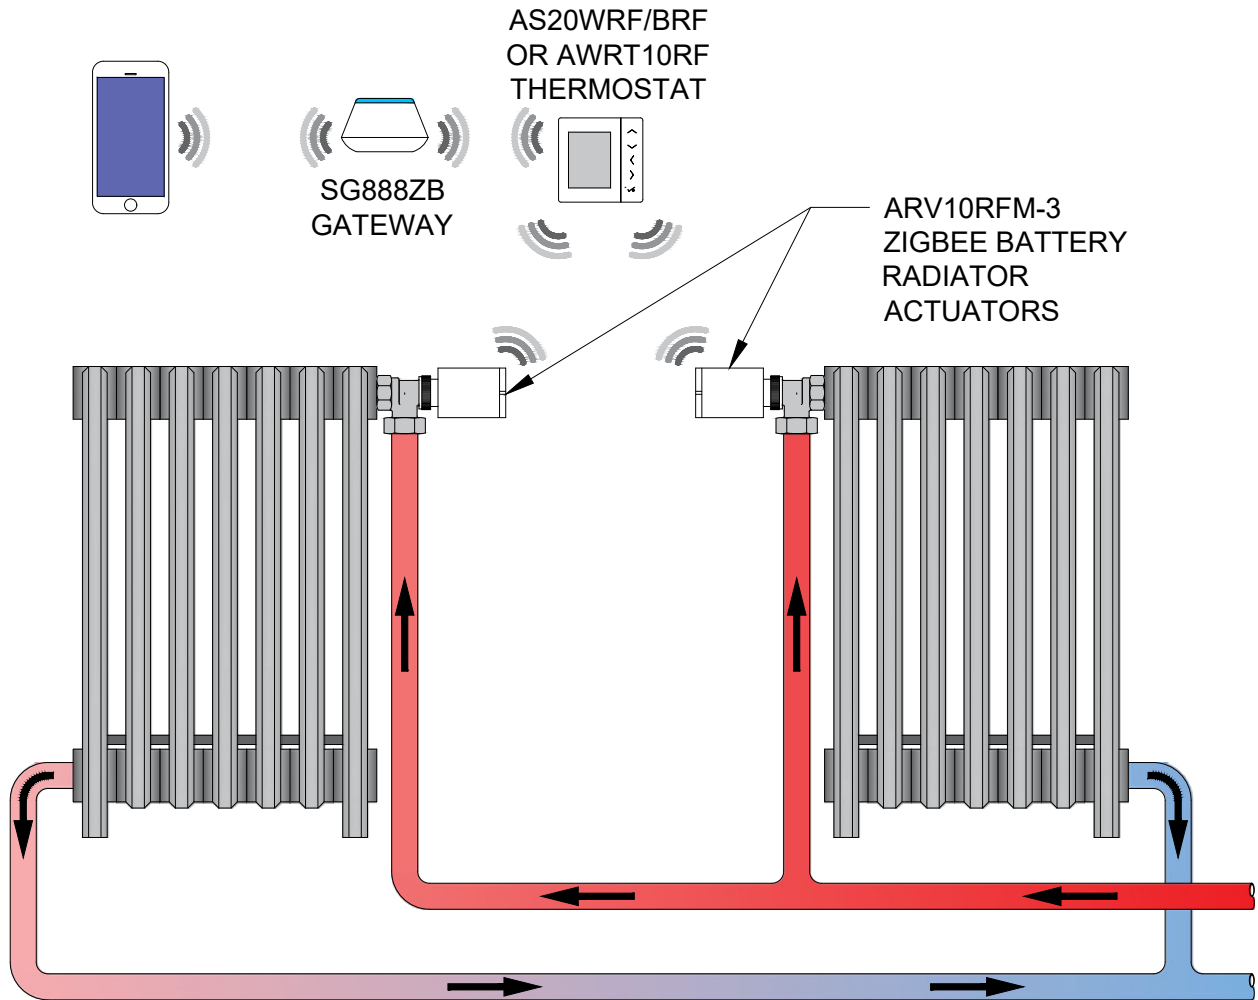

ARV10RFM-3 Zigbee Battery Radiator Actuator

Application Diagram

Accessories Included

RA Adapter for valves without threads

850 Main Street
Redwood City, CA 94603