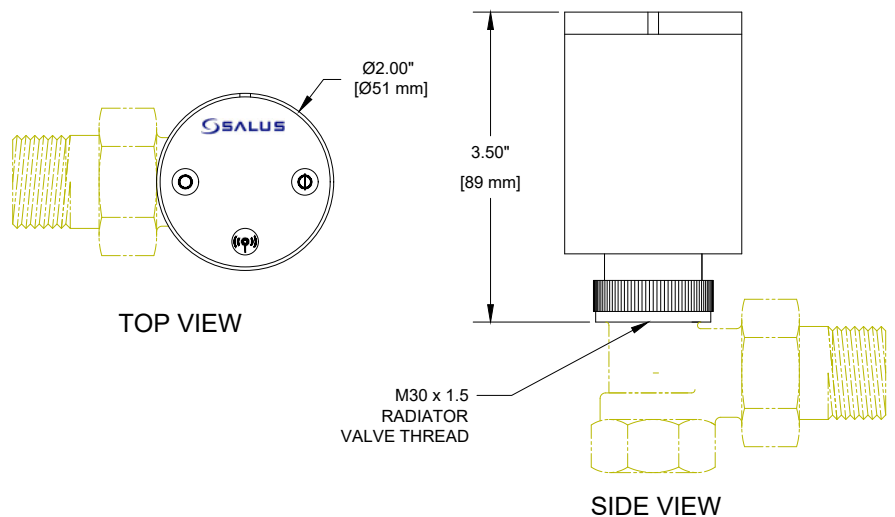

ARV10RFM-3 Zigbee Battery Radiator Actuator

Job or Customer			
Location			
Engineer			
Contractor			
SALUS Rep			
Submitted by		Date	
Approved by		Date	

The ARV10RFM-3 Zigbee Battery Radiator Actuator is a wireless, battery-powered thermostatic radiator valve actuator that modulates standard radiator valves to precisely control room temperature. Up to six actuators can be controlled by an AS20WRF/BRF Digital Thermostat or AWRT Wireless Radiant Thermostat to maintain room temperature at the point where the thermostat is mounted. As part of the SALUS wireless system, the optional internet connection allows individual radiators to be controlled from the SALUS Smart Home application on a Smartphone, Tablet or PC. Designed for flexibility and reliability, the ARV10RFM-3 actuator also includes a manual override function.

Features	Specifications				
<ul style="list-style-type: none"> Fits most standard radiator valves <ul style="list-style-type: none"> Adapter for nonthreaded radiator valves Battery-powered wireless communication Optional internet access to control room temperature Adaptive modulating control or On/Off operation Manual override Over 1 year battery life with low battery indication 	Model	ARV10RFM-3 Zigbee Battery Radiator Actuator			
	Package Dimensions	<i>Length</i>	<i>Width</i>	<i>Height</i>	Package Weight
		3.00"	2.40"	3.60"	
		76 mm	61 mm	91 mm	151 g
	Materials	PC ABS Plastic – Stainless Steel (knurled nut)			
	Approvals	FCC, Industry Canada, CE			
	Operating	32 - 122°F (0 - 50°C), <95% RH, non-condensing			
	Storage	-4 to 140°F (-20 to 60°C), < 95% RH, non-condensing			
	Power	2 x AA alkaline batteries, 14 months battery life			
	Radio	802.15.4 radio (2.54 GHz), Zigbee HA1.2 based protocol			
	Warranty	5 year limited			
	Compatible Devices	- AS20WRF/BRF Digital Thermostat - AWRT10RF Wireless Radiant Thermostat			