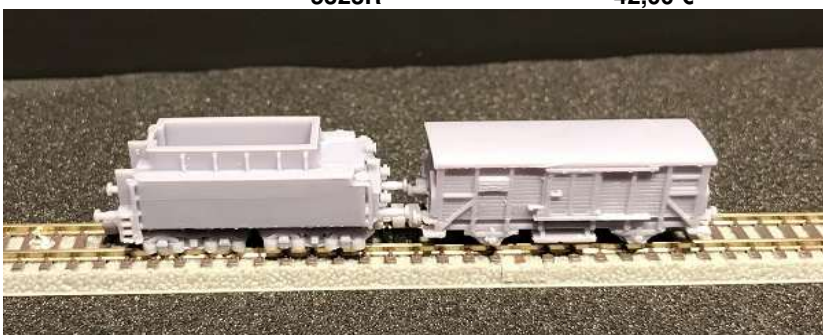

5323R 42,00 €