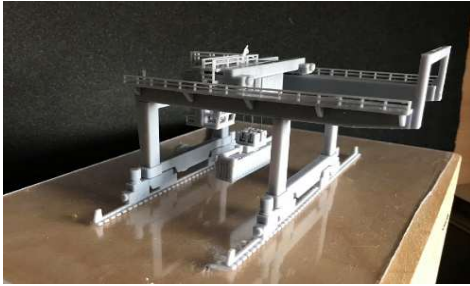

Bestellnr.
NoBa Containerkran, Spur Z
Containercrane, scale Z

3105R