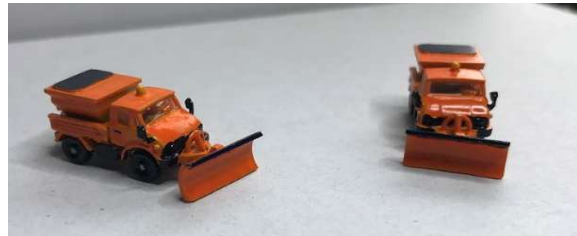

6239R

15,00 €

Unimog U 406 im Wintereinsatz
Unimog U 406 with snow shovel and grit spreader
6240R

11,00 €

Unimog U 406 im Wintereinsatz
Unimog U 406 with snow shovel and grit spreader
6240RF

25,60 €

Unimog U 406
Unimog U 406