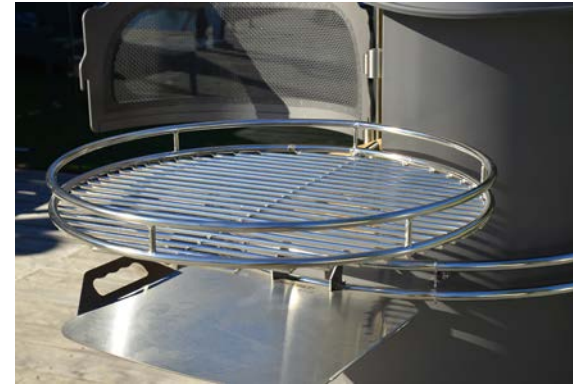

Shine XL

RRP: \$7999

Marine Grade
Stainless steel.
Complete with, 4x
industrial castor
wheels, 40mm thick
firebricks, glass door
on rail, ash draw,
fully insulated wall,
dome and flue.

Grill RRP: \$399

An Essential part of any outdoor cooker, either when entertaining or at home with family. Made from commercial grade heavy duty stainless steel for durability.