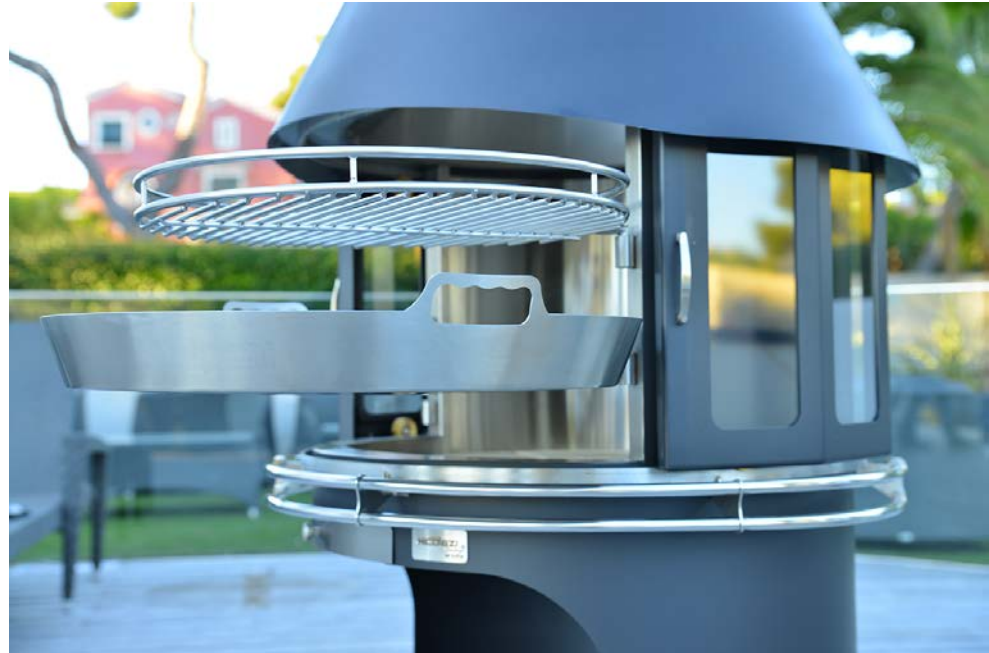

THE ART OF FIRE
FIREPLACES

Sonsy XL

RRP: \$5999

Marine Grade
Stainless Steel.
Complete with, 4x
Industrial castor
Wheels, 40mm thick
Firebricks, ash draw,
fully insulated wall
and 900mm flue
with spark arrestor.

Shine XL

RRP: \$7999

Marine Grade
Stainless steel.
Complete with, 4x
industrial castor
wheels, 40mm thick
firebricks, glass door
on rail, ash draw,
fully insulated wall,
dome and flue.

Grill RRP: \$399

An Essential part of any outdoor cooker, either when entertaining or at home with family. Made from commercial grade heavy duty stainless steel for durability.