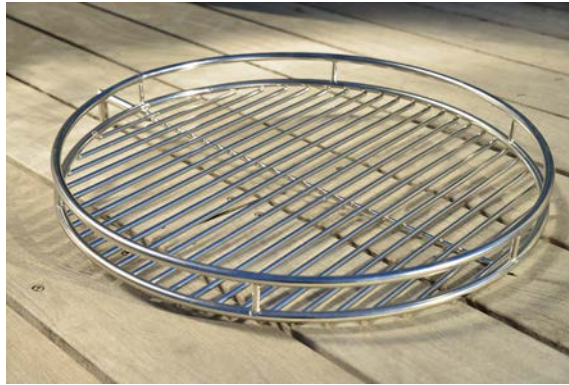

Shine XL

RRP: \$7999

Marine Grade
Stainless steel.
Complete with, 4x
industrial castor
wheels, 40mm thick
firebricks, glass door
on rail, ash draw,
fully insulated wall,
dome and flue.

Grill RRP: \$399

An Essential part of any outdoor cooker, either when entertaining or at home with family. Made from commercial grade heavy duty stainless steel for durability.