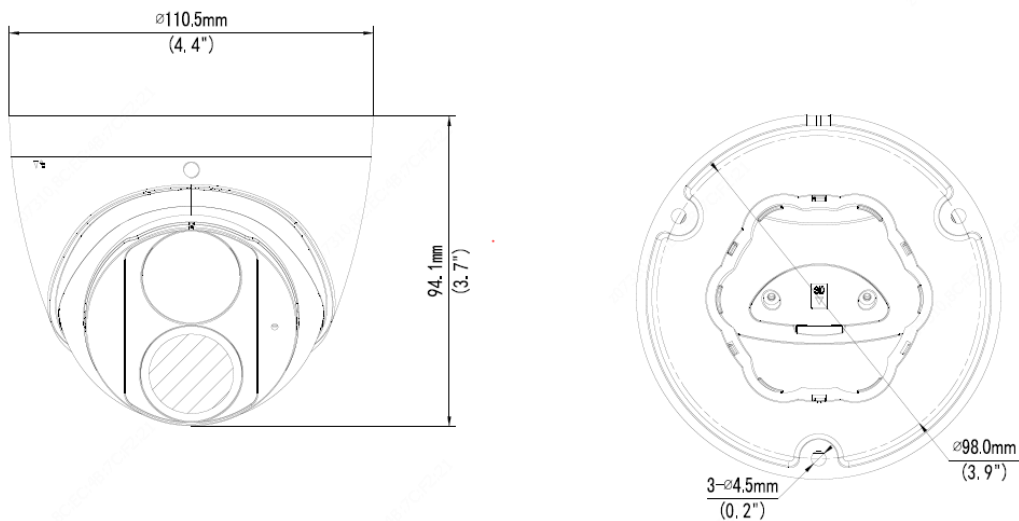

Environment	CE-RoHS (2011/65/EU;(EU)2015/863); WEEE (2012/19/EU); Reach (Regulation (EC) No 1907/2006)
Protection	IP67 (IEC 60529:1989+AMD1:1999+AMD2:2013)
<b>General</b>	
Power	DC 12V±25%, PoE (IEEE 802.3af)
	Power consumption: Max 4.0W
Power Interface	Ø 5.5mm coaxial power plug
Dimensions (Ø x H)	Φ110.5 x 94.1mm (Φ4.4" x 3.7")
Net Weight	0.425kg (0.93lb)
Material	Metal
Operating Conditions	-30°C ~ 60°C (-22°F ~ 140°F), Humidity: ≤95% RH (non-condensing)
Storage Environment	-30°C ~ 60°C (-22°F ~ 140°F), Humidity: ≤95% RH (non-condensing)
Surge Protection	4KV
Reset Button	N/A

## Dimensions