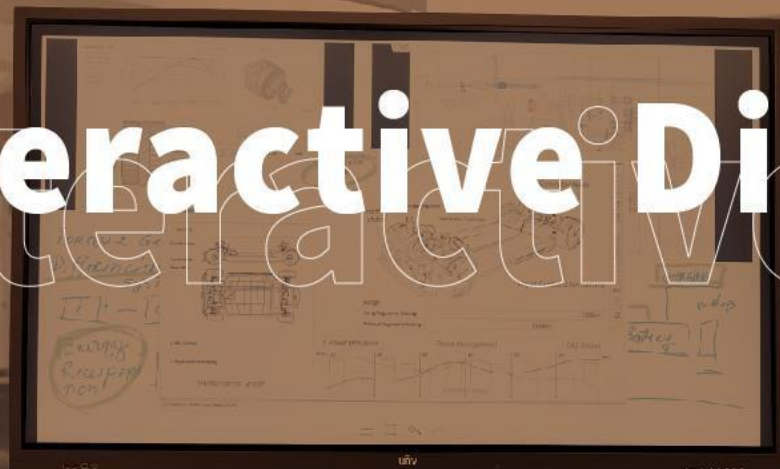

# Smart Interactive Display

Collaboration to  
create a better  
future

Model: MW3565/75/86-T

Embedded with Powerful Android System,  
Brings Efficient Collaboration in the Meeting

65" 75" 86" 4K Ultra HD Display and  
Smooth Writing Brings Extraordinary Meeting Experience

# Smart Interactive Display

**Integrated projector, computer, speaker, TV, writing board and PAD in one device**

***65" 75" 86" 4K Ultra HD Display and Smooth Writing  
Brings Extraordinary Meeting Experience***