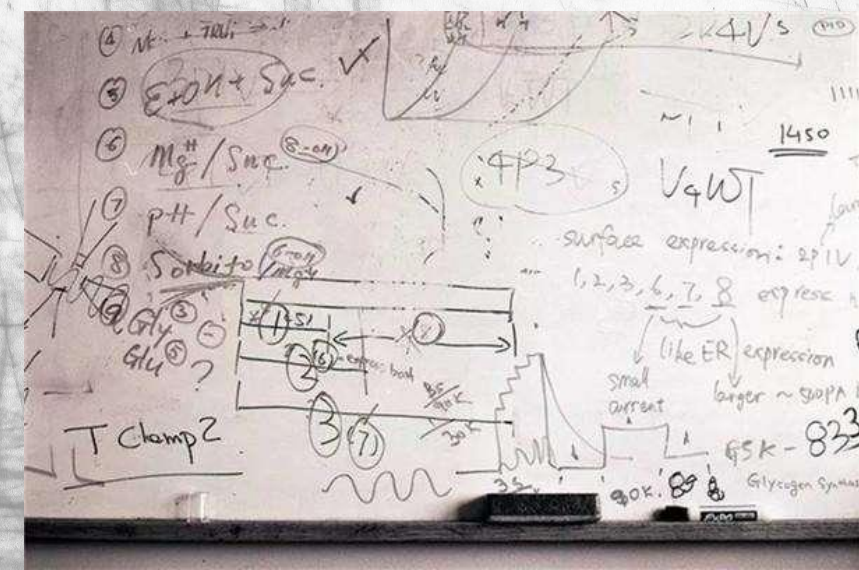

Really difficult to be cleaned, and it will produce too much dust.