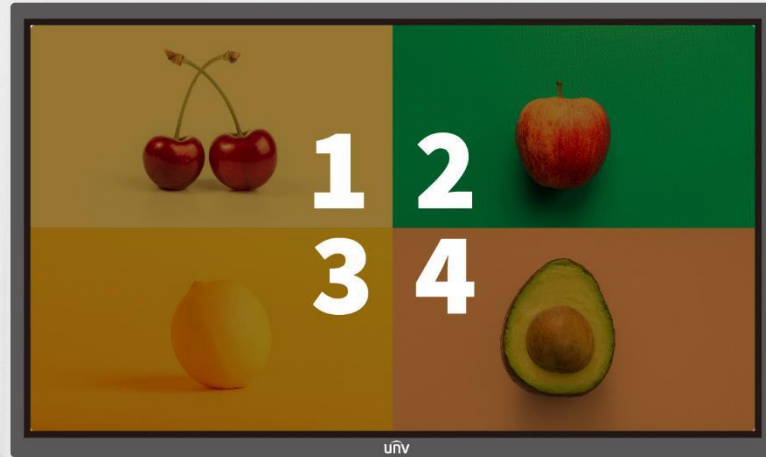

Multi-screen Interaction without Cable Limitation

- Easy connections.
- Share photos and documents wirelessly on the big screen via PC, smart phones and PAD.
- Support up to 4 devices screen mirroring at the same time, and provide you with a clear comparison.
- Two-way operations create flexible and efficient interactions.