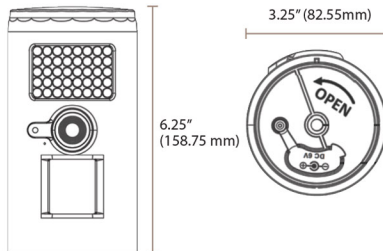

WATCHMAN

OPTEX
Sensing Innovation

PIR-IR LED-CAMERA WATCHMAN

Specifications

Model: WATCHMAN	
Operating Temperature	14° to 104°F (-10° to 40°C)
Operating Humidity	5% - 90%
Dust/Water Protection	IP66
Sensor	8 Mega Pixels MAX, real 5 Mega Pixels
Lens	Standard Lens, 50 deg., PIR angle: 48 deg.
Infrared Light	40 pcs no glow IR 940nm LED
Photo Burst	1-9 burst (programmable)
Video	1280 x 720 pixels / 20fps with audio
Video Format	Motion JPEG
White Balance	Auto
Stamp	Date, Time stamped on still image / video
Time Lapse	5 - 300 seconds (programmable)
Display	Built in 1.5" black and white LCD display
Coverage Testing	Laser beam, to identify capture area
Memory Expansion	Up to 32GB SD Card (not included)
TV Out	Yes, NTSC / PAL
Audio	Yes, video mode only
Battery	Size C x 4 pcs (not included)
Power (External)	DC 6 Volt power adaptor (sold separately)
Security Authentication	FCC, CE, RoHS

The compact size of the battery-powered, all-in-one WATCHMAN allows for quick and easy setup in multiple indoor and outdoor applications!

WATCHMAN Features

- Focusing 1.5m to Infinity
- Effective viewing angle 50 degrees
- PIR effective detection angle 48 degrees
- Invisible infrared
- 1-9 burst still pictures or up to 5 min video with audio
- Still image up to 8 Mpixel
- Video HD720p or VGA 640 x 480
- SD Card slot (SD card not included)
- USB Out
- AV out