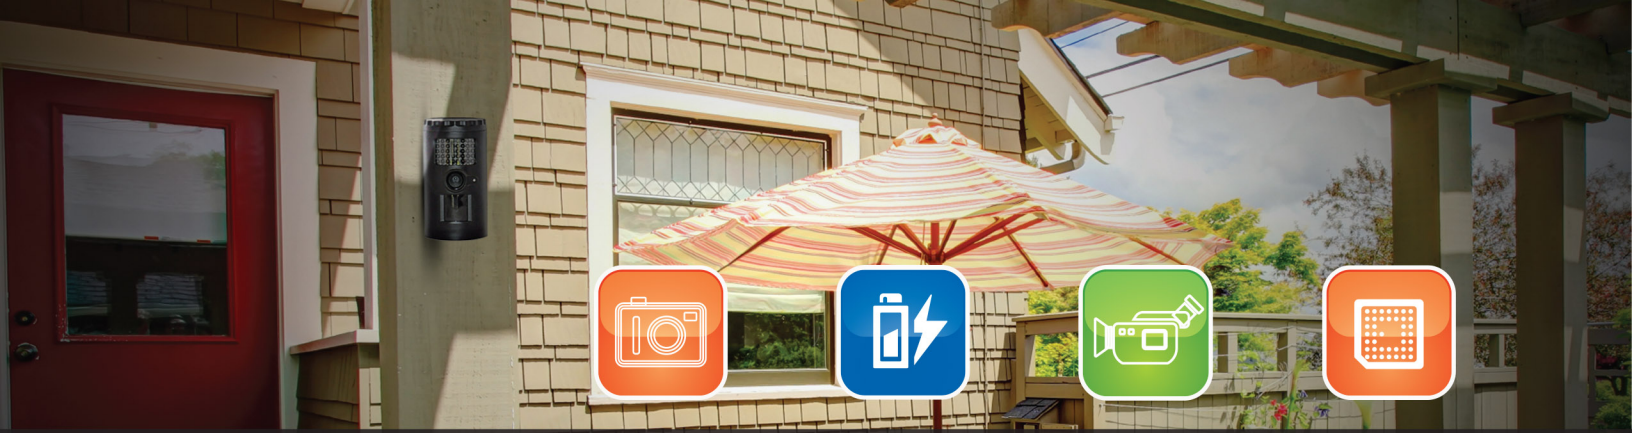

**BATTERY
POWERED
INDOOR
OUTDOOR
WEATHER
PROOF**

**PIR
IR LED
CAMERA
ALL-IN-ONE**

Digital Cam

Battery Powered

720P Video

IR LED

USB Output

Day / Night

WATCHMAN

OPTEX
Sensing Innovation

PIR-IR LED-CAMERA WATCHMAN

Specifications

Model: WATCHMAN	
Operating Temperature	14° to 104°F (-10° to 40°C)
Operating Humidity	5% - 90%
Dust/Water Protection	IP66
Sensor	8 Mega Pixels MAX, real 5 Mega Pixels
Lens	Standard Lens, 50 deg., PIR angle: 48 deg.
Infrared Light	40 pcs no glow IR 940nm LED
Photo Burst	1-9 burst (programmable)
Video	1280 x 720 pixels / 20fps with audio
Video Format	Motion JPEG
White Balance	Auto
Stamp	Date, Time stamped on still image / video
Time Lapse	5 - 300 seconds (programmable)
Display	Built in 1.5" black and white LCD display
Coverage Testing	Laser beam, to identify capture area
Memory Expansion	Up to 32GB SD Card (not included)
TV Out	Yes, NTSC / PAL
Audio	Yes, video mode only
Battery	Size C x 4 pcs (not included)
Power (External)	DC 6 Volt power adaptor (sold separately)
Security Authentication	FCC, CE, RoHS

NOTE: Specifications may change without notice. The Watchman is not a theft prevention unit. OPTEX can not assume responsibility for a theft, should it occur.

Application Examples

Indoor or outdoor, the WATCHMAN is perfect for residential applications. Capture images or video of daily activity, deliveries, trespassing or vandalism.

The compact size of the battery-powered, all-in-one WATCHMAN allows for quick and easy setup in multiple indoor and outdoor applications!

WATCHMAN Features

- Focusing 1.5m to Infinity
- Effective viewing angle 50 degrees
- PIR effective detection angle 48 degrees
- Invisible infrared
- 1-9 burst still pictures or up to 5 min video with audio
- Still image up to 8 Mpixel
- Video HD720p or VGA 640 x 480
- SD Card slot (SD card not included)
- USB Out
- AV out