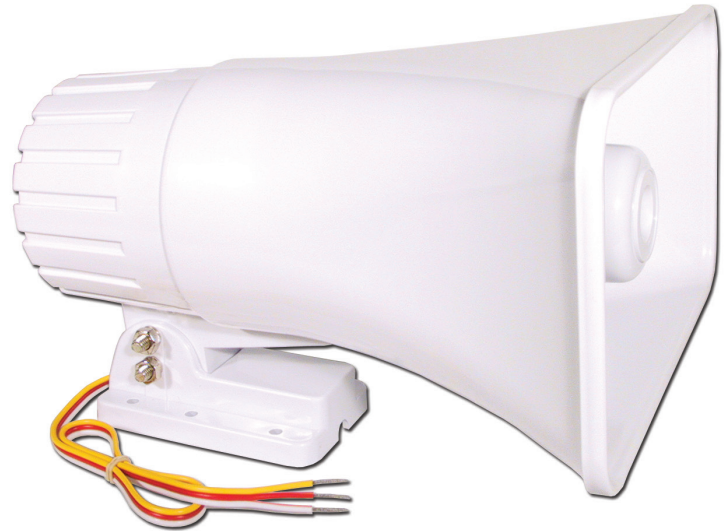

Exterior Dual Tone Siren

ELK-SS30

**LIFETIME
WARRANTY**

FEATURES

- Two Tones, Yelp & Steady
- Pre-Wired for Easy Installation
- Easy To Mount
- Interior or Exterior use
- UL Listed (File # S24906)
- Lifetime Limited Warranty

SPECIFICATIONS

- Operating Voltage: 12 Volts DC
- Sound Level: 122 db @ 1 meter, 13.8 VDC
- Current Draw: 1A @ 13.8 VDC
- Operating Temperature Range: 4° to 140° F (-20° to 60° C)
- Size: 8" x 4.7" x 9.6 deep" (200mm x 120mm x 245mm)
- Color: White

WIRING INSTRUCTIONS:

Yellow: Steady Tone (+)
Red: Yelp Tone (+)
White: Common (-)

Solutions for Serious Security and Automation Professionals

(800) 797-9355 | www.elkproducts.com