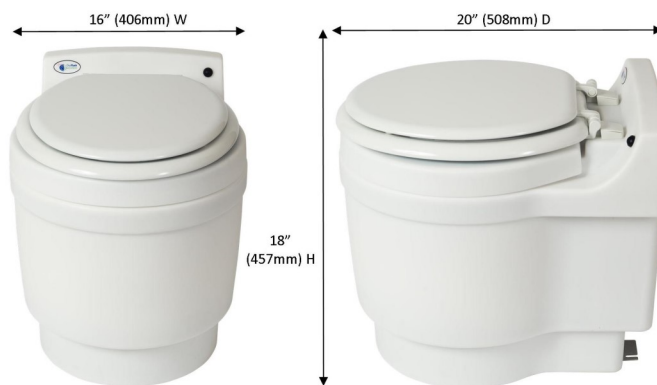

For comfort, the seat and height are standard toilet sizes. When done, users simply push the flush button as they would with a traditional toilet. However, instead of requiring water, extensive plumbing or expensive chemicals, the proprietary Laveo double-layered barrier bag automatically encloses urine and stool in a spill-resistant, odorless way. The dispenser automatically brings in new, clean barrier bag material for the next flush.

Each barrier bag cartridge can handle an average of 15 flushes. Once full, a cartridge may be easily removed and stored on-site in a sanitary, odorless way. When available, the cartridge may be discarded in a trash container. There is no dirty water to dump or chemicals to pour. Installing a new cartridge, either on the water or while docked, takes less than one minute.

The self-contained Laveo Dry Flush portable toilet uses 12V DC power with 4.9 amp flush and 0.0 amp idle. Power options include long-life rechargeable batteries, solar chargers and AC adaptors. A charger cable is included. Other options include handrails and privacy shelters. The "go anywhere" Laveo toilet may be easily removed, utilized elsewhere, and re-installed on the ice or along the shoreline whenever needed.

Add it all up, and Laveo Dry Flush is an excellent choice and a smart investment in comfort and convenience during your year-round fishing trips!

Options include: privacy shelter; solar charger; rechargeable battery; battery charger; support rails; and mounting bracket. Visit our website for more details and to purchase online.