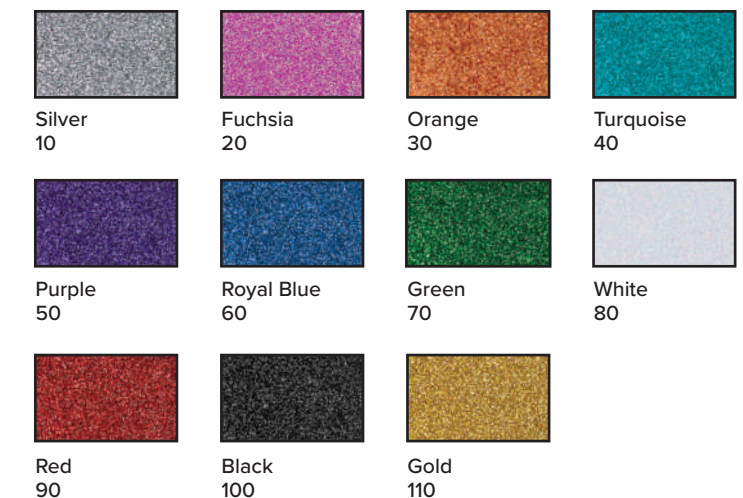

Lyre
8017

Treble Clef
8022

Oval
8014

Pom Poms
8018

Single Note
8011

Softball
8020

Star
8002

Dancer
8007

CHOOSE YOUR COLOR

To order, please provide both the patch's design and color number. For example, a heart in fuchsia would be 8001-20. Color Burst Patches may not be available at your school. See your Balfour representative for more information.

Additional charges may apply on Color Burst patches. Colors may vary

THIS IS YOUR YEAR!

IT'S YOUR TIME TO SHINE, CLASS OF '24.

WE'RE YOUR ONE-STOP-SHOP.
Get your Class of 2024 Grad Gear, Class Rings,
Letter Jackets, and Caps and Gowns!