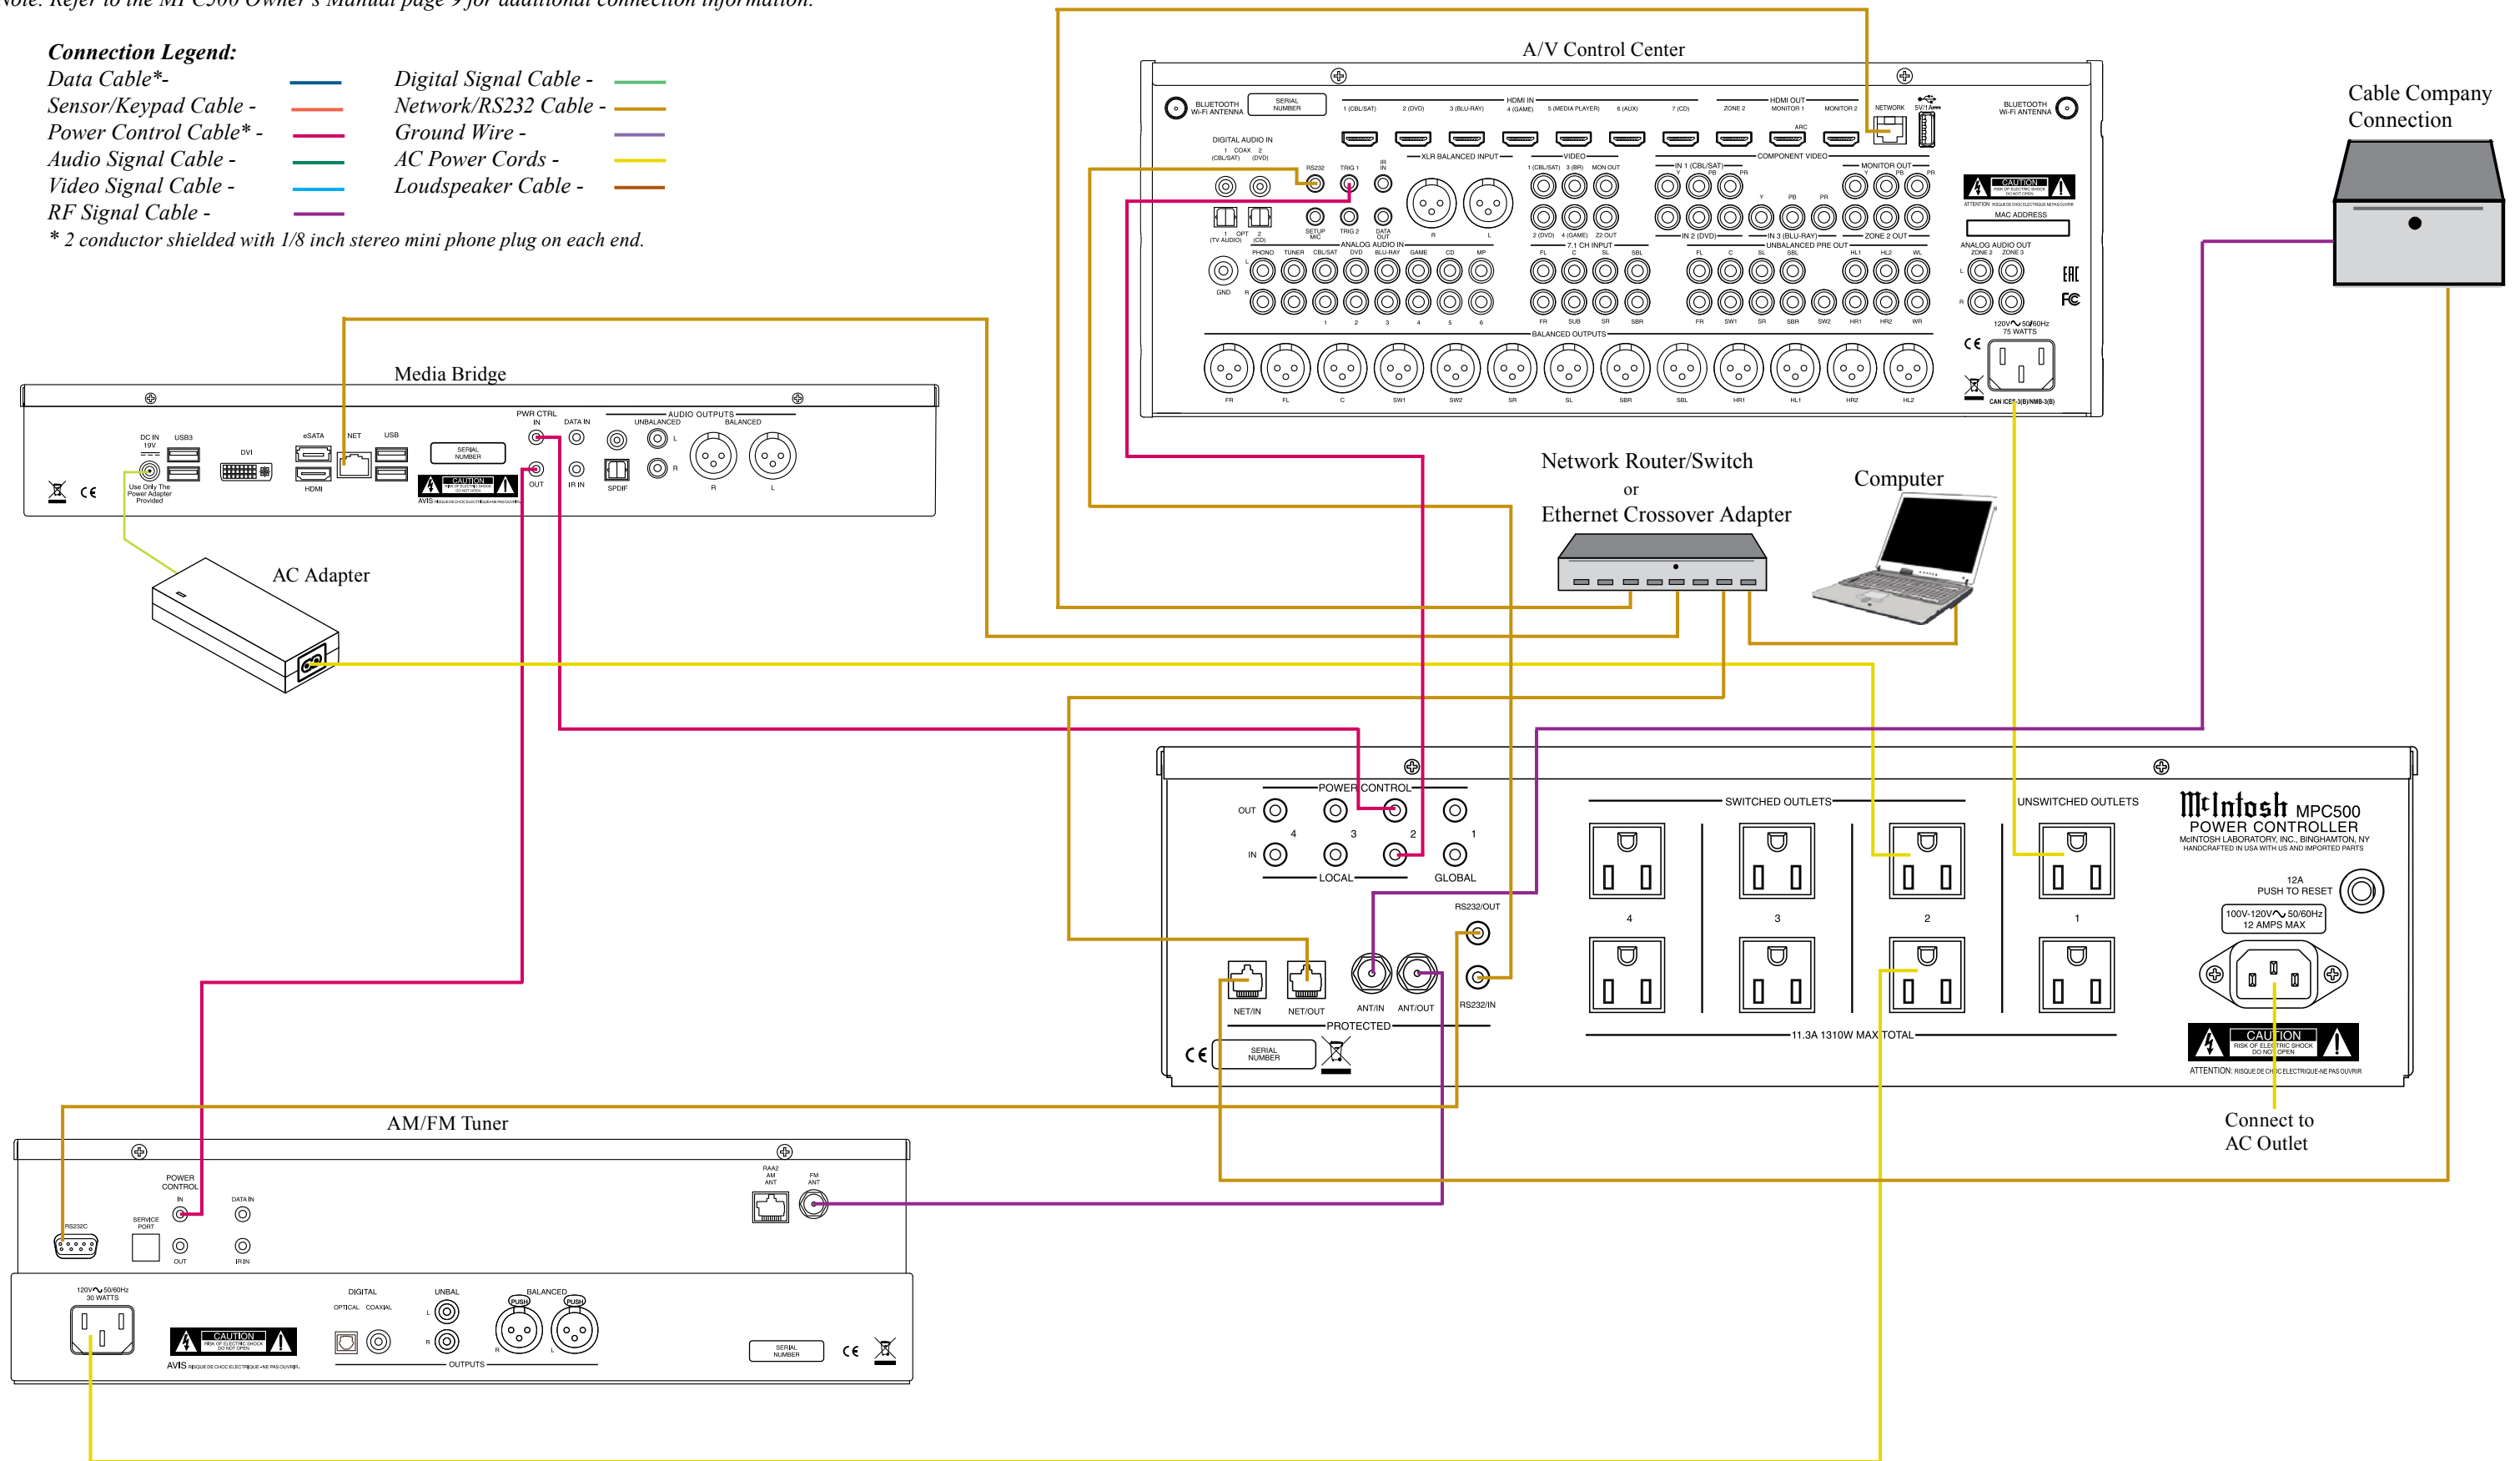

Note: Refer to the MPC500 Owner's Manual page 9 for additional connection information.

Connection Legend:

- Data Cable* - — Digital Signal Cable - —
 - Sensor/Keypad Cable - — Network/RS232 Cable - —
 - Power Control Cable* - — Ground Wire - —
 - Audio Signal Cable - — AC Power Cords - —
 - Video Signal Cable - — Loudspeaker Cable - —
 - RF Signal Cable - —
- * 2 conductor shielded with 1/8 inch stereo mini phone plug on each end.

Note: Refer to the MPC500 Owner's Manual page 11 for additional connection information.

Connection Legend:

- Data Cable* - — Digital Signal Cable - —
 - Sensor/Keypad Cable - — Network/RS232 Cable - —
 - Power Control Cable* - — Ground Wire - —
 - Audio Signal Cable - — AC Power Cords - —
 - Video Signal Cable - — Loudspeaker Cable - —
 - RF Signal Cable - —
- * 2 conductor shielded with 1/8 inch stereo mini phone plug on each end.