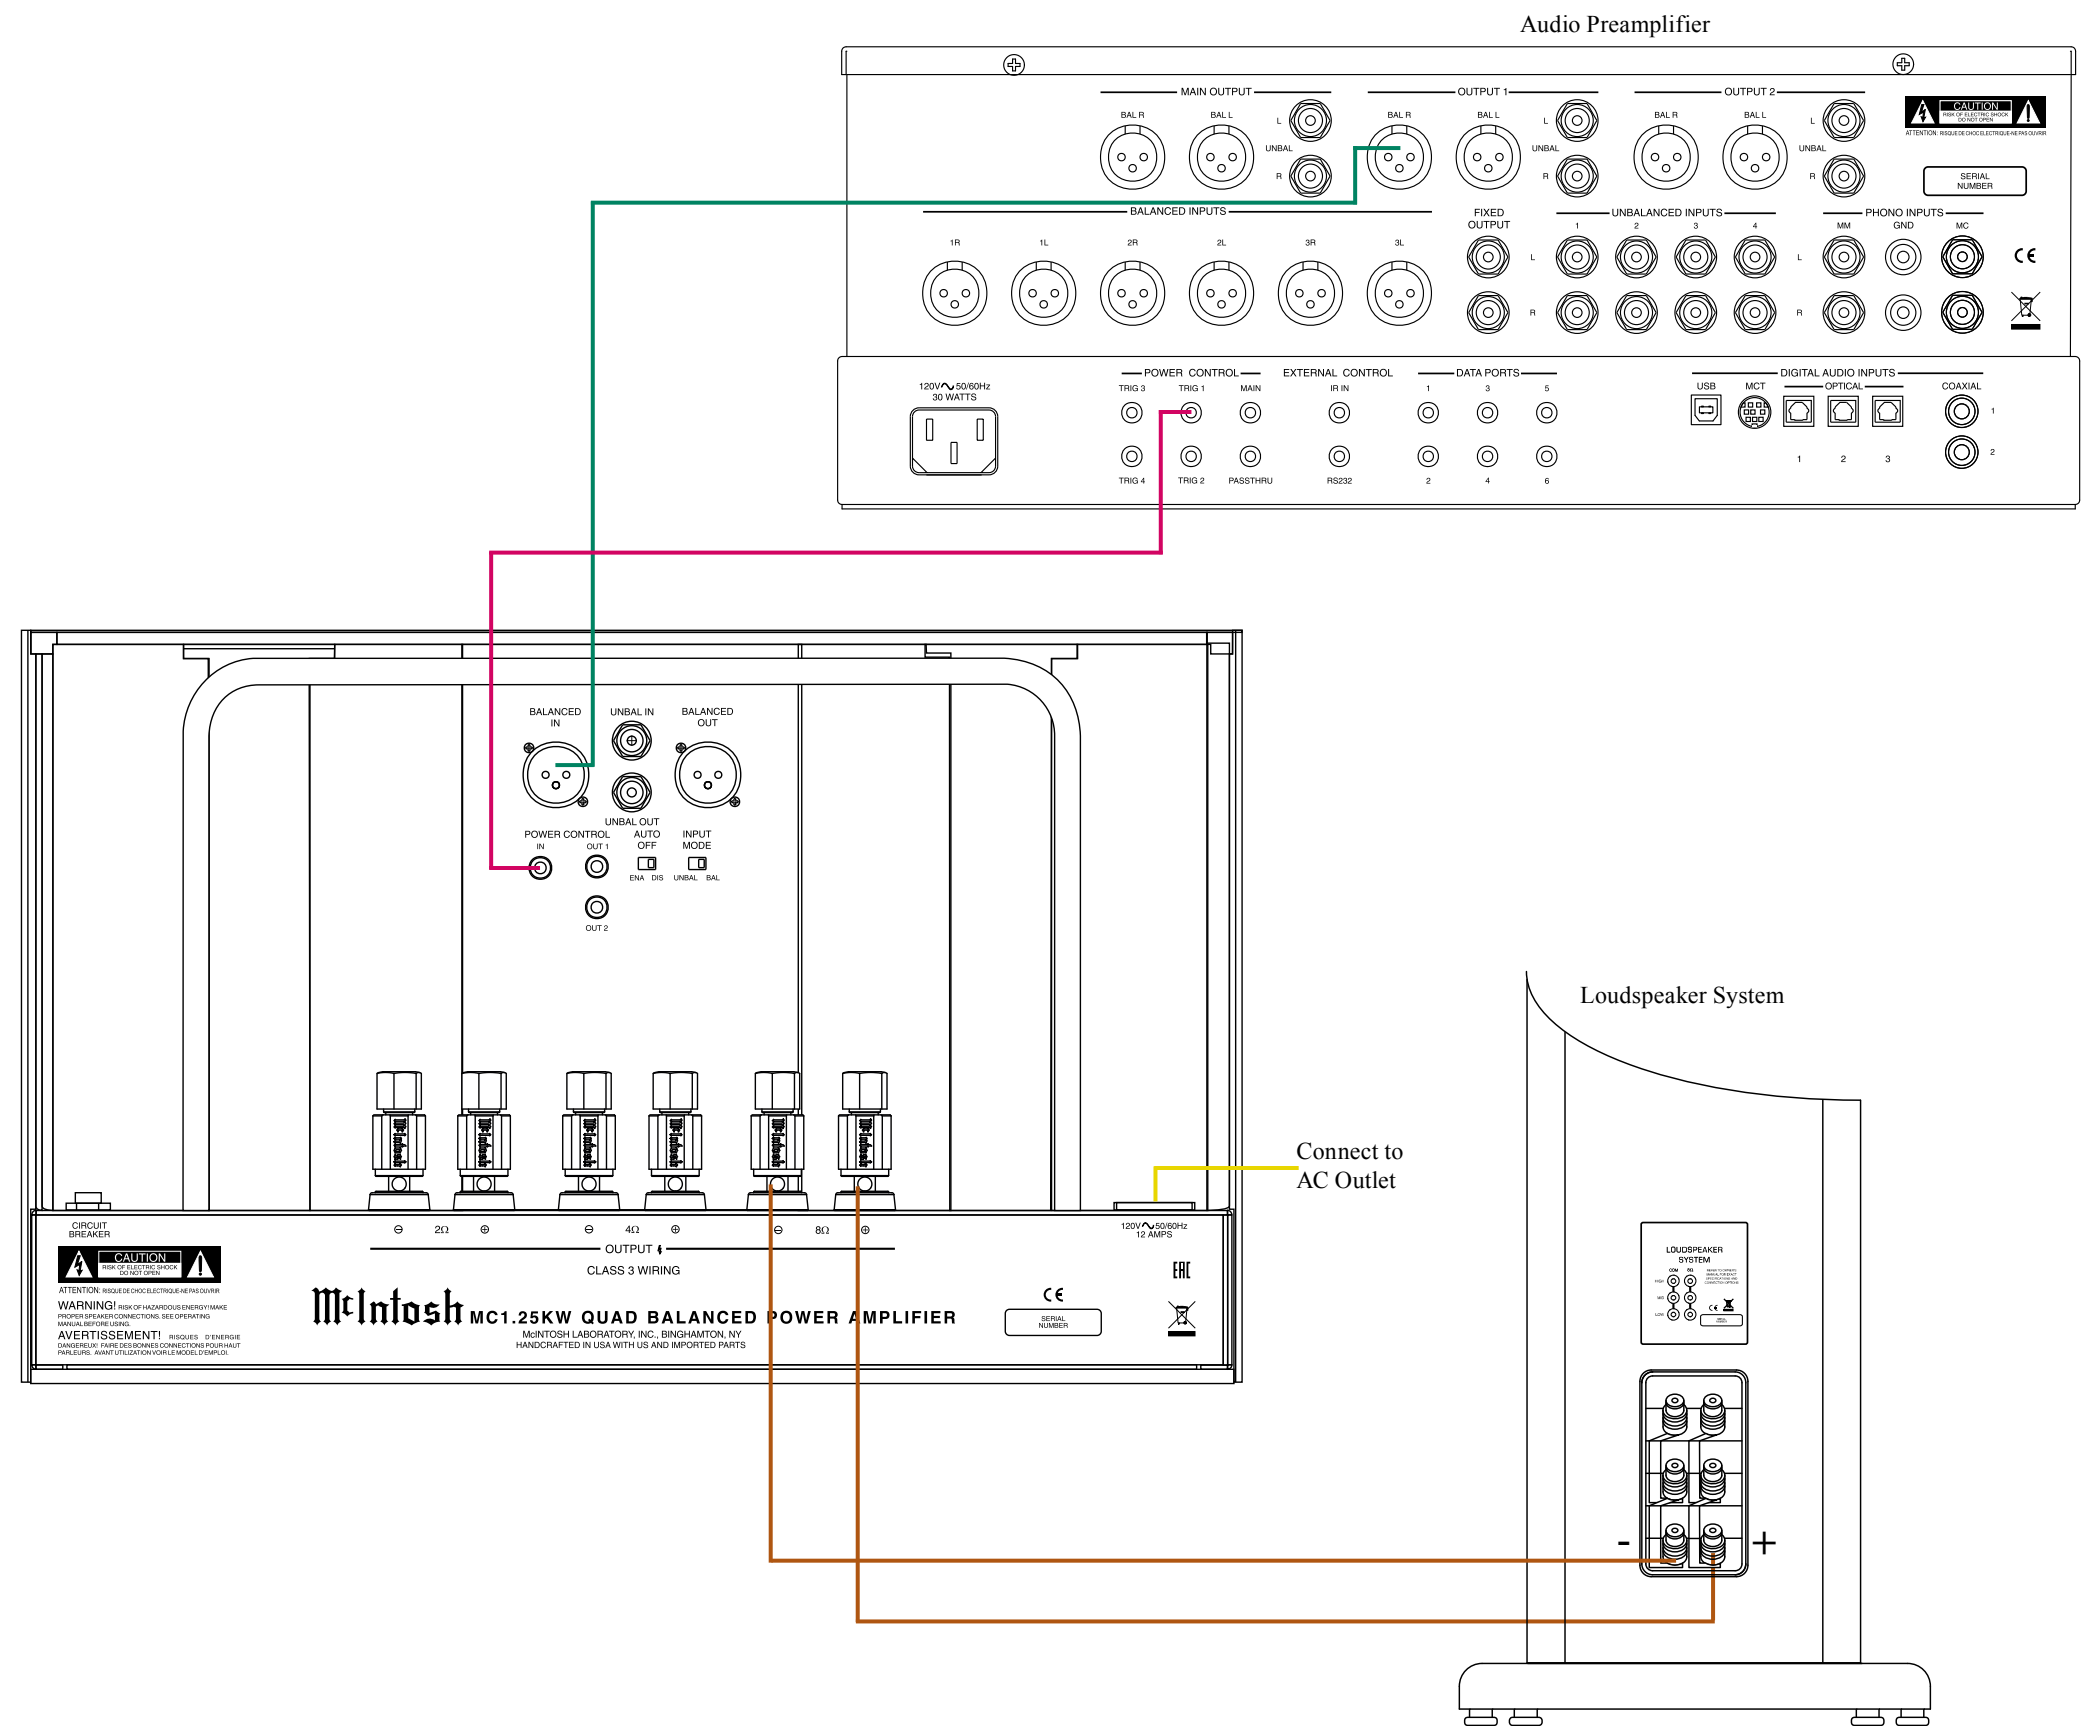

Note: Refer to the MC1.25KW Owner's Manual page 8 for additional connection information.

Connection Legend:

- Data Cable* - — Digital Signal Cable - —
 - Sensor/Keypad Cable - — Network/RS232 Cable - —
 - Power Control Cable* - — Ground Wire - —
 - Audio Signal Cable - — AC Power Cords - —
 - Video Signal Cable - — Loudspeaker Cable - —
 - RF Signal Cable - —
- * 2 conductor shielded with 1/8 inch stereo mini phone plug on each end.

Note: Refer to the MC1.25KW Owner's Manual page 10 for additional connection information.

Connection Legend:

- Data Cable* - — Digital Signal Cable - —
 - Sensor/Keypad Cable - — Network/RS232 Cable - —
 - Power Control Cable* - — Ground Wire - —
 - Audio Signal Cable - — AC Power Cords - —
 - Video Signal Cable - — Loudspeaker Cable - —
 - RF Signal Cable - —
- * 2 conductor shielded with 1/8 inch stereo mini phone plug on each end.