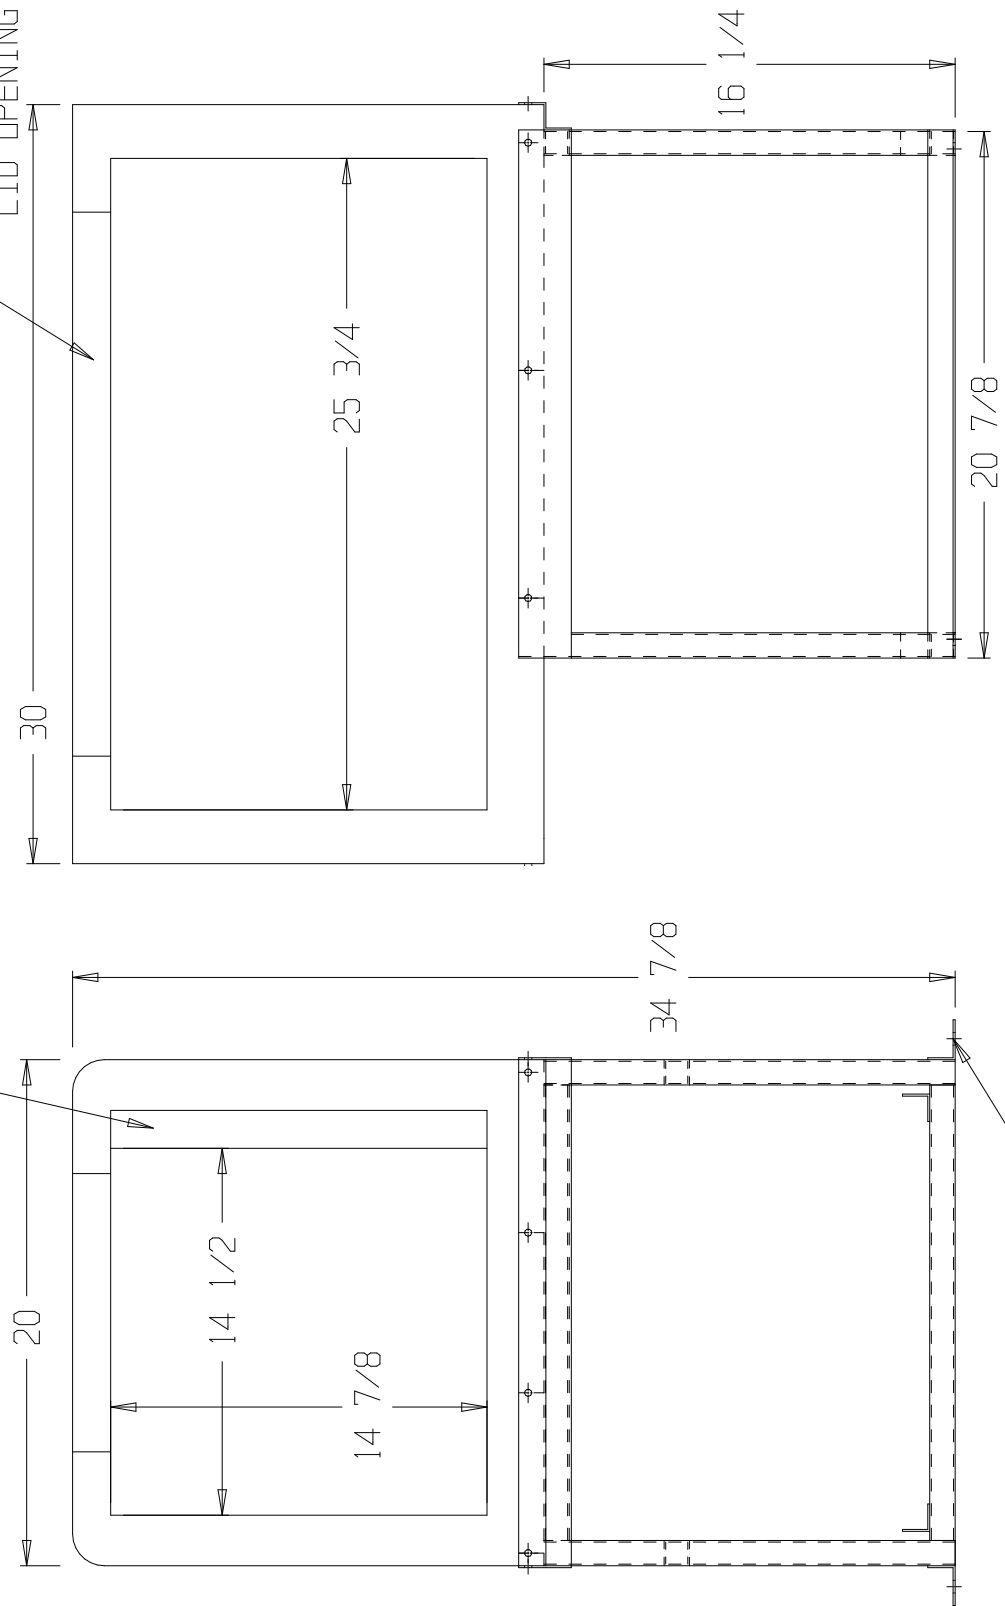

REV.		C. NELSON MFG.	
TITLE: VBD-3688M MOTOR END MOUNT			
USED ON: N/A			1 OF 1
DWN. BY: PAC	PART NO.:		VBD3688E
DATE: 02/11/08			REV. NR
SCALE: AUTO			

+26 F COLDOPLATE

11 X 21 1/2 LID OPENING

BOLTED TO BOTTOM OF TRUCK WITH (2) 1/2-13 HHCS BOTH SIDES

REVISIONS

C. NELSON MFG.

DWN: PAC	DATE: 03/08/95	TITLE: TRUCK COOLER
CHK:	DATE:	
APD:	DATE:	
SCALE: 1/8	PRODUCT CODE: INVBS2SHORTSE	
SIMILAR TO:	SHIP ORDER No.:	
INITIAL USAGE: YBS2		

PART No. : 22917	REV
	NR