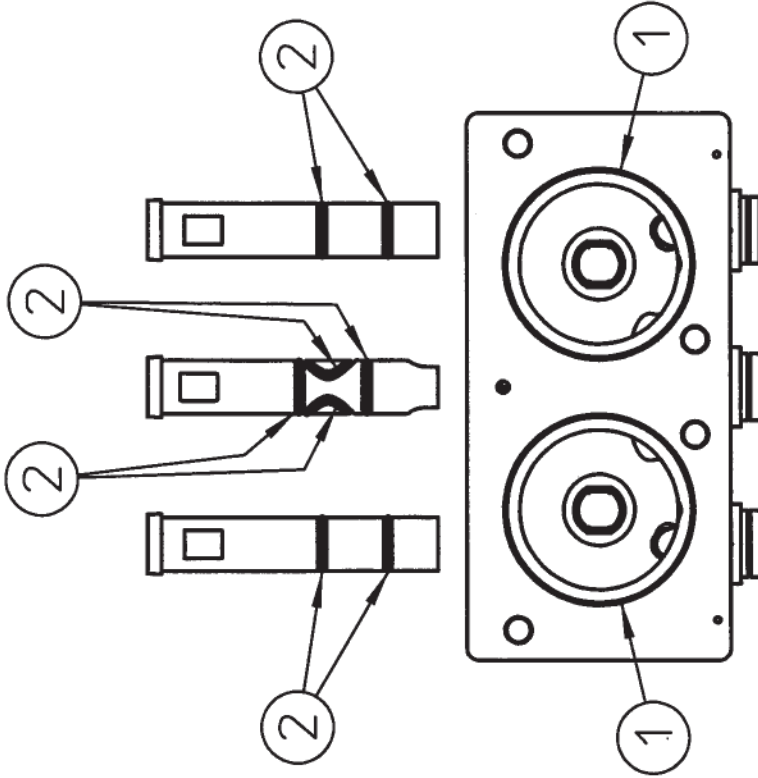

HC184233

GRAVITY SOFT SERVE DISPENSING HEAD

REV 01

ELECTRO FREEZE Soft Serve Model SL500

PART NO. 2
HC160501

BACKSIDE
OF
DISPENSE HEAD

O-RING CHART

PH. NO. 309-755-4553

H.C. DUKE & SON, INC.

HC184233

MIX FEED REGULATOR

REV 01

PART NO.
HC160607

1

PH. NO. 309-755-4553

O-RING CHART