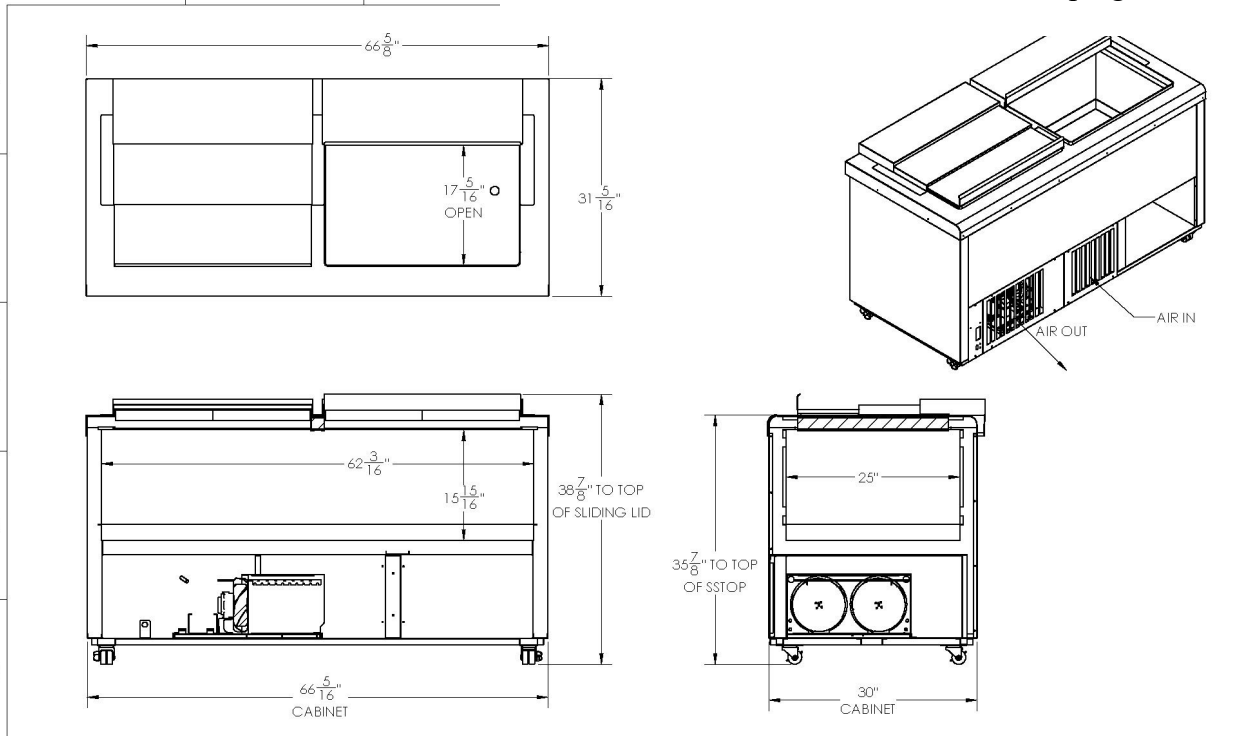

MODEL BD10SE-RB with 3 Piece Telescoping slide lids