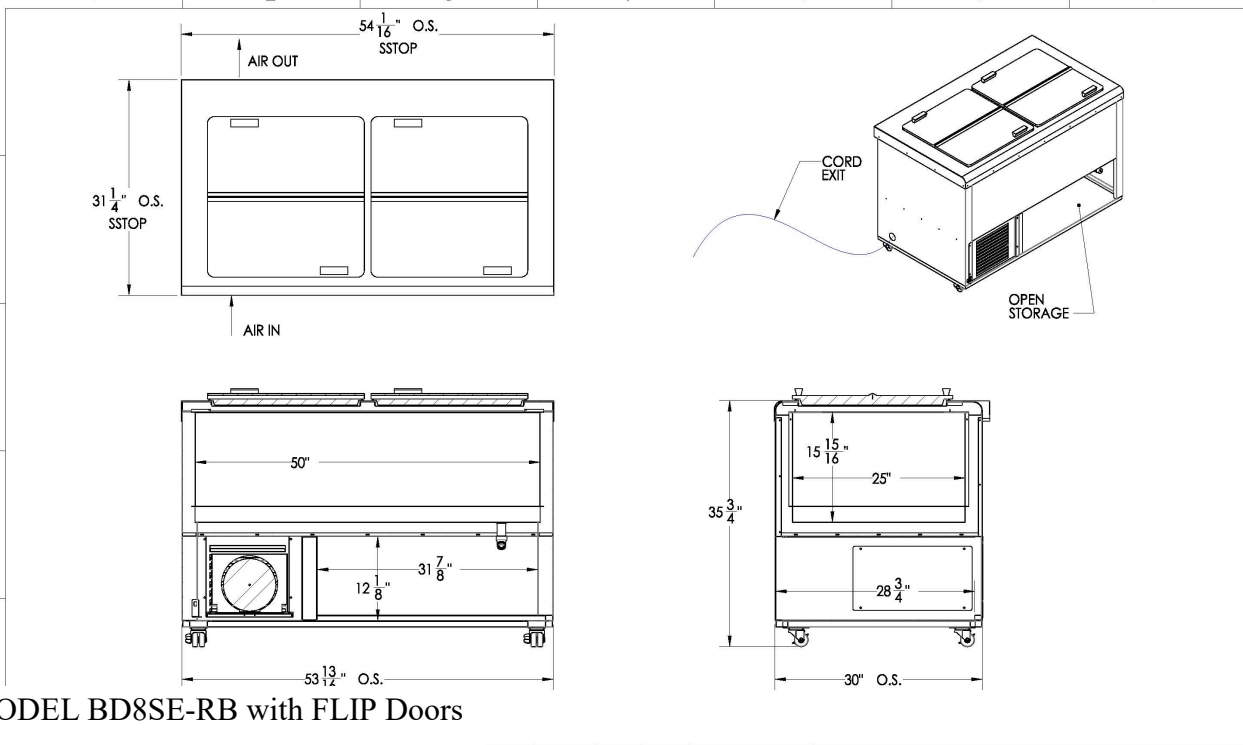

www.cnelson.com .. sales@cnelson.com
265 N. Lake Winds Pkwy.
Oak Harbor, OH 43449
419-898-3305 fax 419-898-4098

MODEL BD8SE-RB with FLIP Doors