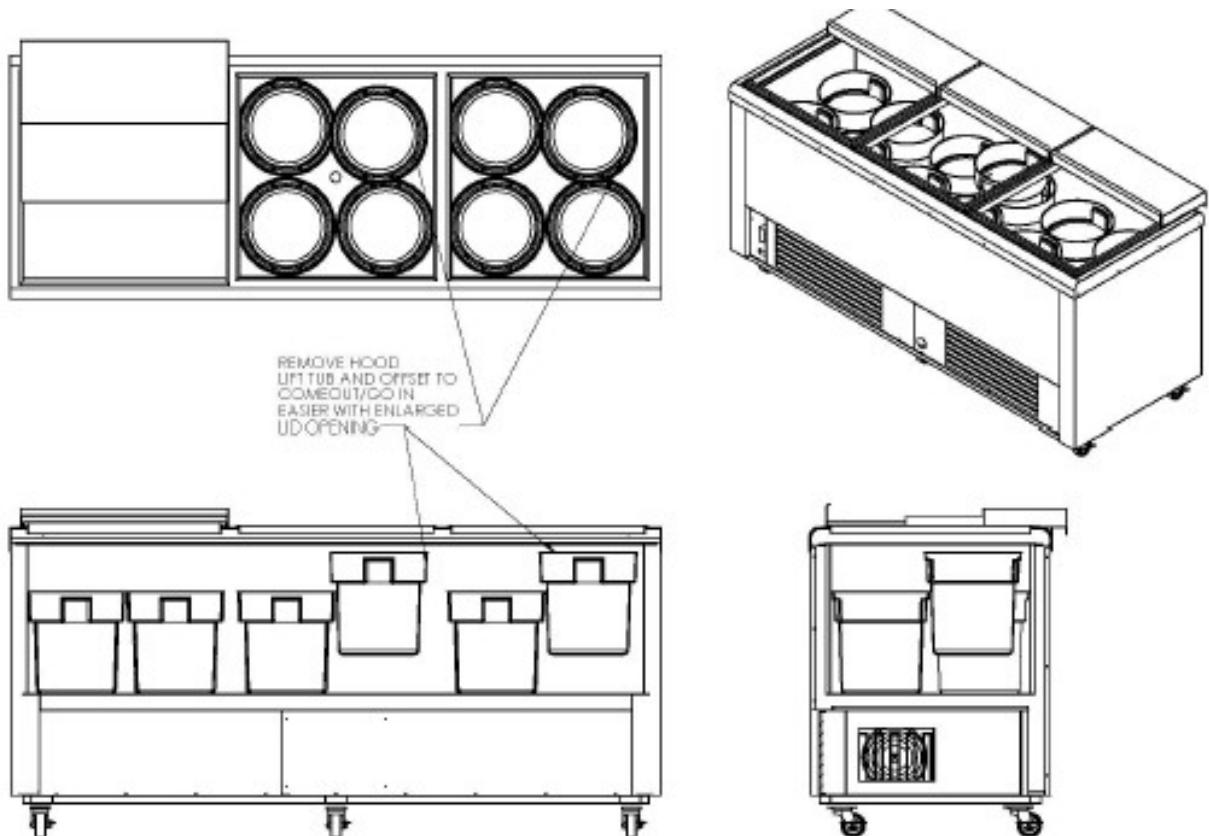

- One piece 22 ga. 304 stainless steel, all corners welded (no corner pieces or raw edges, ever),
- Galvanized steel reinforced sub-top beneath the stainless top,
- Anti-condensate heater wires on galvanized sub-top to prevent condensation on cabinet top,
- 24 ga stainless steel interior. Optional 22 ga. 304 stainless steel exterior,
- Copper tubing cold wall type evaporator attached to liner wall,
- Forced air condensing unit (clog free design on all BD models) on glide-out base for efficient operation and built-in applications,
- Base of cabinet to be constructed of 16 ga. Galvanized steel,
- Poured-in place urethane foam insulation with a minimum "K" factor of .13, Lids to be stainless steel top with poured urethane foam insulation and hinged in the center with rubber handles,
- Freezer lid gaskets to be of a molded, one piece, high impact grade ABS plastic, Cabinet to be equipped with a 7-ft power cord, 3 wire, grounded, dead front construction,
- Unit NSF & UL and/or ETL approved.

MODEL BD12SE-RB WITH 3-PC TELESCOPING SLIDING LIDS AND 5 GALLON BUCKETS

www.cnelson.com .. sales@cnelson.com
 265 N. Lake Winds Pkwy.
 Oak Harbor, OH 43449
 419-898-3305 fax 419-898-4098

MODEL BD8SE-RB with FLIP Doors