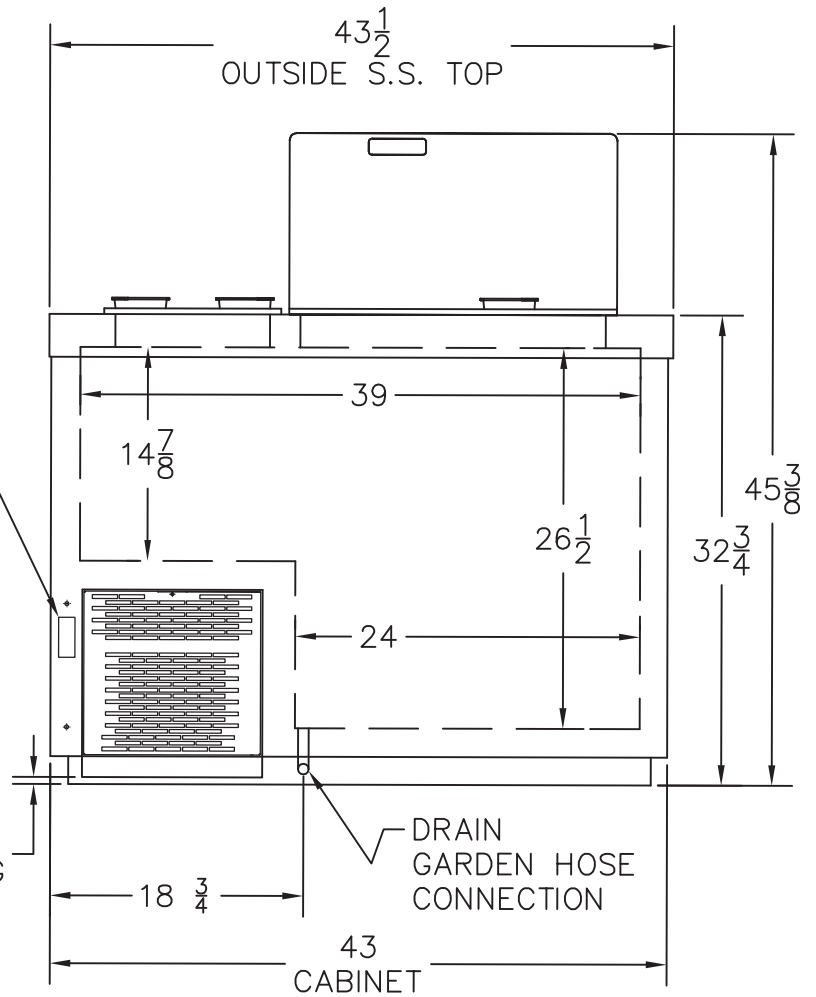

SERVICE CORD
EXTENDS 7'
FROM BASE

DIGITAL
THERMOSTAT

CUT DOWN TO
 $\frac{1}{2}$ " FOR VENTING

HP	Volts	Amps	Wt. lbs
1/3	115/220	8/4	260

REV.	
C. NELSON MFG.	
TITLE: BD6	
USED ON: FINISHED GOODS	1 OF 1
DWN. BY: RMP	PART NO.: BD6
DATE: 06/05/98	
SCALE: AUTO	REV. NR