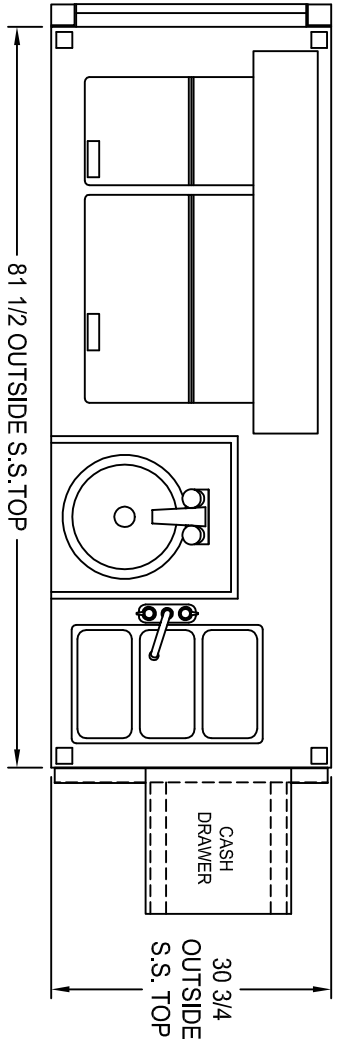

BD8CE-06

BD6CE -05

BD8DIPCE-01

BD4DIPCE-00+

REV.	C. NELSON MFG.		
TITLE:	BD6-DIPCE W/HAND SINK/TRIPLE BOWL SINK		
USED ON:	FINISHED GOODS	1 OF 1	
DWN. BY:	PAC		
DATE:	05-06-09		
SCALE:	AUTO		
PART NO.:	178B		
REV.			NR