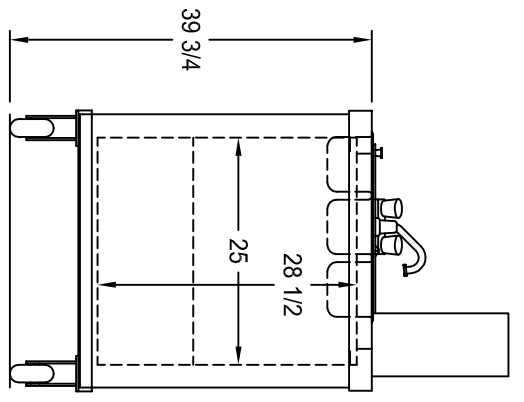

BD8CE-06

BD6CE -05

BD8DIPCE-01

BD4DIPCE-00+

REV.	C. NELSON MFG.		
TITLE:	BD6-DIPCE W/HAND SINK/TRIPLE BOWL SINK		
USED ON:	FINISHED GOODS	1 OF 1	
DWN. BY:	PAC		
DATE:	05-06-09		
SCALE:	AUTO		
PART NO.:	178B		
REV.			NR