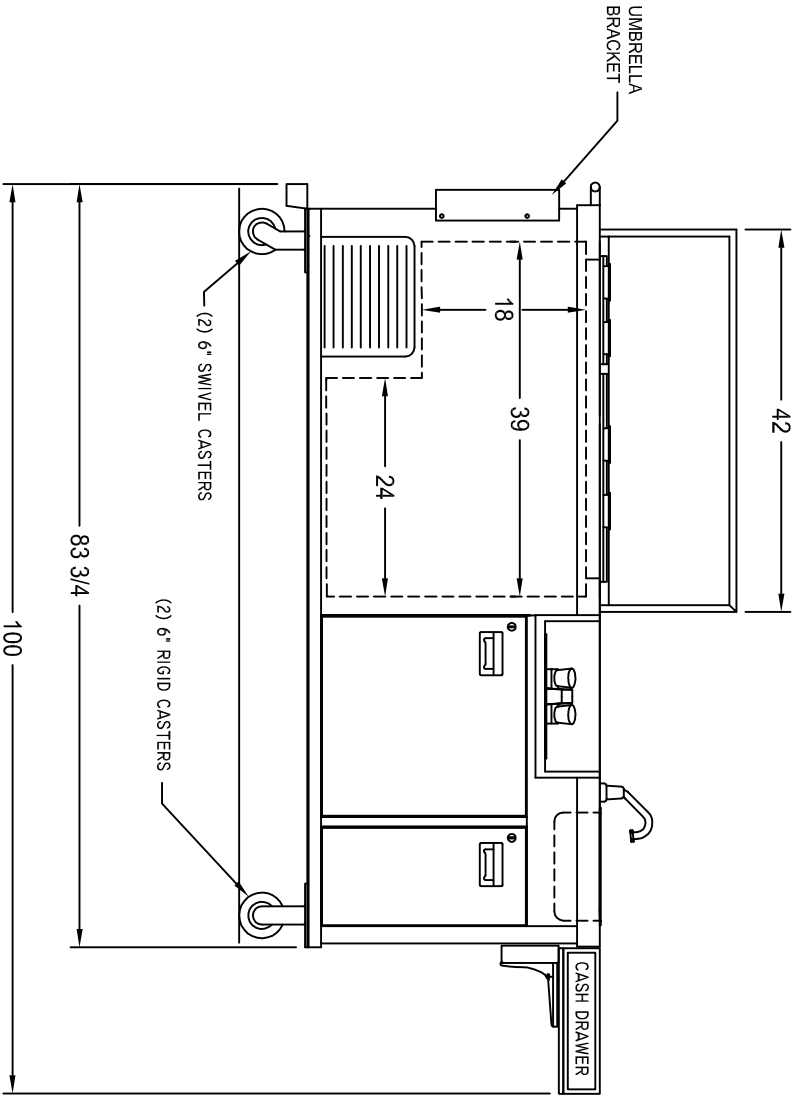

BD8CE-06

BD6CE -05

BD8DIPCE-01

BD4DIPCE-00+

REV.	C. NELSON MFG.		
TITLE:	BD6-DIPCE W/HAND SINK/TRIPLE BOWL SINK		
USED ON:	FINISHED GOODS	1 OF 1	
DWN. BY:	PAC		
DATE:	05-06-09		
SCALE:	AUTO		
PART NO.:	178B		
REV.			NR