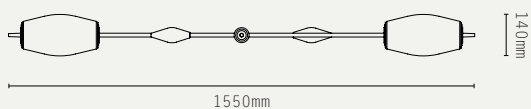

*choose total drop - longer drop available at extra cost

METAL FINISHES:

- ANTIQUE BRASS
- BRONZE
- SATIN BRASS
- SATIN NICKEL

PRODUCT CODES:

- SNV.P2.AB - ANTIQUE BRASS / OPAL GLASS
- SNV.P2.BZ - BRONZE / OPAL GLASS
- SNV.P2.SB - SATIN BRASS / OPAL GLASS
- SNV.P2.SN - SATIN NICKEL / OPAL GLASS