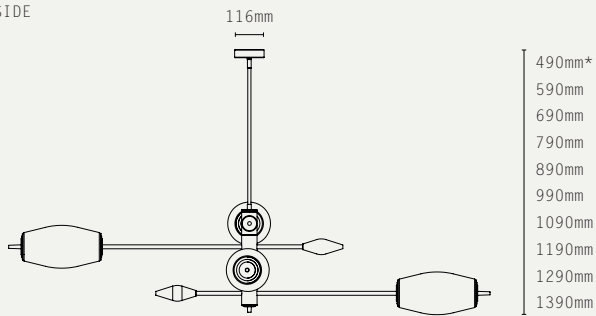

ADDITIONAL INFO:

DESIGNED BY WILL EARL 2021
MADE IN ENGLAND

SIDE

TOP