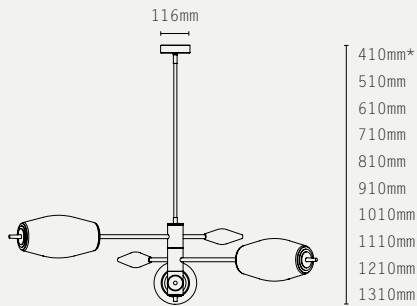

SUPERNOVA 3 PENDANT

LIGHT SOURCE:

E27 LAMP BASE
(20W MAX LED ONLY)

LAMP SUPPLIED:

3 X E27 / 2700K / 5.5W /
470 LUMENS

DIMMABLE:

PHASE (MAINS) DIMMING (USING
SUPPLIED LAMP)

VOLTAGE:

240V AC (CLASS I)

CERTIFICATIONS:

CE / UKCA

MATERIALS:

BRASS, GLASS

WEIGHT:

12.5 KG (APPROX)

HANGING OPTIONS:

DROP ROD AT 100MM INCREMENTS

ADDITIONAL INFO:

DESIGNED BY WILL EARL 2021
MADE IN ENGLAND

SIDE

TOP

*choose total drop - longer drop available at extra cost

METAL FINISHES:

PRODUCT CODES:

SNV.P3.AB - ANTIQUE BRASS / OPAL GLASS
SNV.P3.BZ - BRONZE / OPAL GLASS
SNV.P3.SB - SATIN BRASS / OPAL GLASS
SNV.P3.SN - SATIN NICKEL / OPAL GLASS