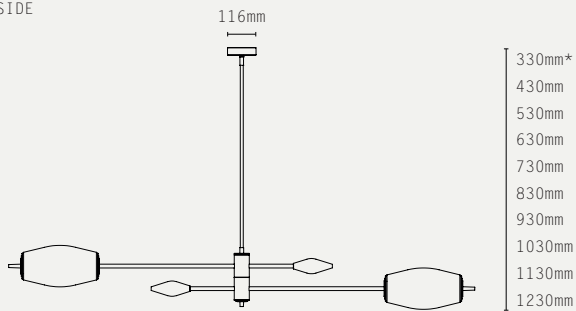

ADDITIONAL INFO:

DESIGNED BY WILL EARL 2021
MADE IN ENGLAND

SIDE

TOP