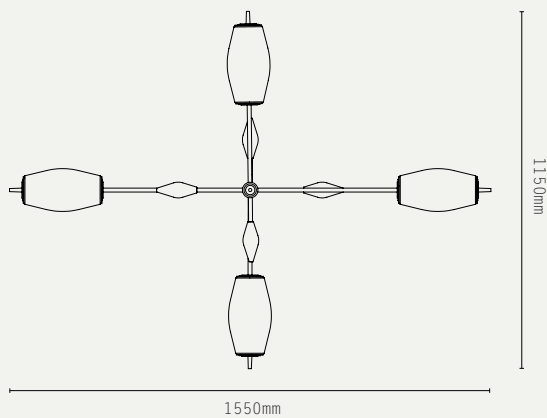

*choose total drop - longer drop available at extra cost