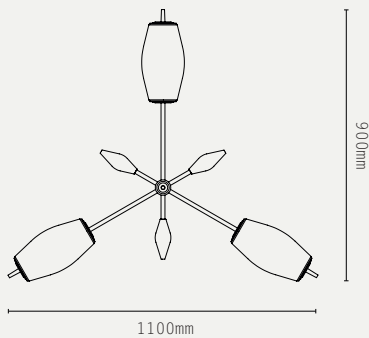

*choose total drop - longer drop available at extra cost