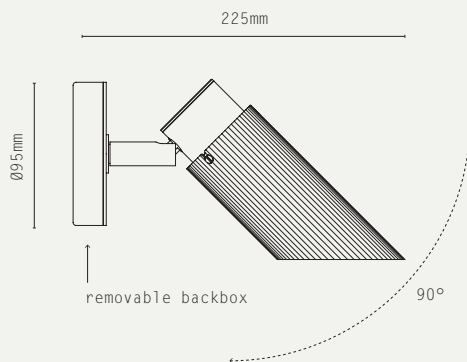

350° ROTATION / 90° TILT
DESIGNED BY WILL EARL 2023

MADE IN ENGLAND

METAL FINISHES:

-  ANTIQUE BRASS
-  BRONZE
-  SATIN BRASS
-  SATIN NICKEL

PRODUCT CODES:

- SPP.C.W.AB - ANTIQUE BRASS
- SPP.C.W.BZ - BRONZE
- SPP.C.W.SB - SATIN BRASS
- SPP.C.W.SN - SATIN NICKEL