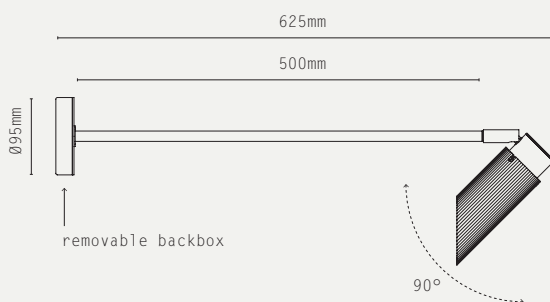

SPOT PRO WALLWASH 500: