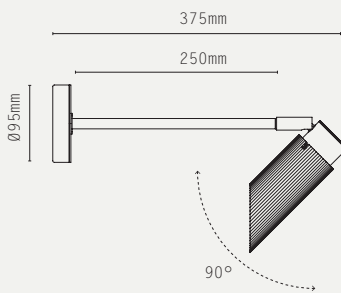

SPOT PRO WALLWASH 250: