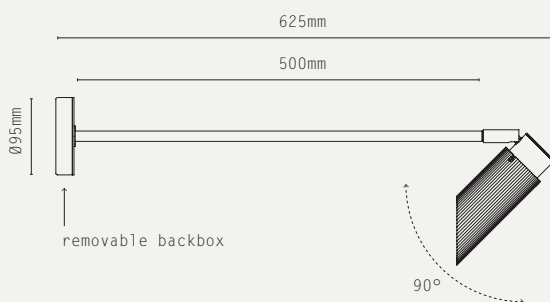

ADDITIONAL INFO:

350° ROTATION / 90° TILT

DESIGNED BY WILL EARL 2023

MADE IN ENGLAND

SPOT PRO WALLWASH 250:

SPOT PRO WALLWASH 500:

METAL FINISHES:

PRODUCT CODES: