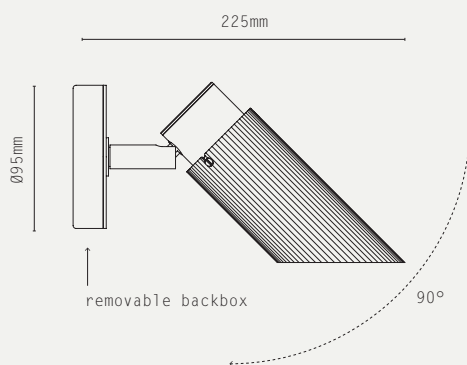

SPOT PRO WALL LIGHT

LIGHT SOURCE:

GU10 LAMP BASE
(12W MAX, LED ONLY)

LAMP SUPPLIED:

1 X GU10 / 2700K / 5W / 350
LUMENS / 97 CRI / 36° BEAM

DIMMING:

PHASE (MAINS) DIMMING

VOLTAGE:

240V AC (CLASS I)

CERTIFICATIONS:

CE / UKCA

MATERIALS:

BRASS

WEIGHT:

0.6 KG (APPROX)

ADDITIONAL INFO:

350° ROTATION / 90° TILT
DESIGNED BY WILL EARL 2023
MADE IN ENGLAND

METAL FINISHES:

- ANTIQUE BRASS
- BRONZE
- SATIN BRASS
- SATIN NICKEL

PRODUCT CODES:

SPP.C.W.AB - ANTIQUE BRASS
SPP.C.W.BZ - BRONZE
SPP.C.W.SB - SATIN BRASS
SPP.C.W.SN - SATIN NICKEL