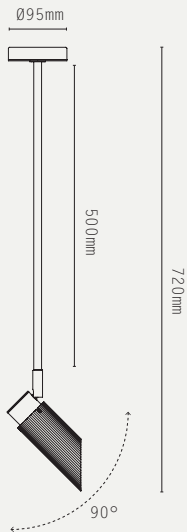

SPOT PRO WALL LIGHT

LIGHT SOURCE:

GU10 LAMP BASE
(12W MAX, LED ONLY)

LAMP SUPPLIED:

1 X GU10 / 2700K / 5W / 350
LUMENS / 97 CRI / 36° BEAM

DIMMING:

PHASE (MAINS) DIMMING

VOLTAGE:

0.6 KG (APPROX)

ADDITIONAL INFO:

350° ROTATION / 90° TILT
DESIGNED BY WILL EARL 2023
MADE IN ENGLAND

METAL FINISHES:

-  ANTIQUE BRASS
-  BRONZE
-  SATIN BRASS
-  SATIN NICKEL

PRODUCT CODES:

SPP.C.W.AB - ANTIQUE BRASS
SPP.C.W.BZ - BRONZE
SPP.C.W.SB - SATIN BRASS
SPP.C.W.SN - SATIN NICKEL

SPOT PRO CEILING LIGHT (DROP ROD)

LIGHT SOURCE:

GU10 LAMP BASE
(12W MAX LED ONLY)

LAMP SUPPLIED:

1 X GU10 / 2700K / 5W / 350
LUMENS / 97 CRI / 36° BEAM

DIMMING:

PHASE (MAINS) DIMMING

VOLTAGE:

DROP ROD

ADDITIONAL INFO:

350° ROTATION / 90° TILT
DESIGNED BY WILL EARL 2023
MADE IN ENGLAND

SPOT PRO CEILING 500:

SPOT PRO CEILING 1000:

METAL FINISHES:

-  ANTIQUE BRASS
-  BRONZE
-  SATIN BRASS
-  SATIN NICKEL