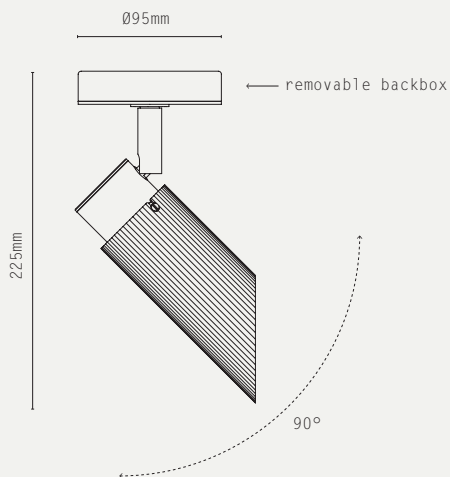

SPP.W50.SB - SATIN BRASS

SPP.W50.SN - SATIN NICKEL

SPOT PRO CEILING LIGHT

LIGHT SOURCE:

GU10 LAMP BASE
(12W MAX, LED ONLY)

LAMP SUPPLIED:

1 X GU10 / 2700K / 5W / 350
LUMENS / 97 CRI / 36° BEAM

DIMMING: