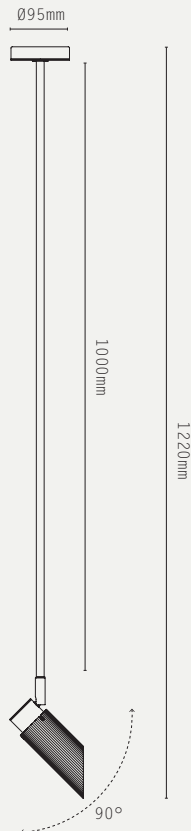

SPOT PRO WALL LIGHT

LIGHT SOURCE:

GU10 LAMP BASE
(12W MAX, LED ONLY)

LAMP SUPPLIED:

1 X GU10 / 2700K / 5W / 350
LUMENS / 97 CRI / 36° BEAM

DIMMING:

PHASE (MAINS) DIMMING

VOLTAGE:

350° ROTATION / 90° TILT
DESIGNED BY WILL EARL 2023
MADE IN ENGLAND

METAL FINISHES:

-  ANTIQUE BRASS
-  BRONZE
-  SATIN BRASS
-  SATIN NICKEL

PRODUCT CODES:

SPP.C.W.AB - ANTIQUE BRASS
SPP.C.W.BZ - BRONZE
SPP.C.W.SB - SATIN BRASS
SPP.C.W.SN - SATIN NICKEL

0.6 KG (APPROX)

ADDITIONAL INFO:

350° ROTATION / 90° TILT
DESIGNED BY WILL EARL 2023
MADE IN ENGLAND

METAL FINISHES:

-  ANTIQUE BRASS
-  BRONZE
-  SATIN BRASS
-  SATIN NICKEL

PRODUCT CODES:

SPP.C.W.AB - ANTIQUE BRASS
SPP.C.W.BZ - BRONZE
SPP.C.W.SB - SATIN BRASS
SPP.C.W.SN - SATIN NICKEL

DROP ROD

ADDITIONAL INFO:

350° ROTATION / 90° TILT
DESIGNED BY WILL EARL 2023
MADE IN ENGLAND

SPOT PRO CEILING 500:

SPOT PRO CEILING 1000:

METAL FINISHES:

-  ANTIQUE BRASS
-  BRONZE
-  SATIN BRASS
-  SATIN NICKEL