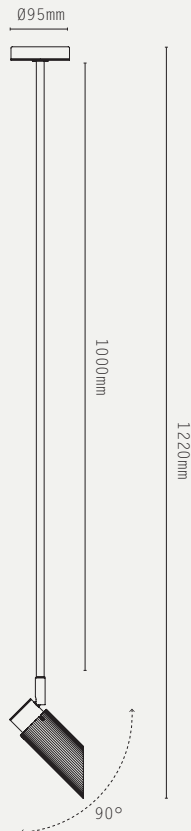

SPOT PRO CEILING LIGHT (DROP ROD)

LIGHT SOURCE:

GU10 LAMP BASE
(12W MAX LED ONLY)

LAMP SUPPLIED:

1 X GU10 / 2700K / 5W / 350
LUMENS / 97 CRI / 36° BEAM

DIMMING:

PHASE (MAINS) DIMMING

VOLTAGE:

240V AC (CLASS I)

CERTIFICATIONS:

CE / UKCA

MATERIALS:

BRASS

WEIGHT:

500 DROP: 0.9 KG (APPROX)
1000 DROP: 1.2 KG (APPROX)

HANGING OPTIONS:

DROP ROD

ADDITIONAL INFO:

350° ROTATION / 90° TILT
DESIGNED BY WILL EARL 2023
MADE IN ENGLAND

SPOT PRO CEILING 500:

SPOT PRO CEILING 1000:

METAL FINISHES:

-  ANTIQUE BRASS
-  BRONZE
-  SATIN BRASS
-  SATIN NICKEL

PRODUCT CODES:

- 500 DROP ROD
- SPP.C50.AB - ANTIQUE BRASS
 - SPP.C50.BZ - BRONZE
 - SPP.C50.SB - SATIN BRASS
 - SPP.C50.SN - SATIN NICKEL
- 1000 DROP ROD
- SPP.C100.AB - ANTIQUE BRASS
 - SPP.C100.BZ - BRONZE
 - SPP.C100.SB - SATIN BRASS
 - SPP.C100.SN - SATIN NICKEL