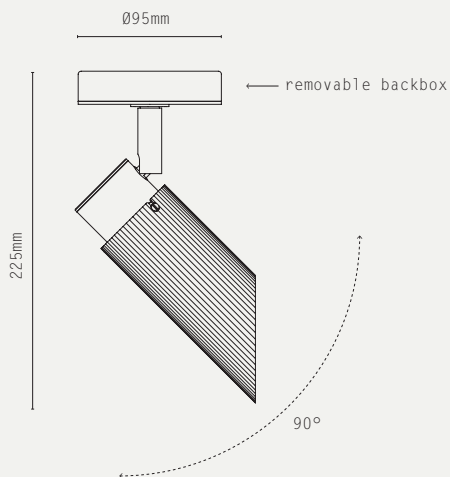

SPOT PRO CEILING LIGHT

LIGHT SOURCE:

GU10 LAMP BASE
(12W MAX, LED ONLY)

LAMP SUPPLIED:

1 X GU10 / 2700K / 5W / 350
LUMENS / 97 CRI / 36° BEAM

DIMMING:

PHASE (MAINS) DIMMING

VOLTAGE:

240V AC (CLASS I)

CERTIFICATIONS:

CE / UKCA

MATERIALS:

BRASS

WEIGHT:

0.6 KG (APPROX)

ADDITIONAL INFO:

350° ROTATION / 90° TILT
DESIGNED BY WILL EARL 2023
MADE IN ENGLAND

METAL FINISHES:

- ANTIQUE BRASS
- BRONZE
- SATIN BRASS
- SATIN NICKEL

PRODUCT CODES:

SPP.C.W.AB - ANTIQUE BRASS
SPP.C.W.BZ - BRONZE
SPP.C.W.SB - SATIN BRASS
SPP.C.W.SN - SATIN NICKEL