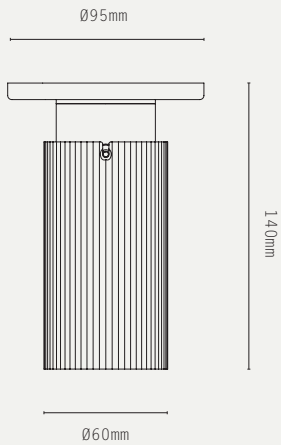

SPOT PRO DOWNLIGHT

LIGHT SOURCE:

GU10 LAMP BASE
(12W MAX, LED ONLY)

LAMP SUPPLIED:

1 X GU10 / 2700K / 5W / 350
LUMENS / 97 CRI

DIMMING:

PHASE (MAINS) DIMMING

VOLTAGE:

240V AC (CLASS I)

CERTIFICATIONS:

CE / UKCA

MATERIALS:

BRASS

WEIGHT:

0.5 KG (APPROX)

ADDITIONAL INFO:

DESIGNED BY WILL EARL 2023

MADE IN ENGLAND

METAL FINISHES:

- ANTIQUE BRASS
- BRONZE
- SATIN BRASS
- SATIN NICKEL

PRODUCT CODES:

- SPP.C.DL.AB - ANTIQUE BRASS
- SPP.C.DL.BZ - BRONZE
- SPP.C.DL.SB - SATIN BRASS
- SPP.C.DL.SN - SATIN NICKEL