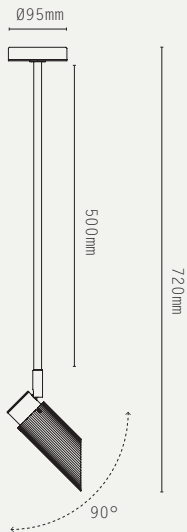

SPOT PRO CEILING LIGHT (DROP ROD)

LIGHT SOURCE:

GU10 LAMP BASE
(12W MAX LED ONLY)

LAMP SUPPLIED:

1 X GU10 / 2700K / 5W / 350
LUMENS / 97 CRI / 36° BEAM

DIMMING:

PHASE (MAINS) DIMMING

VOLTAGE:

240V AC (CLASS I)

CERTIFICATIONS:

CE / UKCA

MATERIALS:

BRASS

WEIGHT:

500 DROP: 0.9 KG (APPROX)
1000 DROP: 1.2 KG (APPROX)

HANGING OPTIONS:

DROP ROD

ADDITIONAL INFO:

350° ROTATION / 90° TILT
DESIGNED BY WILL EARL 2023
MADE IN ENGLAND

SPOT PRO CEILING 500:

SPOT PRO CEILING 1000:

METAL FINISHES:

-  ANTIQUE BRASS
-  BRONZE
-  SATIN BRASS
-  SATIN NICKEL

350° ROTATION / 90° TILT
DESIGNED BY WILL EARL 2023
MADE IN ENGLAND

METAL FINISHES:

-  ANTIQUE BRASS
-  BRONZE
-  SATIN BRASS
-  SATIN NICKEL

PRODUCT CODES:

SPP.C.W.AB - ANTIQUE BRASS
SPP.C.W.BZ - BRONZE
SPP.C.W.SB - SATIN BRASS
SPP.C.W.SN - SATIN NICKEL