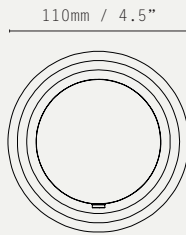

PORTO MINI - PORTABLE TABLE LIGHT

LIGHT SOURCE:

1W LED MODULE / 2700K /
120 LUMENS

DIMMING:

TOUCH DIMMING (HOLD BUTTON)

POWER SOURCE:

LI-ION RECHARGABLE BATTERY
7 HOUR BATTERY LIFE
USB-C CHARGING PORT ON BASE
2M USB-C TO USB-A CABLE
INCLUDED

CERTIFICATIONS:

CE / UKCA
IP43

MATERIALS:

BRASS, GLASS

WEIGHT:

1.1 KG (APPROX)

ADDITIONAL INFO:

DESIGNED BY WILL EARL 2023
MADE IN ENGLAND

METAL FINISHES:

- ANTIQUE BRASS
- BRONZE
- SATIN BRASS
- SATIN NICKEL

GLASS OPTIONS:

- CLEAR REEDED GLASS

PRODUCT CODES:

POR.T.S.AB.CRG - ANTIQUE BRASS / CLEAR REEDED GLASS
POR.T.S.BZ.CRG - BRONZE / CLEAR REEDED GLASS
POR.T.S.SB.CRG - SATIN BRASS / CLEAR REEDED GLASS
POR.T.S.SN.CRG - SATIN NICKEL / CLEAR REEDED GLASS