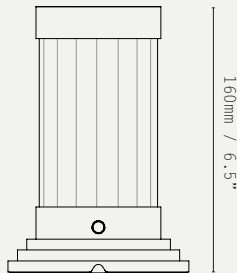

PORTO MINI - PORTABLE TABLE LIGHT

LIGHT SOURCE:

1W LED MODULE / 2700K /
120 LUMENS

DIMMING:

TOUCH DIMMING (HOLD BUTTON)

POWER SOURCE:

LI-ION RECHARGABLE BATTERY
7 HOUR BATTERY LIFE
USB-C CHARGING PORT ON BASE
2M USB-C TO USB-A CABLE
INCLUDED

CERTIFICATIONS:

CE / UKCA
IP43

MATERIALS:

BRASS, GLASS

WEIGHT:

1.1 KG (APPROX)

ADDITIONAL INFO:

DESIGNED BY WILL EARL 2023
MADE IN ENGLAND

METAL FINISHES:

- ANTIQUE BRASS
- BRONZE
- SATIN BRASS
- SATIN NICKEL

GLASS OPTIONS:

- CLEAR REEDED GLASS

PRODUCT CODES:

POR.T.S.AB.CRG - ANTIQUE BRASS / CLEAR REEDED GLASS
POR.T.S.BZ.CRG - BRONZE / CLEAR REEDED GLASS
POR.T.S.SB.CRG - SATIN BRASS / CLEAR REEDED GLASS
POR.T.S.SN.CRG - SATIN NICKEL / CLEAR REEDED GLASS