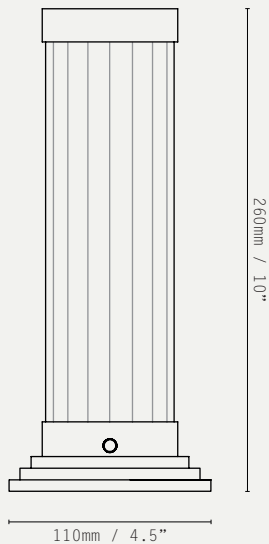

PORTO - PORTABLE TABLE LIGHT

LIGHT SOURCE:

1W LED MODULE / 2700K /
120 LUMENS

DIMMING:

TOUCH DIMMING (HOLD BUTTON)

POWER SOURCE:

LI-ION RECHARGABLE BATTERY
7 HOUR BATTERY LIFE
USB-C CHARGING PORT ON BASE
2M USB-C TO USB-A CABLE
INCLUDED

CERTIFICATIONS:

CE / UKCA
IP43

MATERIALS:

BRASS, GLASS

WEIGHT:

1.4 KG (APPROX)

OPTIONS / ACCESSORIES:

- DESK FIXING (HARD WIRED)
- 10 PORT USB CHARGER

ADDITIONAL INFO:

DESIGNED BY WILL EARL 2022
MADE IN ENGLAND

METAL FINISHES:

- ANTIQUE BRASS
- BRONZE
- SATIN BRASS
- SATIN NICKEL

PRODUCT CODES:

POR.T.AB.CRG - ANTIQUE BRASS / CLEAR REEDED GLASS
POR.T.BZ.CRG - BRONZE / CLEAR REEDED GLASS
POR.T.SB.CRG - SATIN BRASS / CLEAR REEDED GLASS
POR.T.SN.CRG - SATIN NICKEL / CLEAR REEDED GLASS